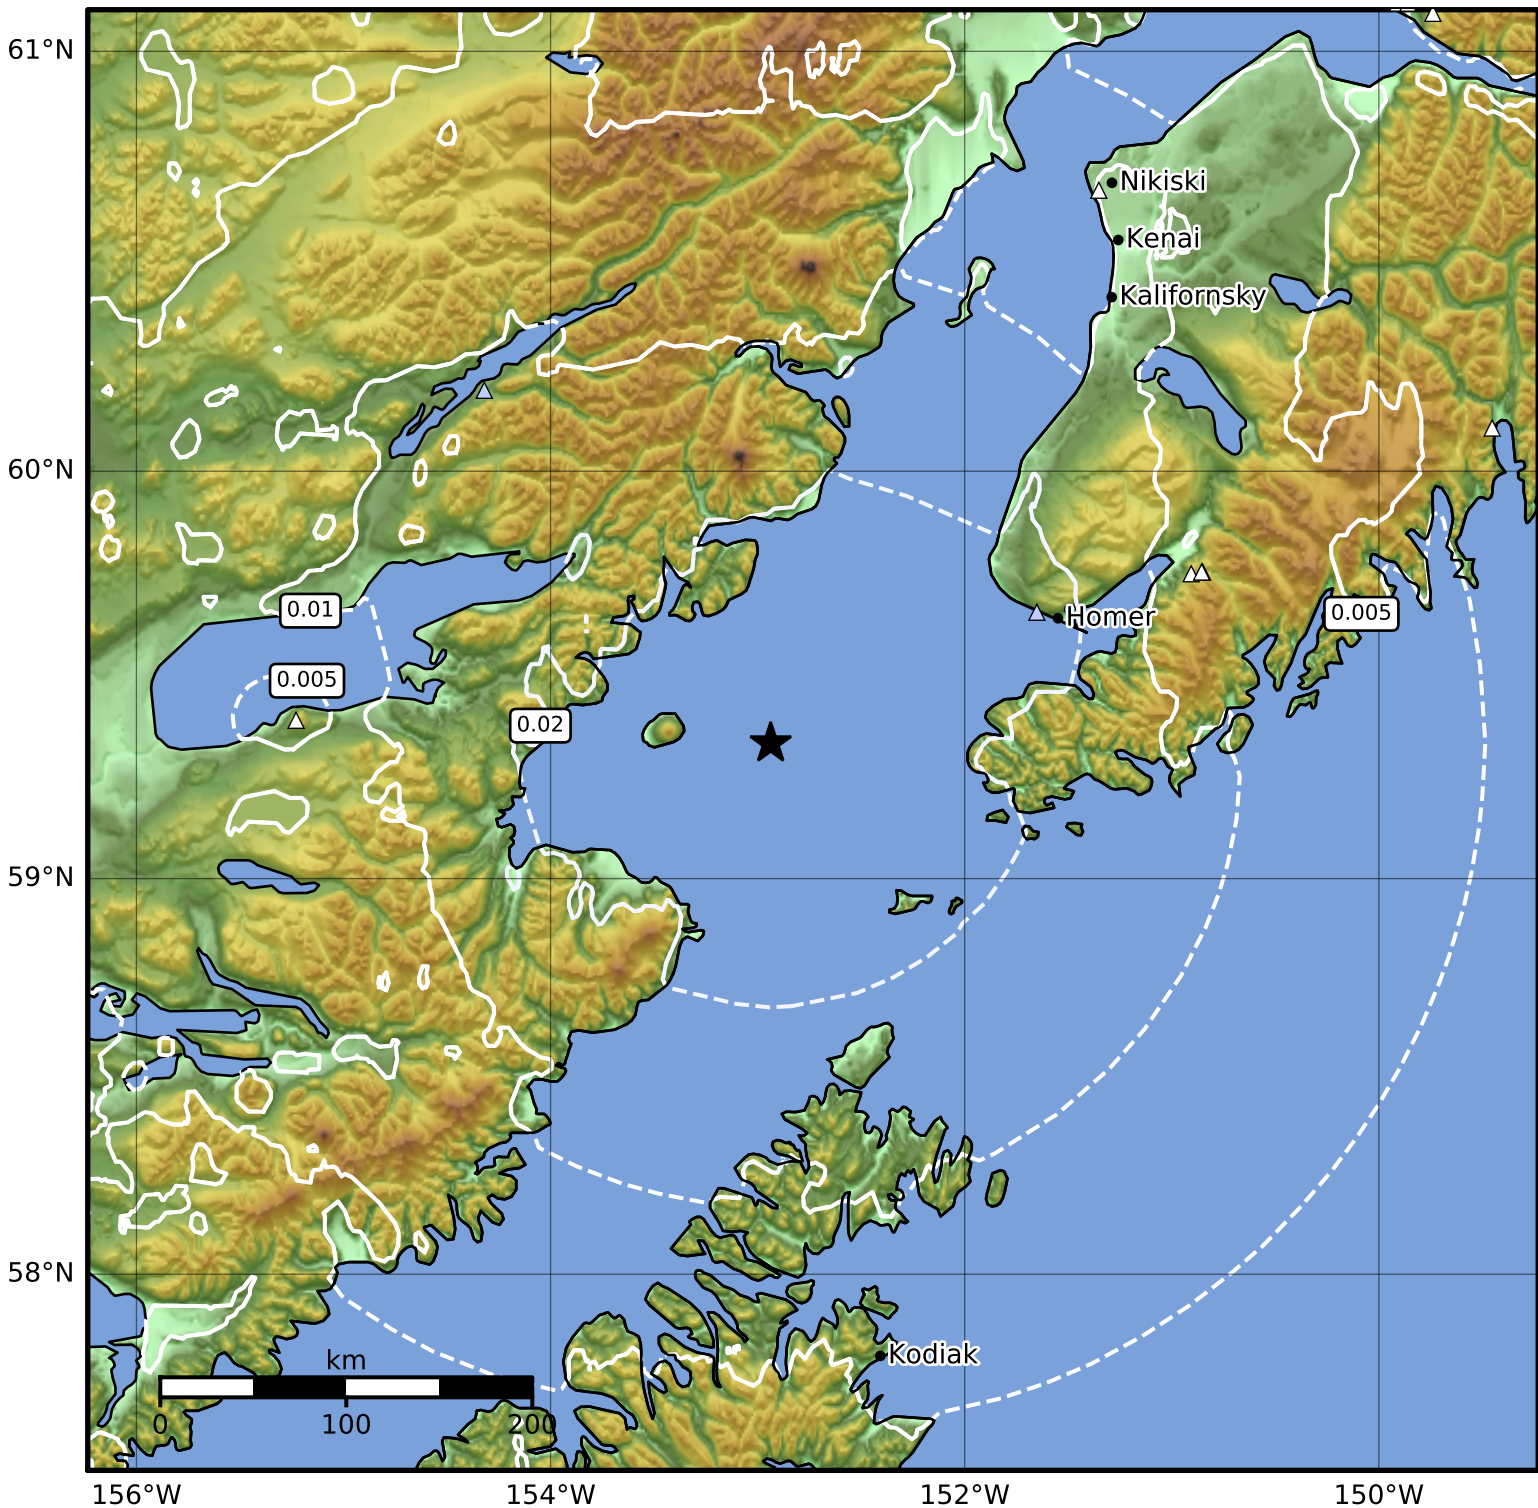

1.0 Second Peak Spectral Acceleration Map Alaska Earthquake Center
 ShakeMap: 57 km (35 miles) W of Nanwalek
 Oct 22, 2023 20:13:59 UTC M3.8 N59.34 W152.94 Depth: 81.1km ID:ak023dk7iyjo

SA(1.0) (%g)	0.1	0.2	0.5	1	2	5	10	20	50	100	200
---------------------	------------	------------	------------	----------	----------	----------	-----------	-----------	-----------	------------	------------

Scale based on Worden et al. (2012)

Version 2: Processed 2023-10-22T20:32:54Z

△ Seismic Instrument ○ Reported Intensity

★ Epicenter