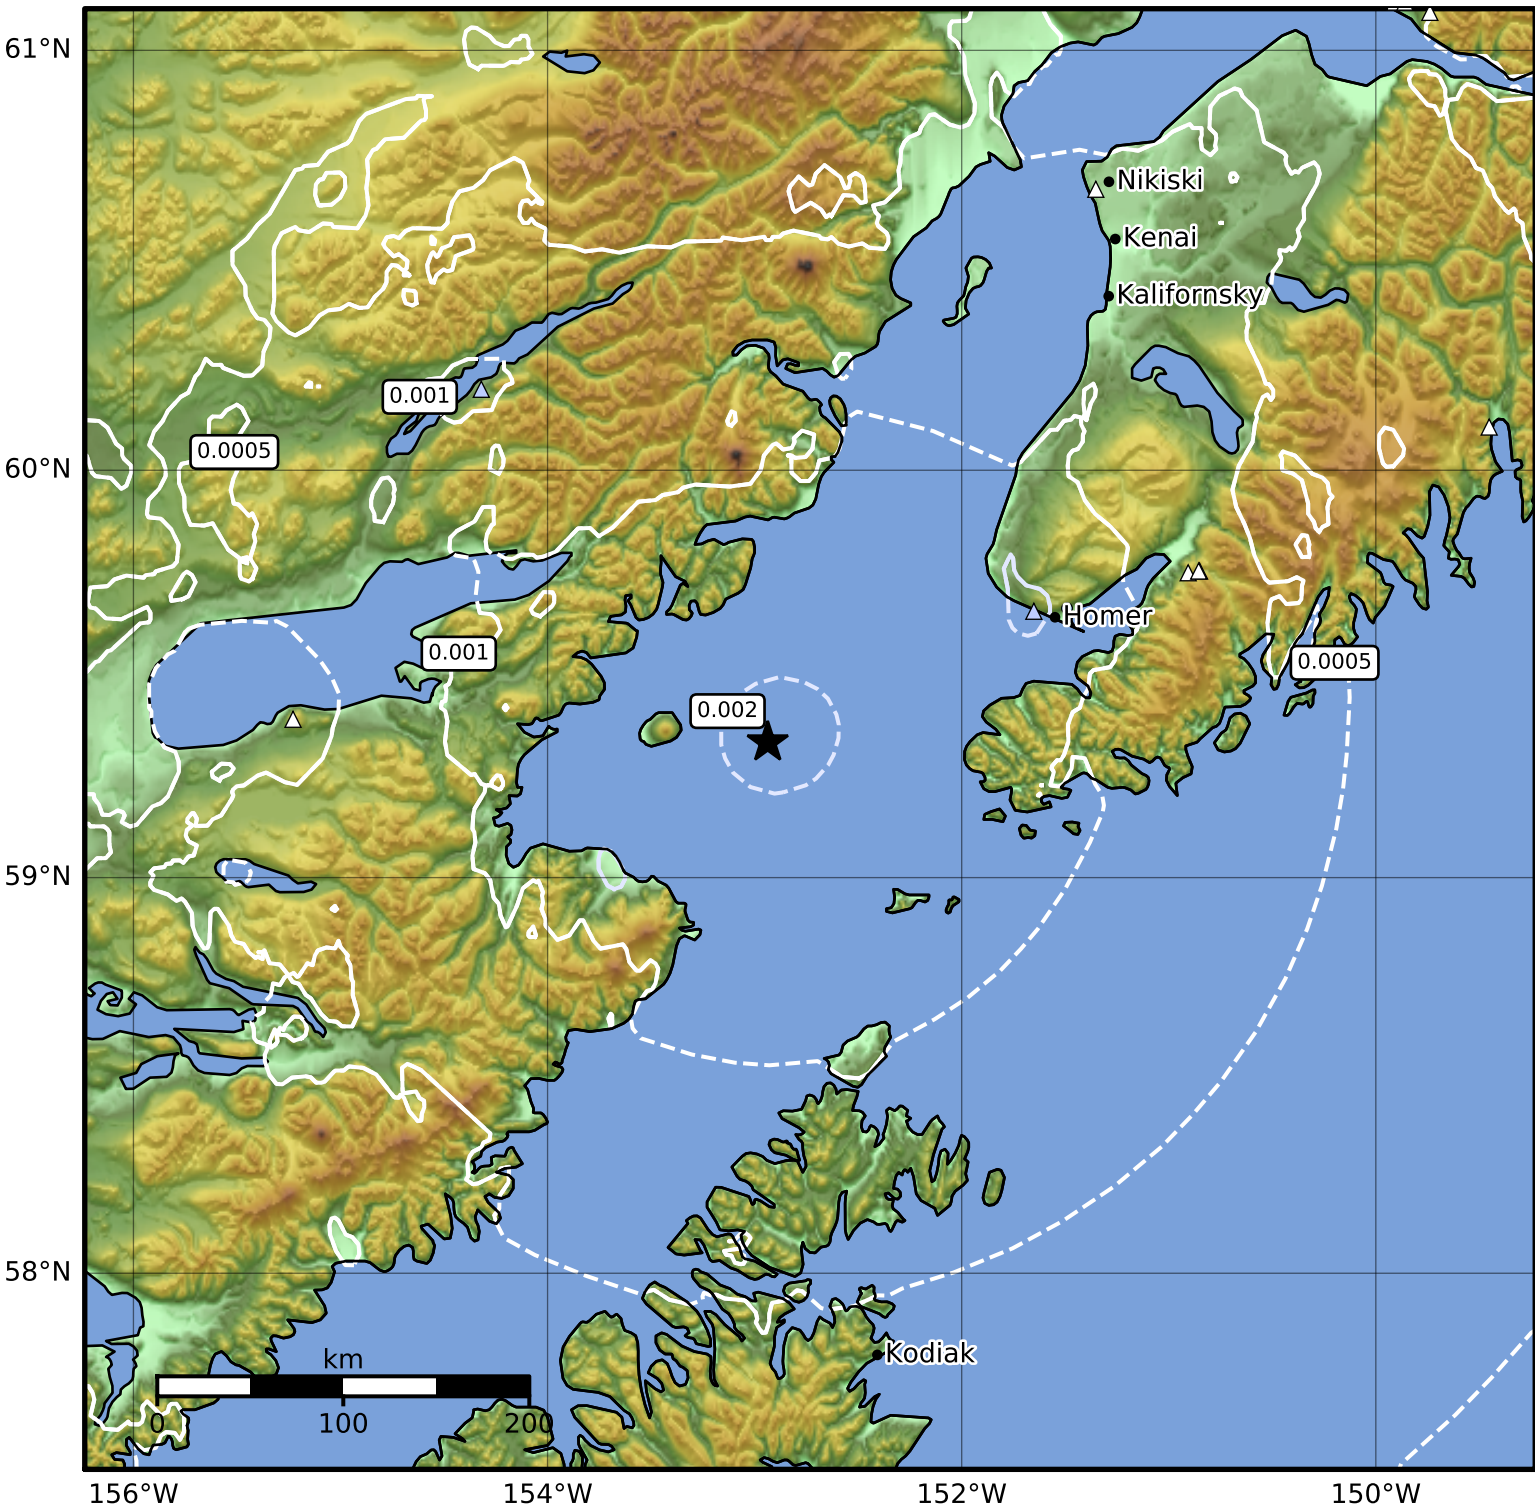

3.0 Second Peak Spectral Acceleration Map Alaska Earthquake Center
 ShakeMap: 57 km (35 miles) W of Nanwalek
 Oct 22, 2023 20:13:59 UTC M3.8 N59.34 W152.94 Depth: 81.1km ID:ak023dk7iyjo

Scale based on Worden et al. (2012)

Version 2: Processed 2023-10-22T20:32:54Z

△ Seismic Instrument ○ Reported Intensity

★ Epicenter