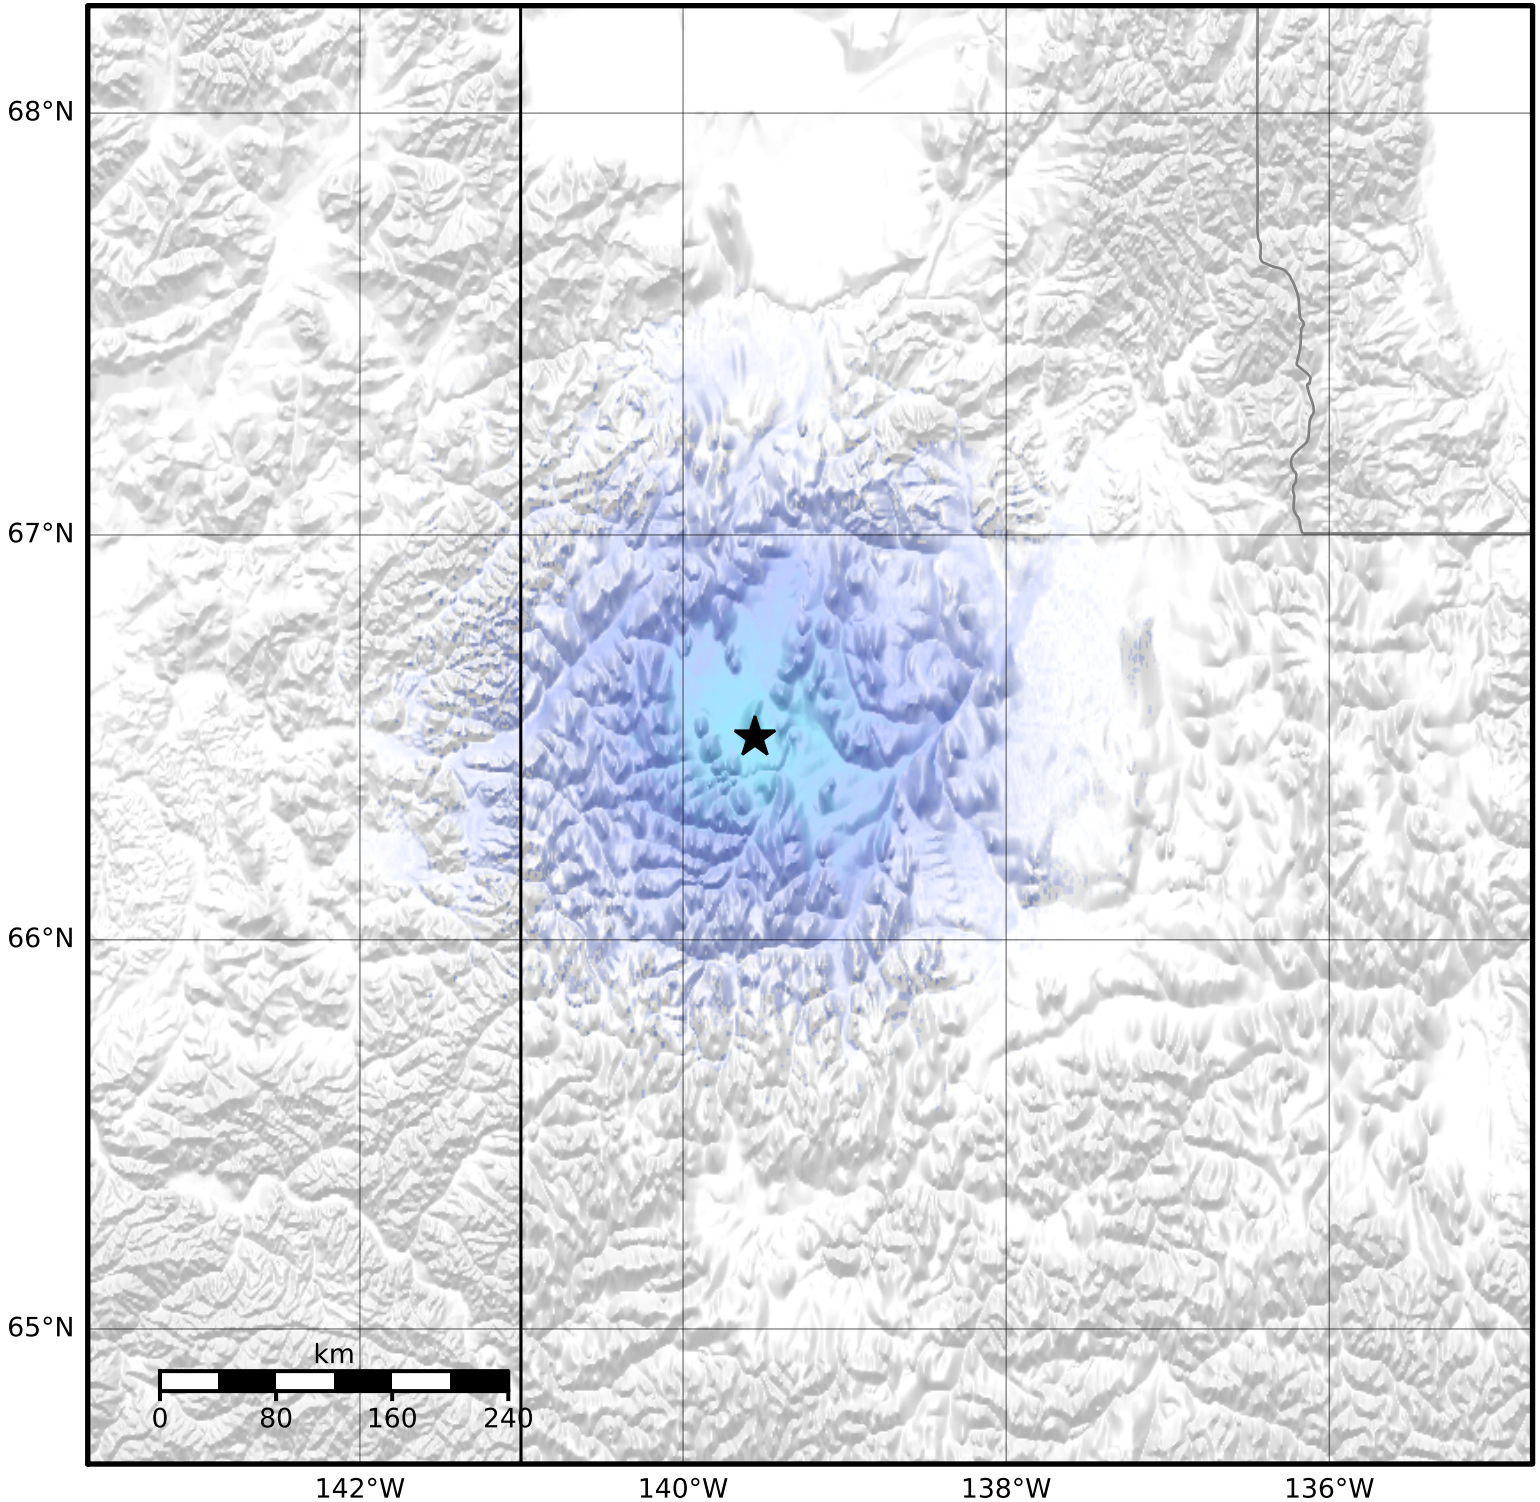

Macroseismic Intensity Map Alaska Earthquake Center
 ShakeMap: 107 km (66 miles) S of Old Crow
 Oct 23, 2023 01:48:55 UTC M3.8 N66.51 W139.56 Depth: 24.4km ID:ak023dljynzr

SHAKING	Not felt	Weak	Light	Moderate	Strong	Very strong	Severe	Violent	Extreme
DAMAGE	None	None	None	Very light	Light	Moderate	Moderate/heavy	Heavy	Very heavy
PGA(%g)	<0.0464	0.297	2.76	6.2	11.5	21.5	40.1	74.7	>139
PGV(cm/s)	<0.0215	0.135	1.41	4.65	9.64	20	41.4	85.8	>178
INTENSITY	I	II-III	IV	V	VI	VII	VIII	IX	X+

Scale based on Worden et al. (2012)

Version 1: Processed 2023-10-23T06:15:24Z

△ Seismic Instrument ○ Reported Intensity

★ Epicenter