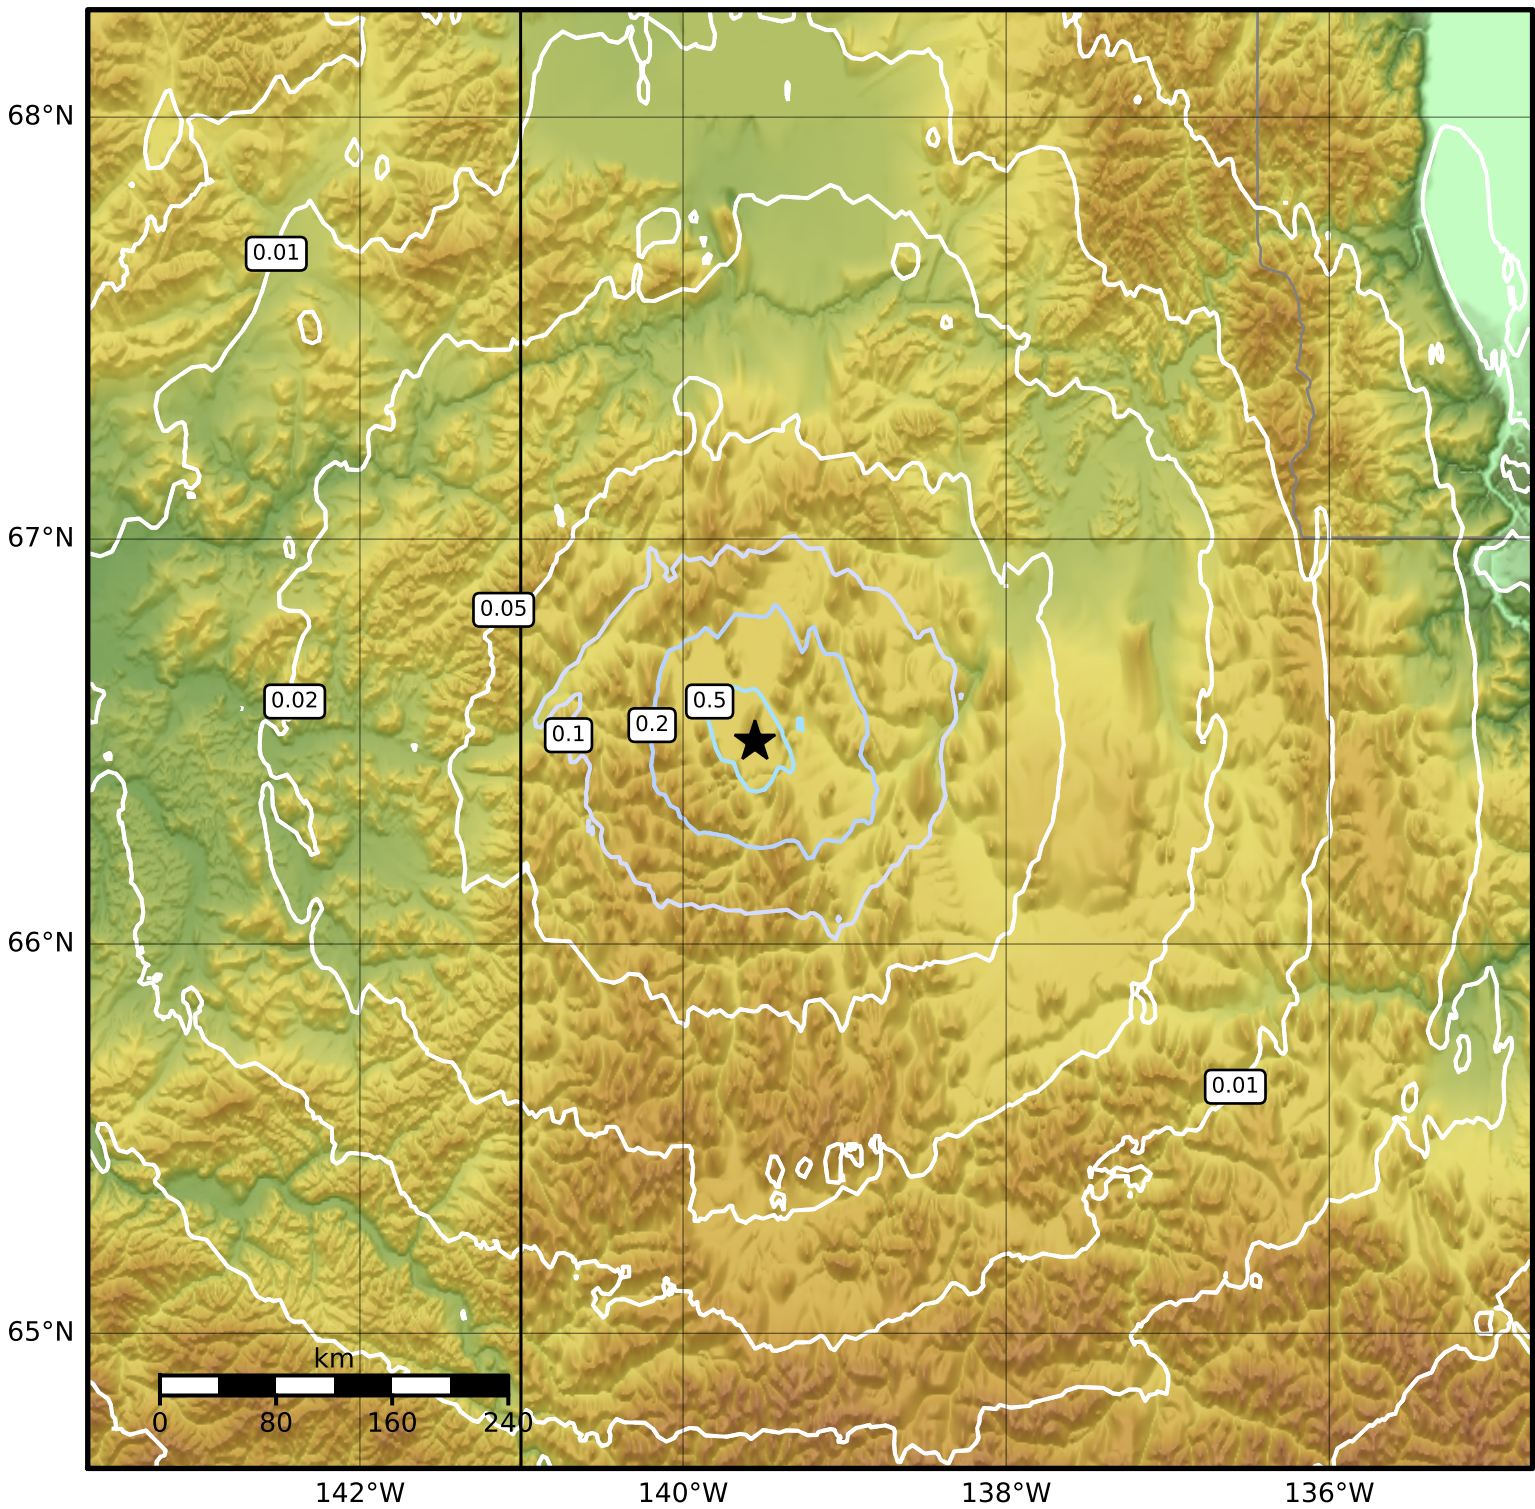

Peak Ground Acceleration Map Alaska Earthquake Center
ShakeMap: 107 km (66 miles) S of Old Crow
Oct 23, 2023 01:48:55 UTC M3.8 N66.51 W139.56 Depth: 24.4km ID:ak023dljynzr

PGA (%g)	0.1	0.2	0.5	1	2	5	10	20	50	100	200
Color	Light Blue	Blue	Light Green	Green	Yellow-Green	Yellow	Orange	Red-Orange	Red	Dark Red	Black

Scale based on Worden et al. (2012)

Version 1: Processed 2023-10-23T06:15:24Z

△ Seismic Instrument ○ Reported Intensity

★ Epicenter