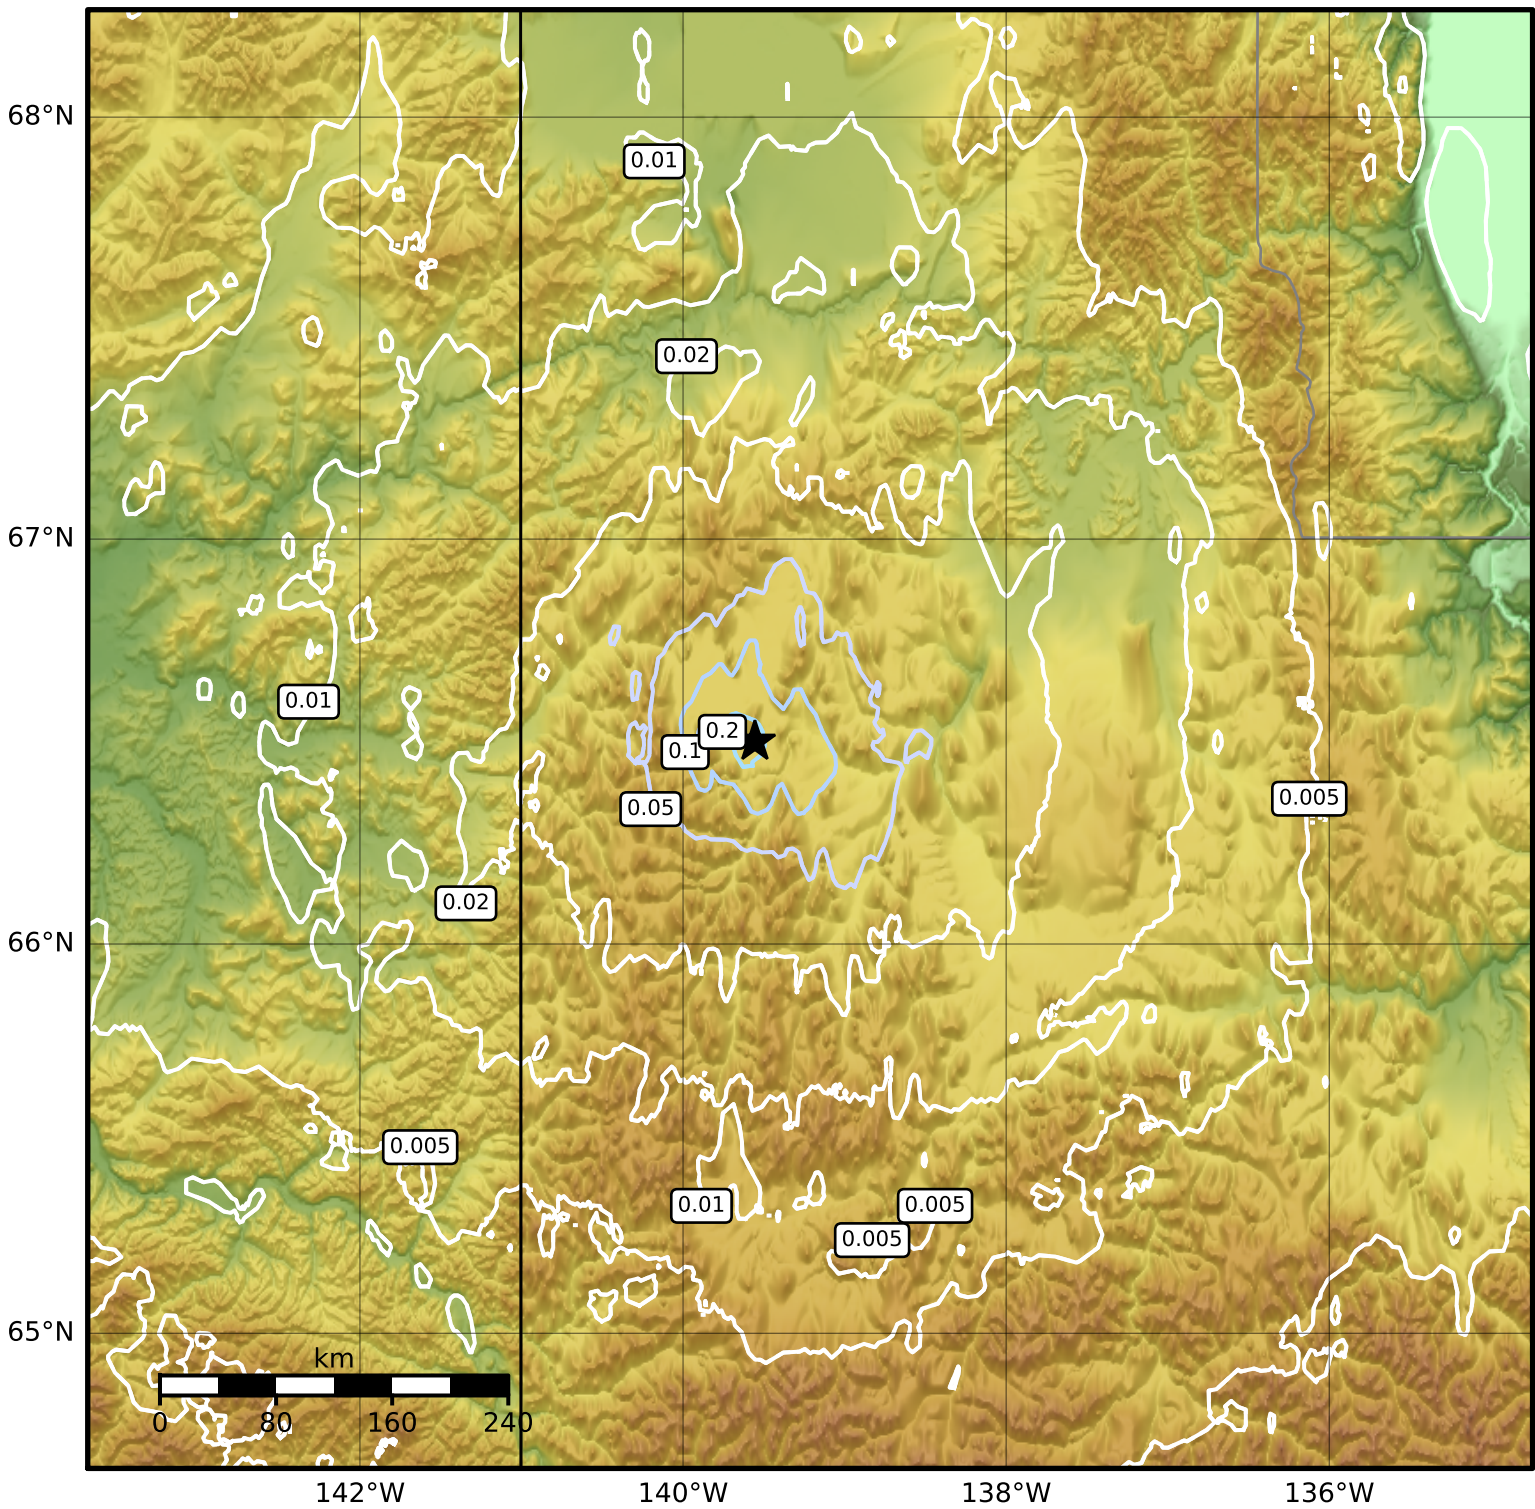

Peak Ground Velocity Map Alaska Earthquake Center
ShakeMap: 107 km (66 miles) S of Old Crow
Oct 23, 2023 01:48:55 UTC M3.8 N66.51 W139.56 Depth: 24.4km ID:ak023dljynzr

Scale based on Worden et al. (2012)

△ Seismic Instrument ○ Reported Intensity

★ Epicenter

Version 1: Processed 2023-10-23T06:15:24Z