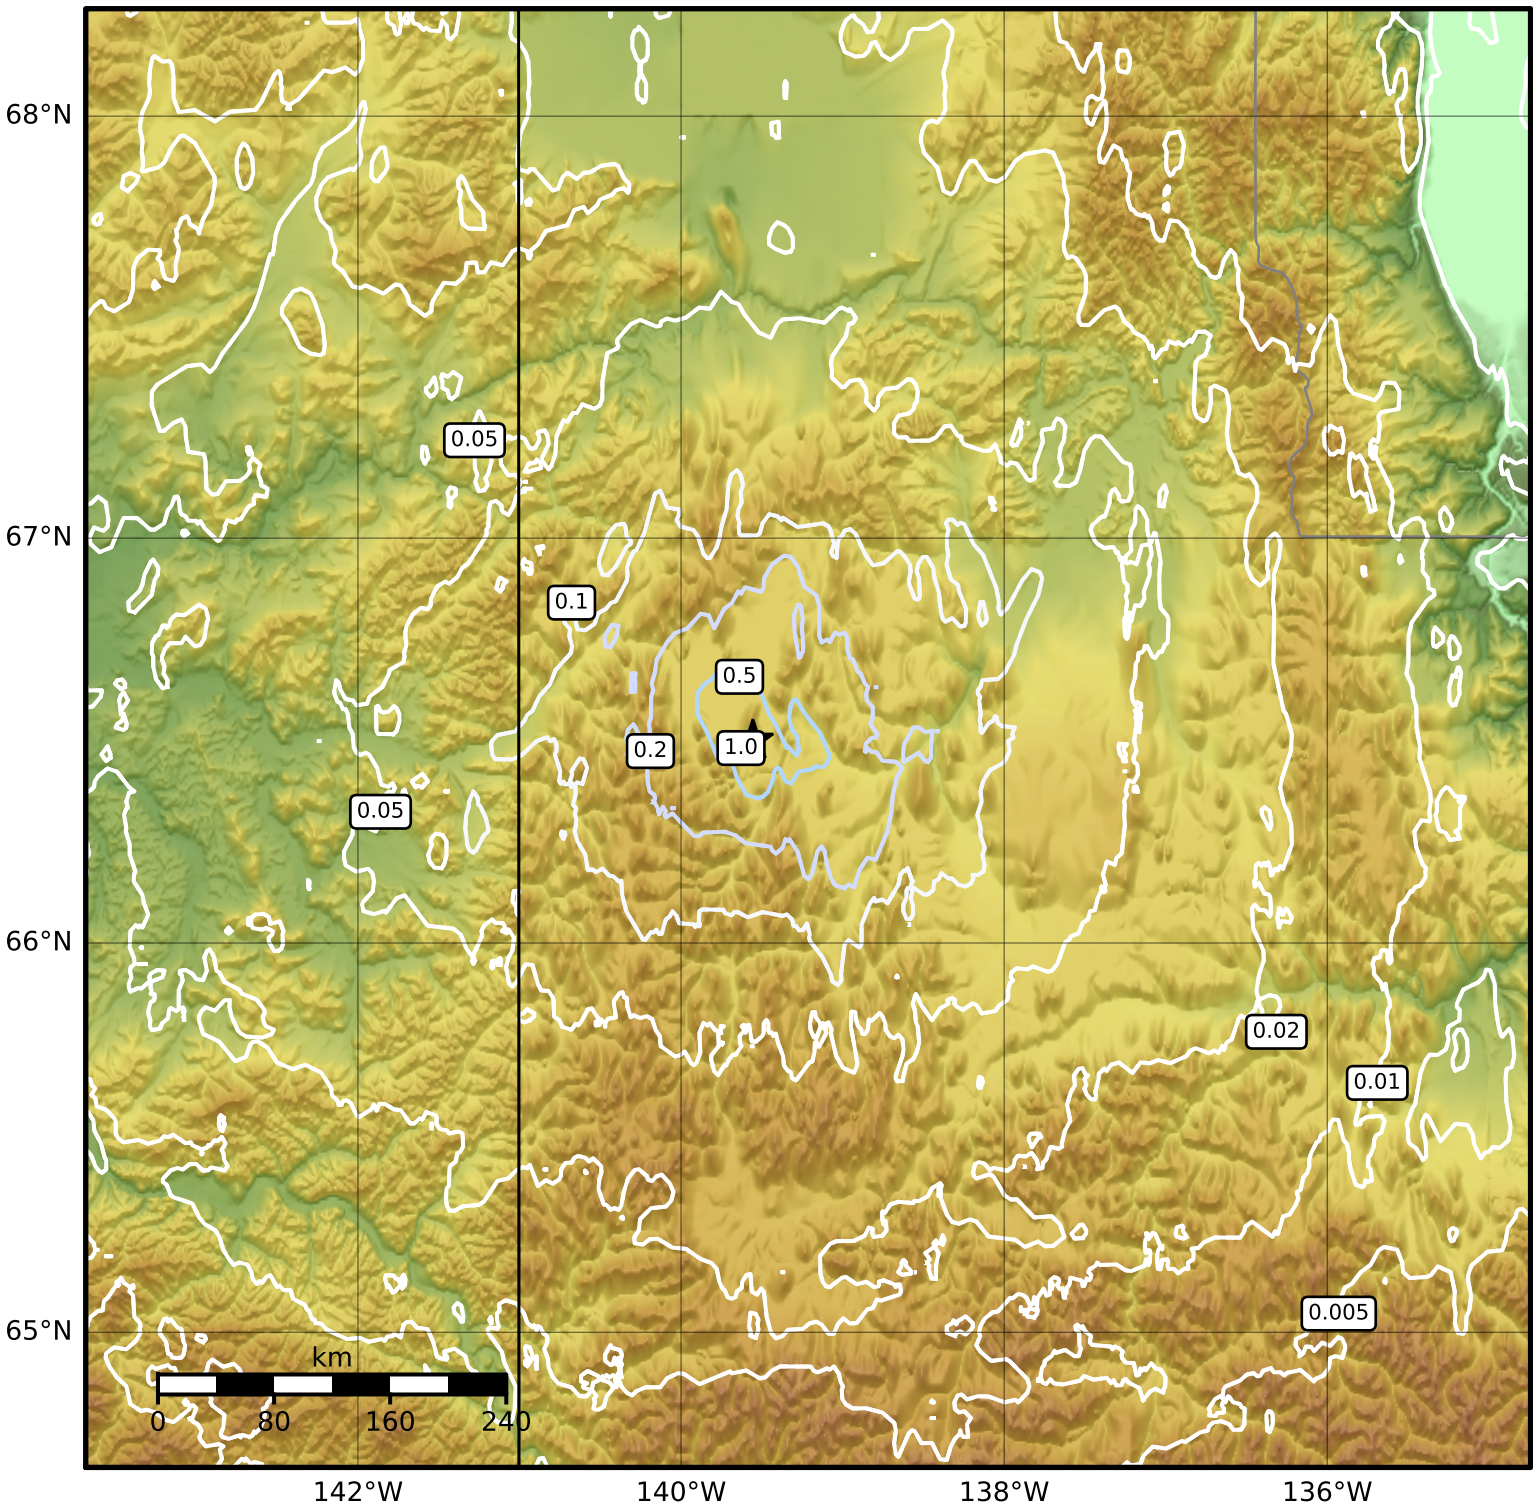

0.3 Second Peak Spectral Acceleration Map Alaska Earthquake Center  
 ShakeMap: 107 km (66 miles) S of Old Crow  
 Oct 23, 2023 01:48:55 UTC M3.8 N66.51 W139.56 Depth: 24.4km ID:ak023dljynzr

<b>SA(0.3) (%g)</b>	<b>0.1</b>	<b>0.2</b>	<b>0.5</b>	<b>1</b>	<b>2</b>	<b>5</b>	<b>10</b>	<b>20</b>	<b>50</b>	<b>100</b>	<b>200</b>
---------------------	------------	------------	------------	----------	----------	----------	-----------	-----------	-----------	------------	------------

Scale based on Worden et al. (2012)

Version 1: Processed 2023-10-23T06:15:24Z

△ Seismic Instrument    ○ Reported Intensity

★ Epicenter