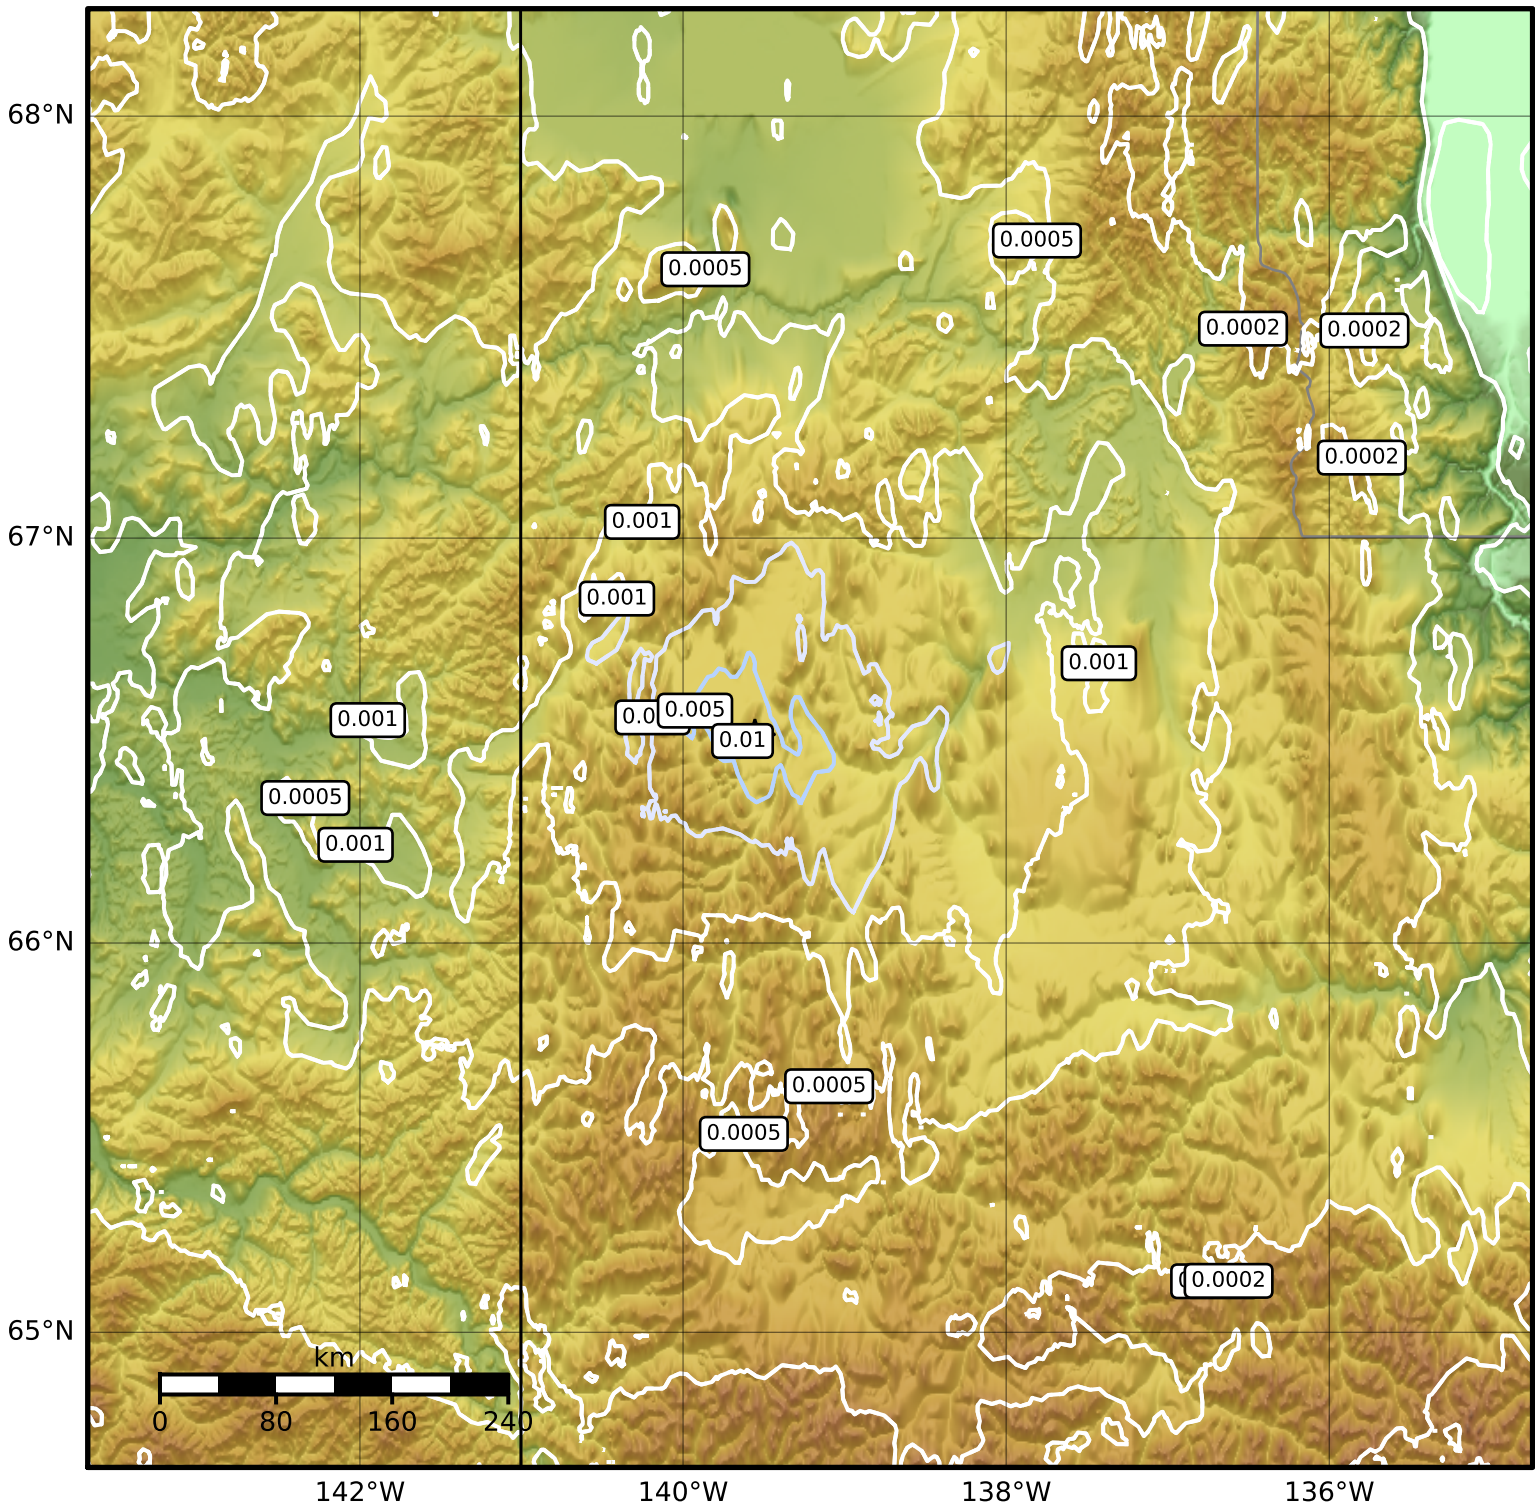

3.0 Second Peak Spectral Acceleration Map Alaska Earthquake Center
ShakeMap: 107 km (66 miles) S of Old Crow
Oct 23, 2023 01:48:55 UTC M3.8 N66.51 W139.56 Depth: 24.4km ID:ak023dljynzr

Scale based on Worden et al. (2012)

△ Seismic Instrument ○ Reported Intensity

★ Epicenter

Version 1: Processed 2023-10-23T06:15:24Z