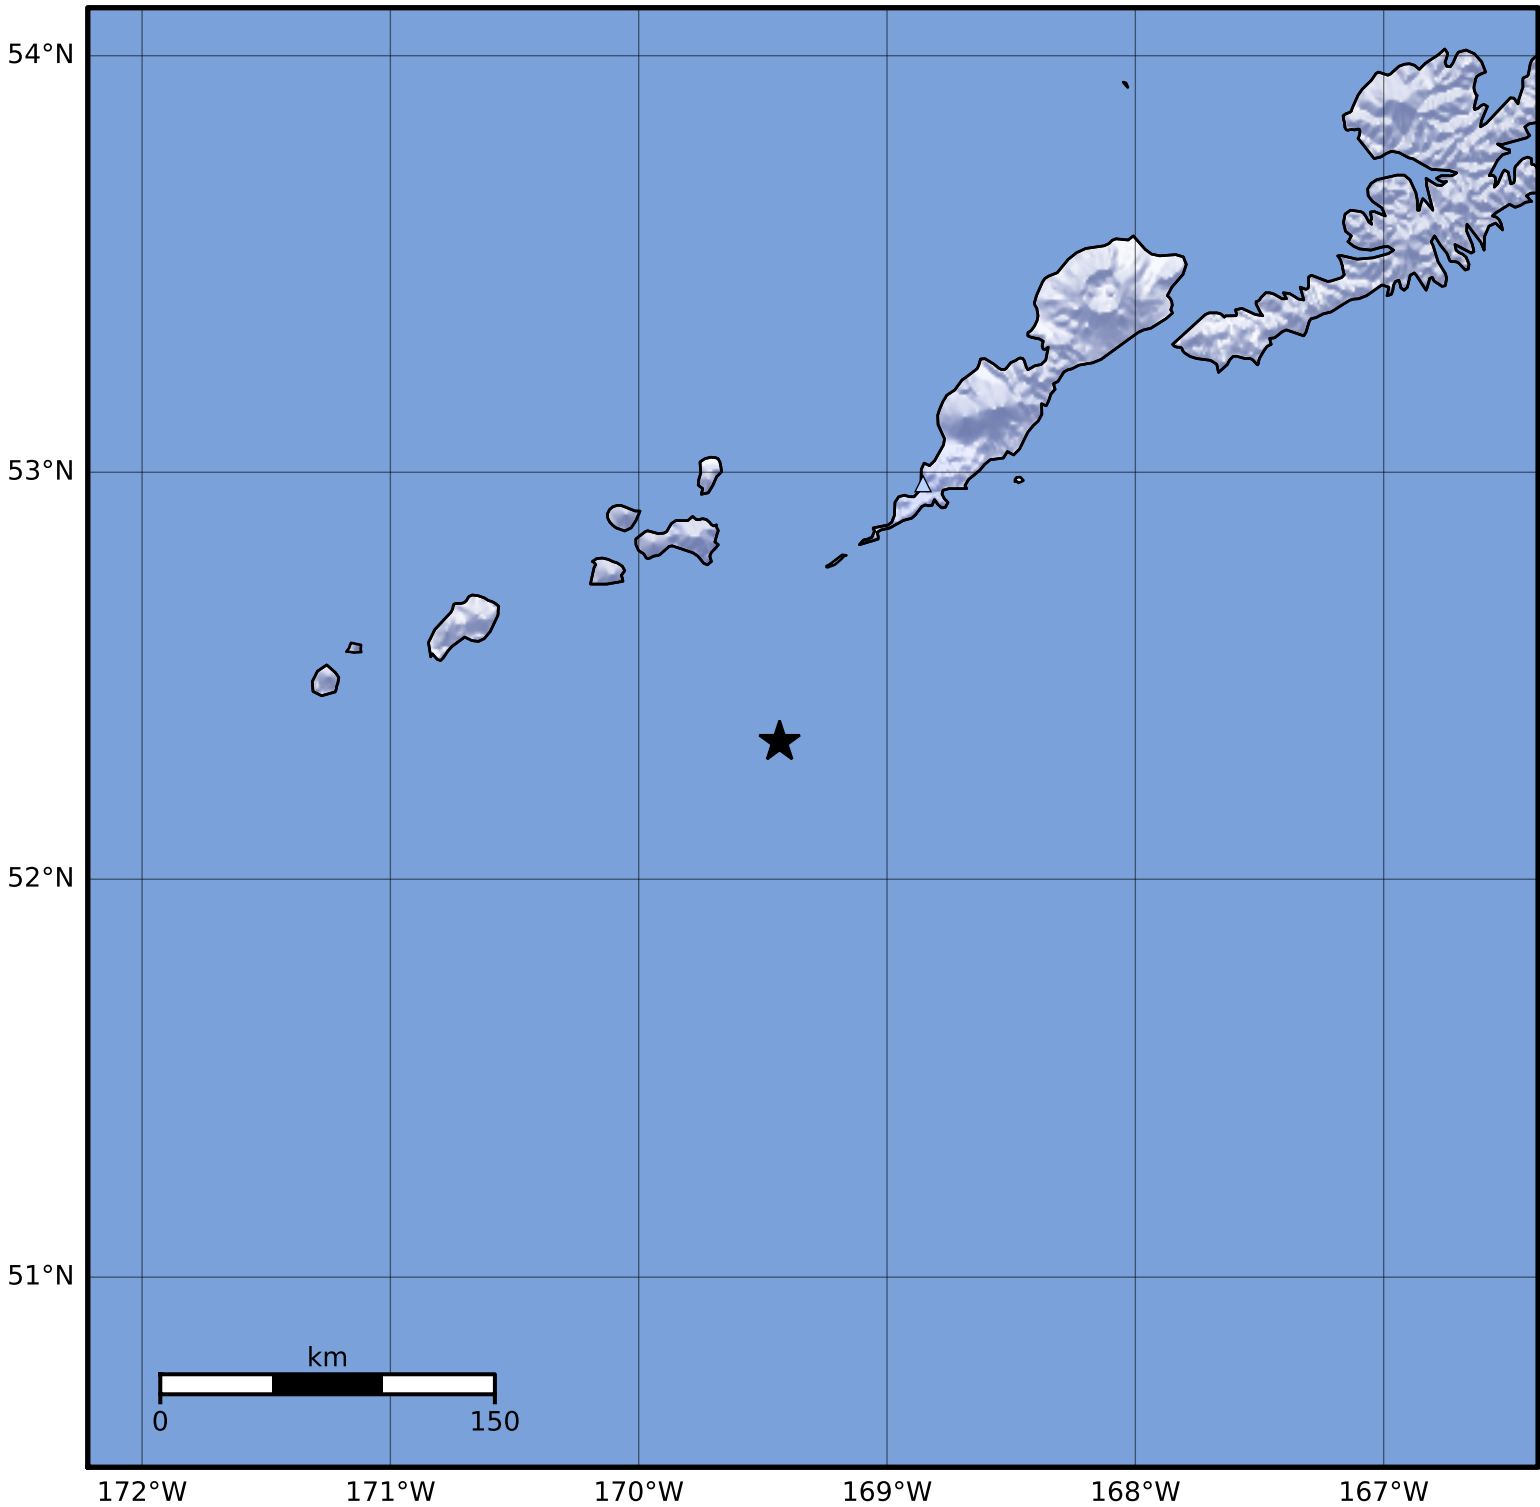

Macroseismic Intensity Map Alaska Earthquake Center
 ShakeMap: 76 km (47 miles) SSW of Nikolski
 Oct 25, 2023 13:35:45 UTC M3.8 N52.34 W169.43 Depth: 9.5km ID:ak023dp23njo

SHAKING	Not felt	Weak	Light	Moderate	Strong	Very strong	Severe	Violent	Extreme
DAMAGE	None	None	None	Very light	Light	Moderate	Moderate/heavy	Heavy	Very heavy
PGA(%g)	<0.0464	0.297	2.76	6.2	11.5	21.5	40.1	74.7	>139
PGV(cm/s)	<0.0215	0.135	1.41	4.65	9.64	20	41.4	85.8	>178
INTENSITY	I	II-III	IV	V	VI	VII	VIII	IX	X+

Scale based on Worden et al. (2012)

Version 2: Processed 2023-10-25T23:04:29Z

△ Seismic Instrument ○ Reported Intensity

★ Epicenter