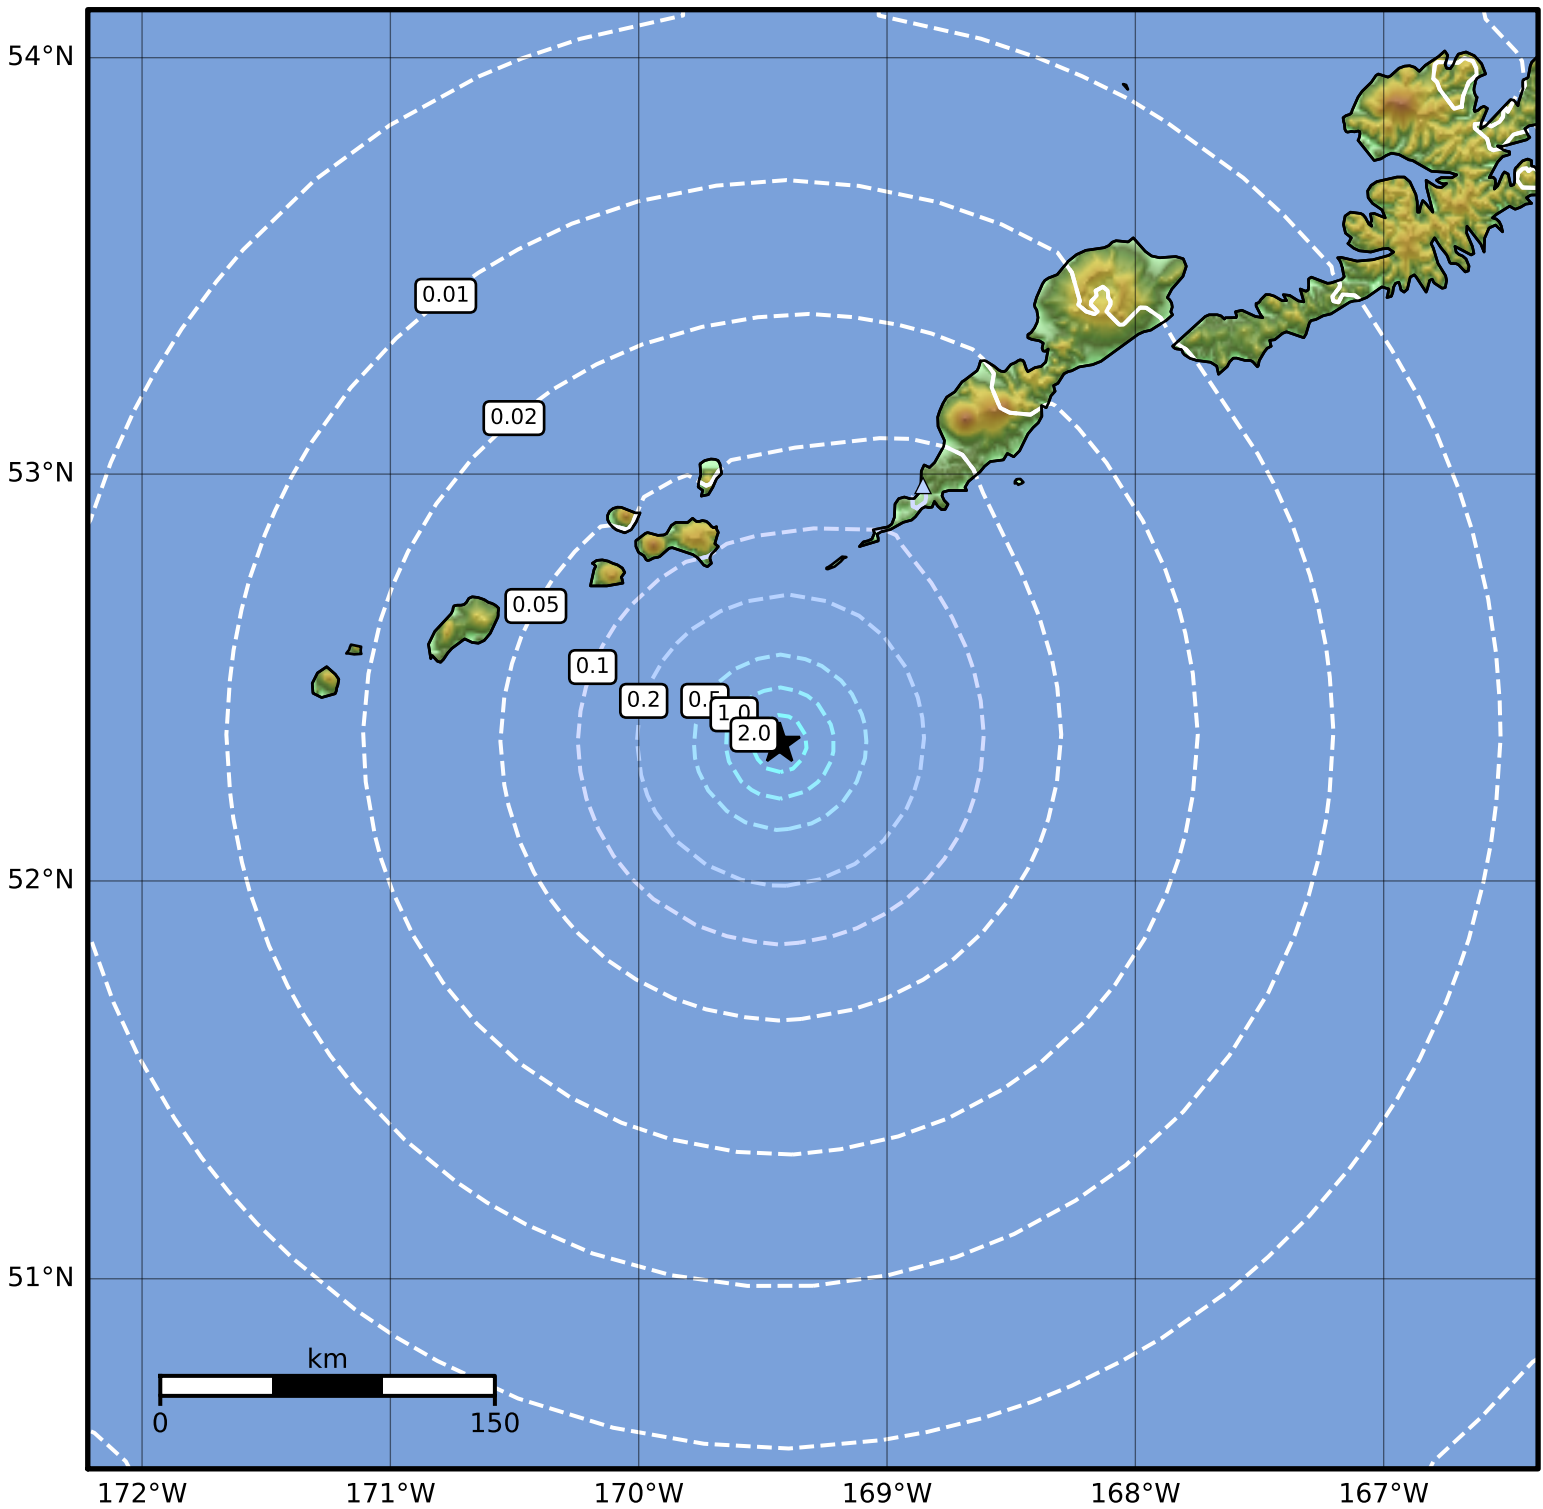

Peak Ground Acceleration Map Alaska Earthquake Center
 ShakeMap: 76 km (47 miles) SSW of Nikolski
 Oct 25, 2023 13:35:45 UTC M3.8 N52.34 W169.43 Depth: 9.5km ID:ak023dp23njo

PGA (%g)	0.1	0.2	0.5	1	2	5	10	20	50	100	200
----------	-----	-----	-----	---	---	---	----	----	----	-----	-----

Scale based on Worden et al. (2012)

Version 2: Processed 2023-10-25T23:04:29Z

△ Seismic Instrument ○ Reported Intensity

★ Epicenter