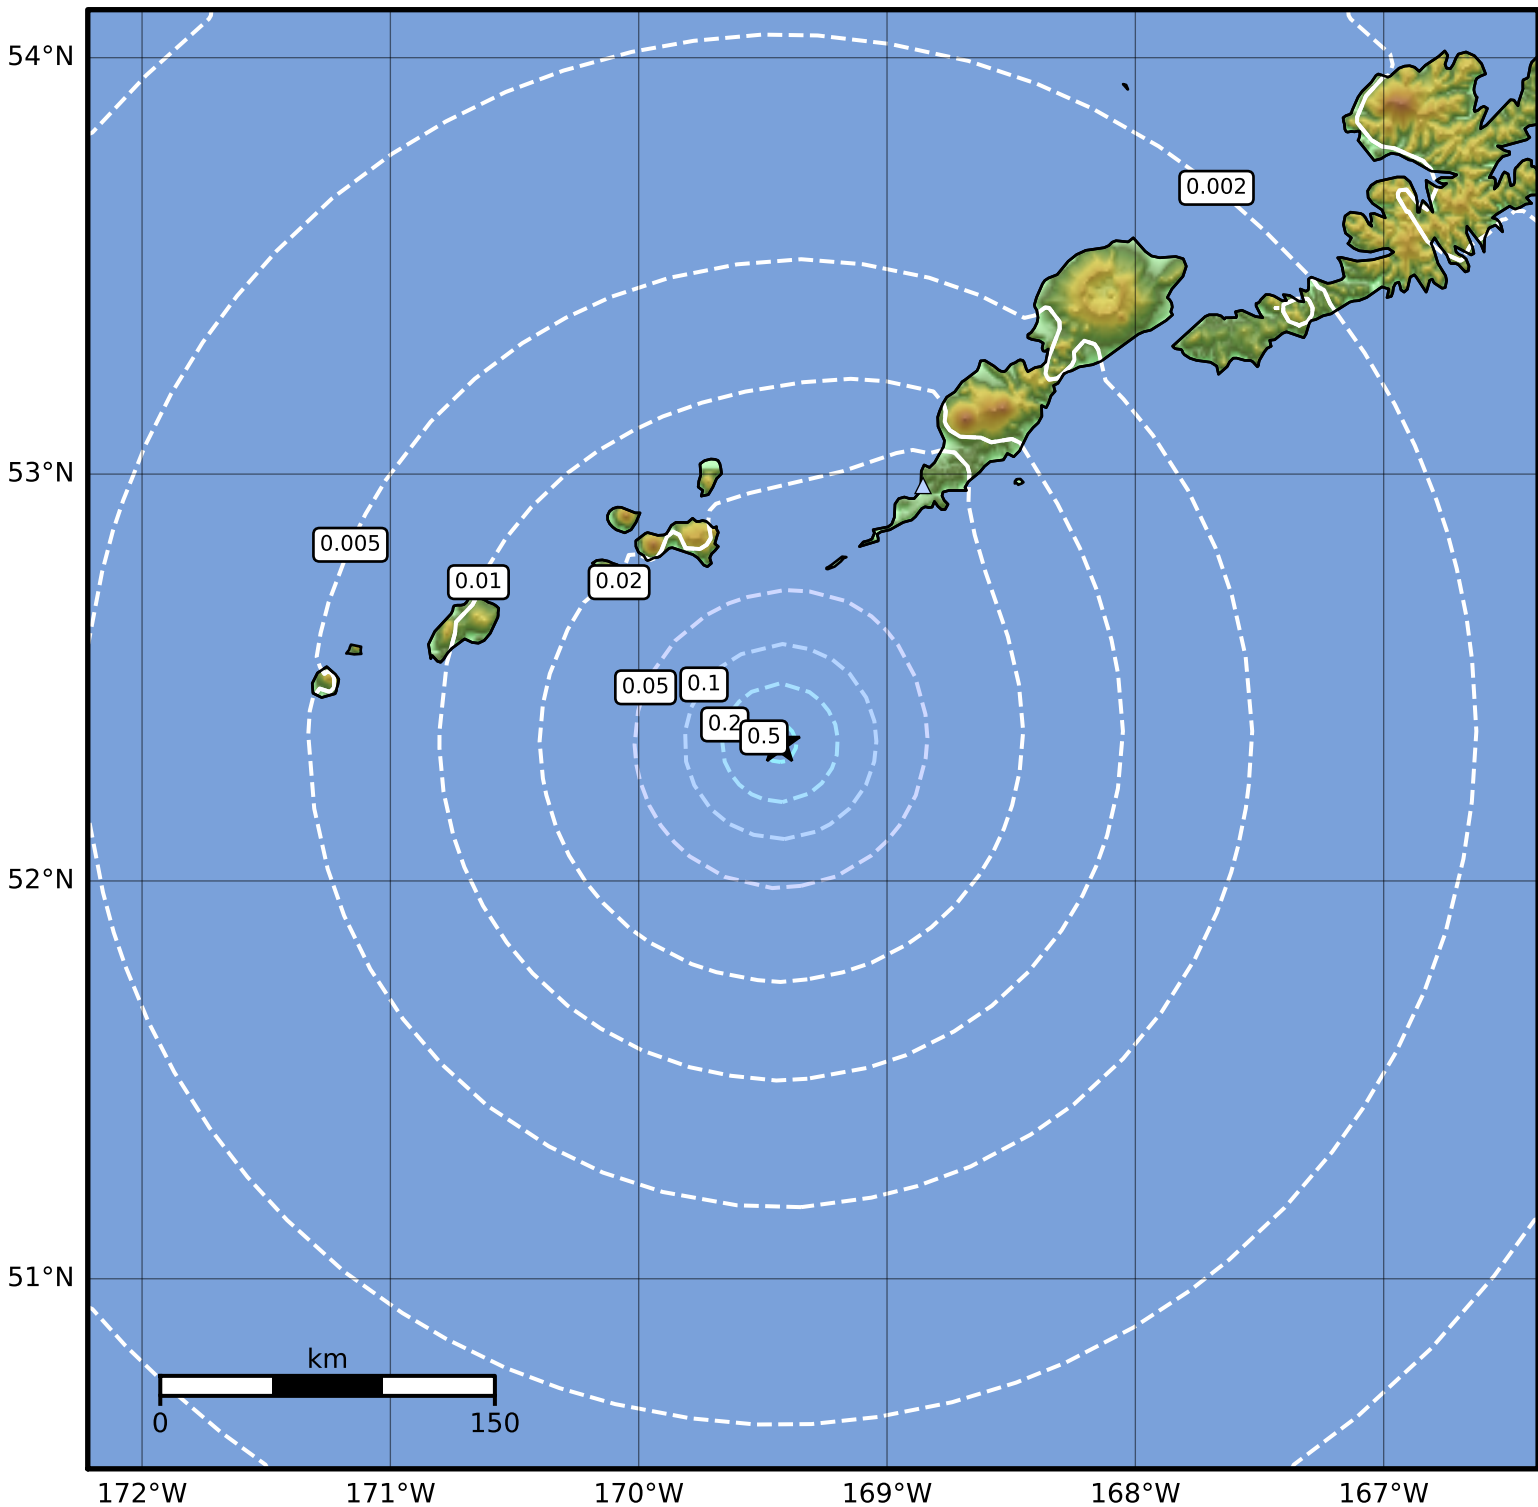

Peak Ground Velocity Map Alaska Earthquake Center
 ShakeMap: 76 km (47 miles) SSW of Nikolski
 Oct 25, 2023 13:35:45 UTC M3.8 N52.34 W169.43 Depth: 9.5km ID:ak023dp23njo

PGV (cm/s)	0.1	0.2	0.5	1	2	5	10	20	50	100	200
------------	-----	-----	-----	---	---	---	----	----	----	-----	-----

Scale based on Worden et al. (2012)

Version 2: Processed 2023-10-25T23:04:29Z

△ Seismic Instrument ○ Reported Intensity

★ Epicenter