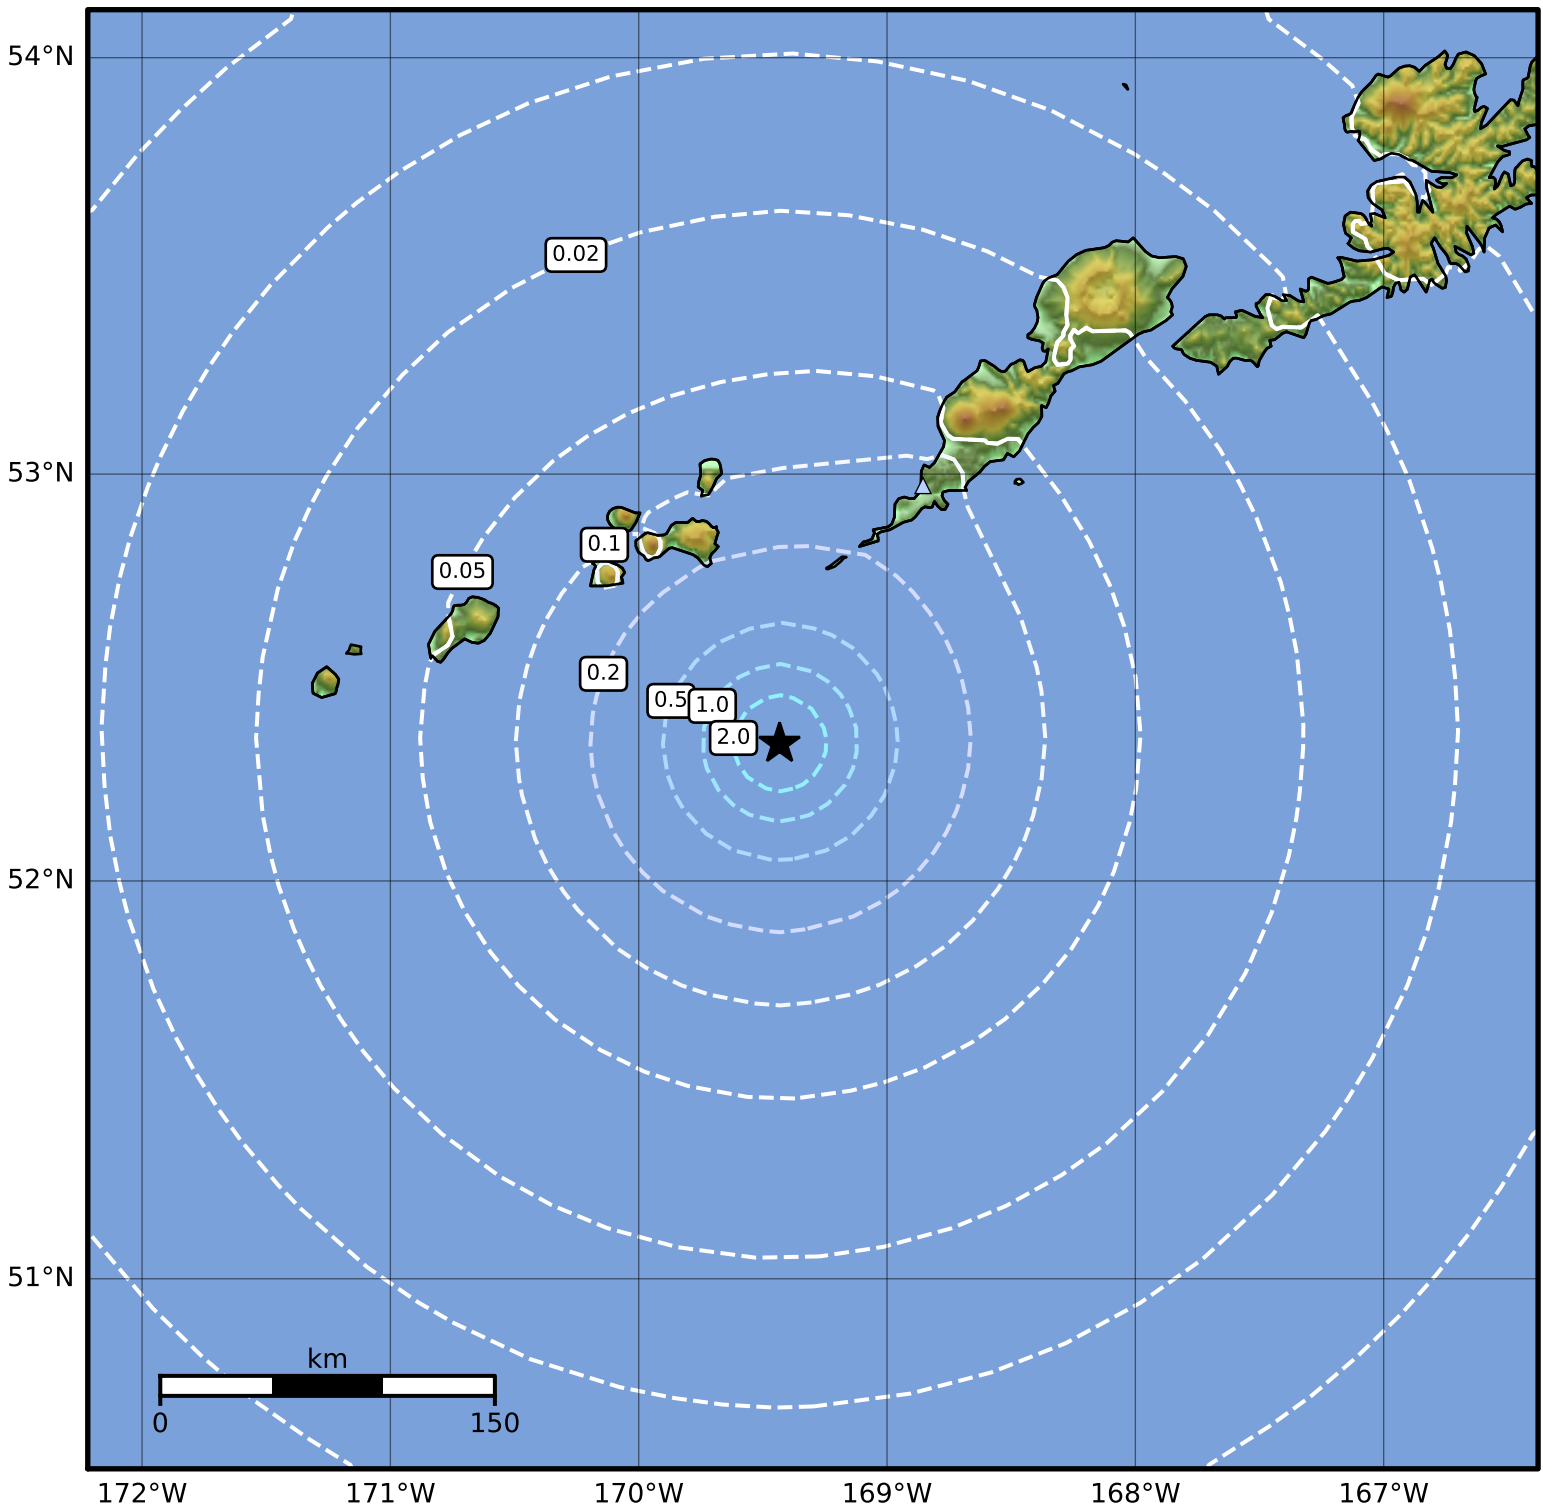

0.3 Second Peak Spectral Acceleration Map Alaska Earthquake Center
 ShakeMap: 76 km (47 miles) SSW of Nikolski
 Oct 25, 2023 13:35:45 UTC M3.8 N52.34 W169.43 Depth: 9.5km ID:ak023dp23njo

SA(0.3) (%g)	0.1	0.2	0.5	1	2	5	10	20	50	100	200
---------------------	------------	------------	------------	----------	----------	----------	-----------	-----------	-----------	------------	------------

Scale based on Worden et al. (2012)

Version 2: Processed 2023-10-25T23:04:29Z

△ Seismic Instrument ○ Reported Intensity

★ Epicenter