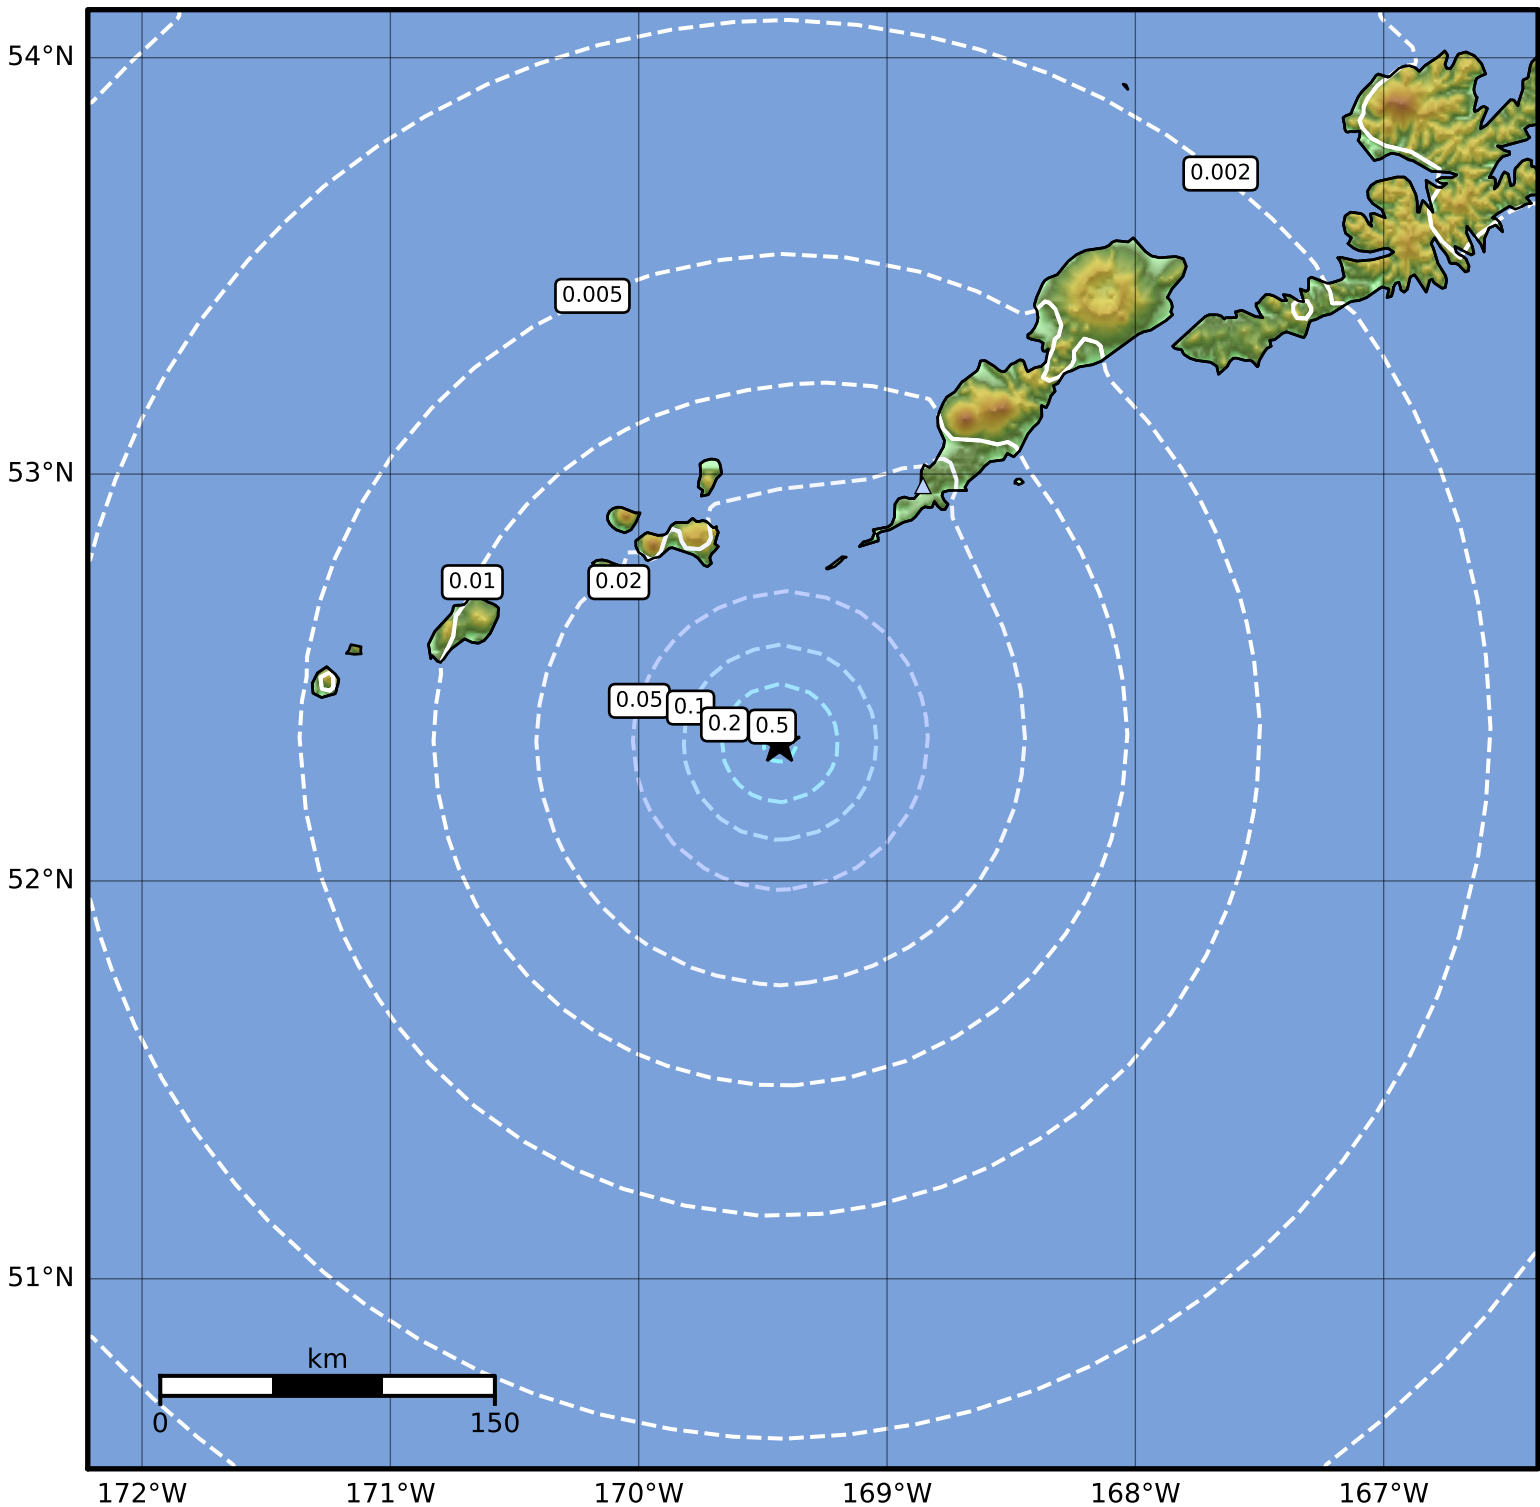

1.0 Second Peak Spectral Acceleration Map Alaska Earthquake Center
 ShakeMap: 76 km (47 miles) SSW of Nikolski
 Oct 25, 2023 13:35:45 UTC M3.8 N52.34 W169.43 Depth: 9.5km ID:ak023dp23njo

SA(1.0) (%g)	0.1	0.2	0.5	1	2	5	10	20	50	100	200
--------------	-----	-----	-----	---	---	---	----	----	----	-----	-----

Scale based on Worden et al. (2012)

Version 2: Processed 2023-10-25T23:04:29Z

△ Seismic Instrument ○ Reported Intensity

★ Epicenter