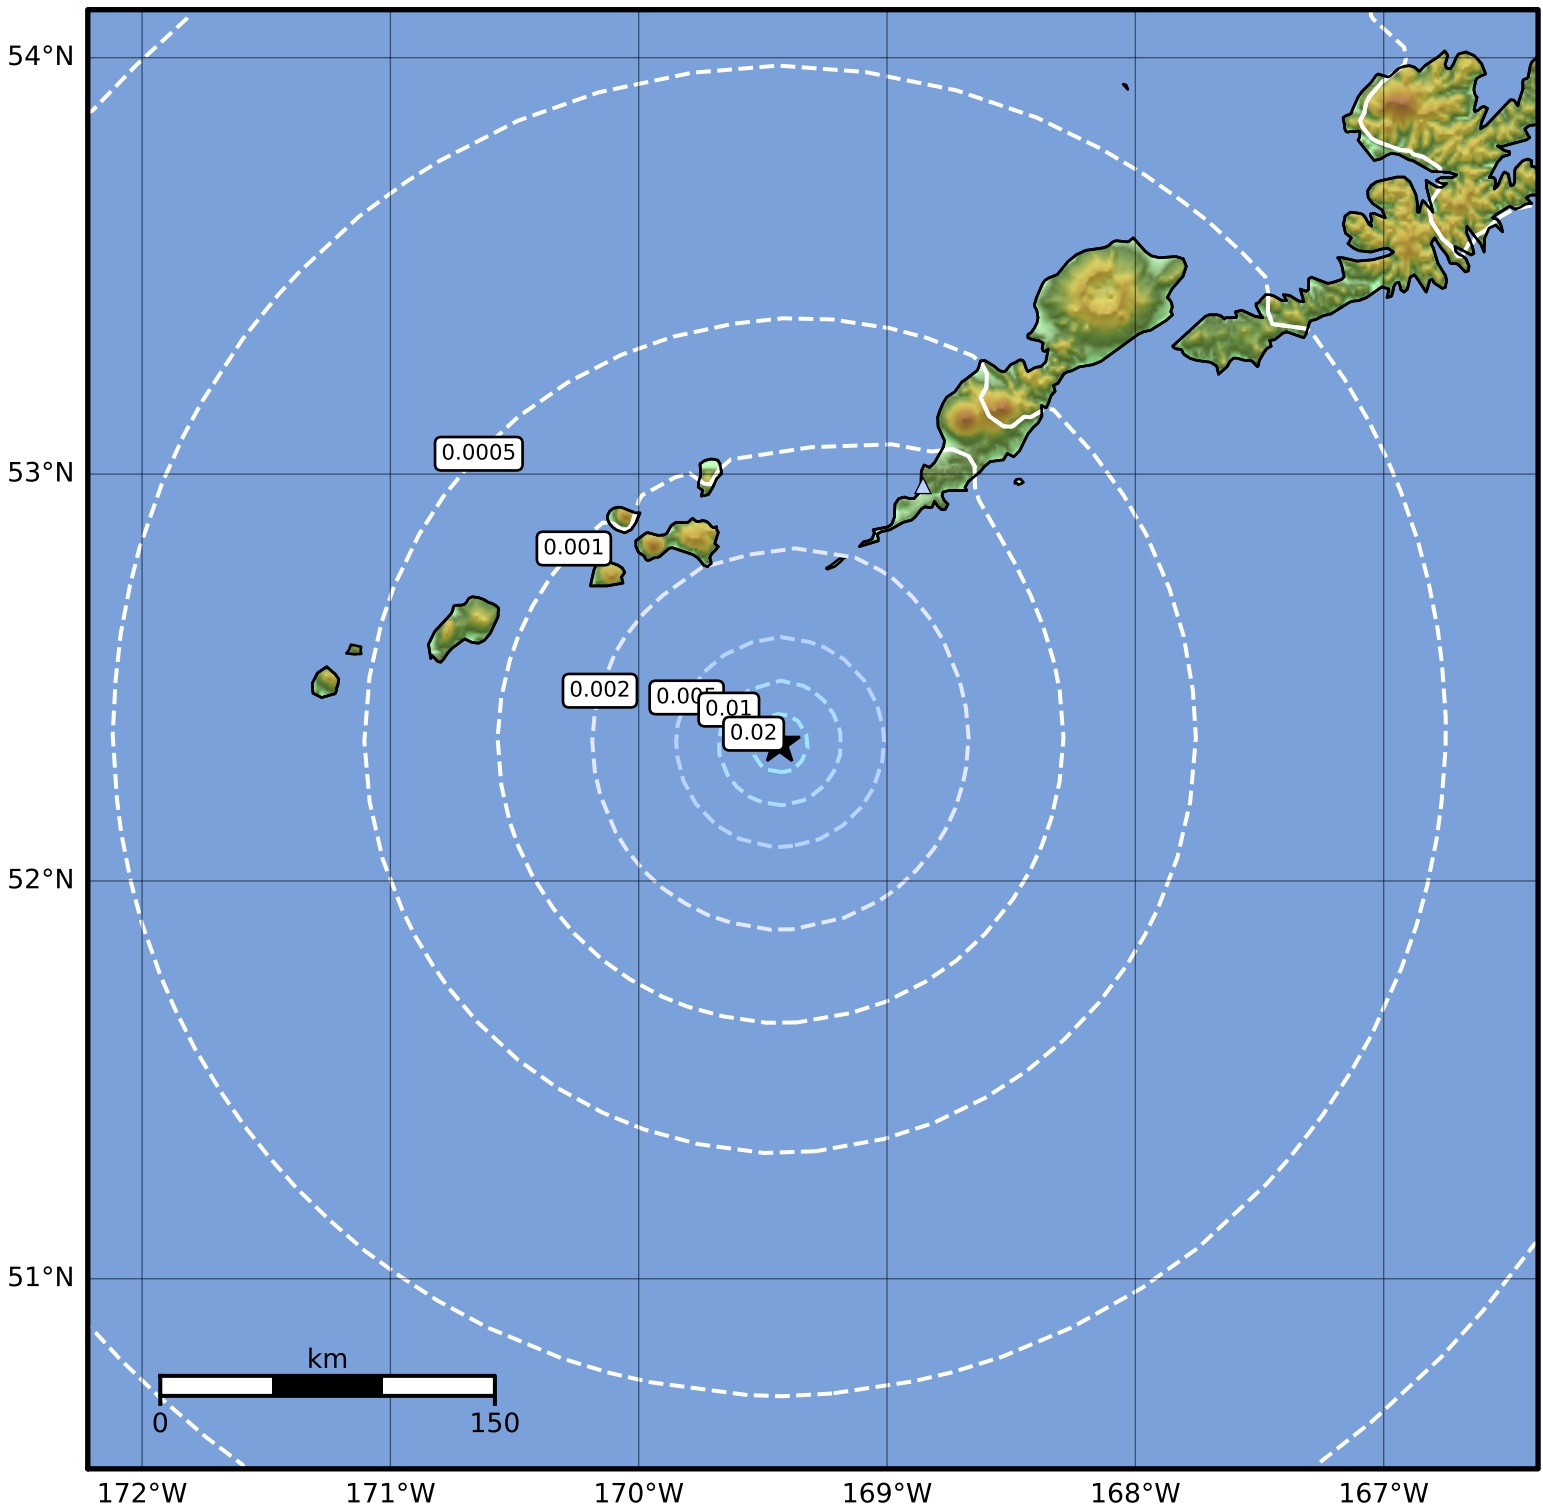

3.0 Second Peak Spectral Acceleration Map Alaska Earthquake Center
 ShakeMap: 76 km (47 miles) SSW of Nikolski
 Oct 25, 2023 13:35:45 UTC M3.8 N52.34 W169.43 Depth: 9.5km ID:ak023dp23njo

Scale based on Worden et al. (2012)

Version 2: Processed 2023-10-25T23:04:29Z

△ Seismic Instrument ○ Reported Intensity

★ Epicenter