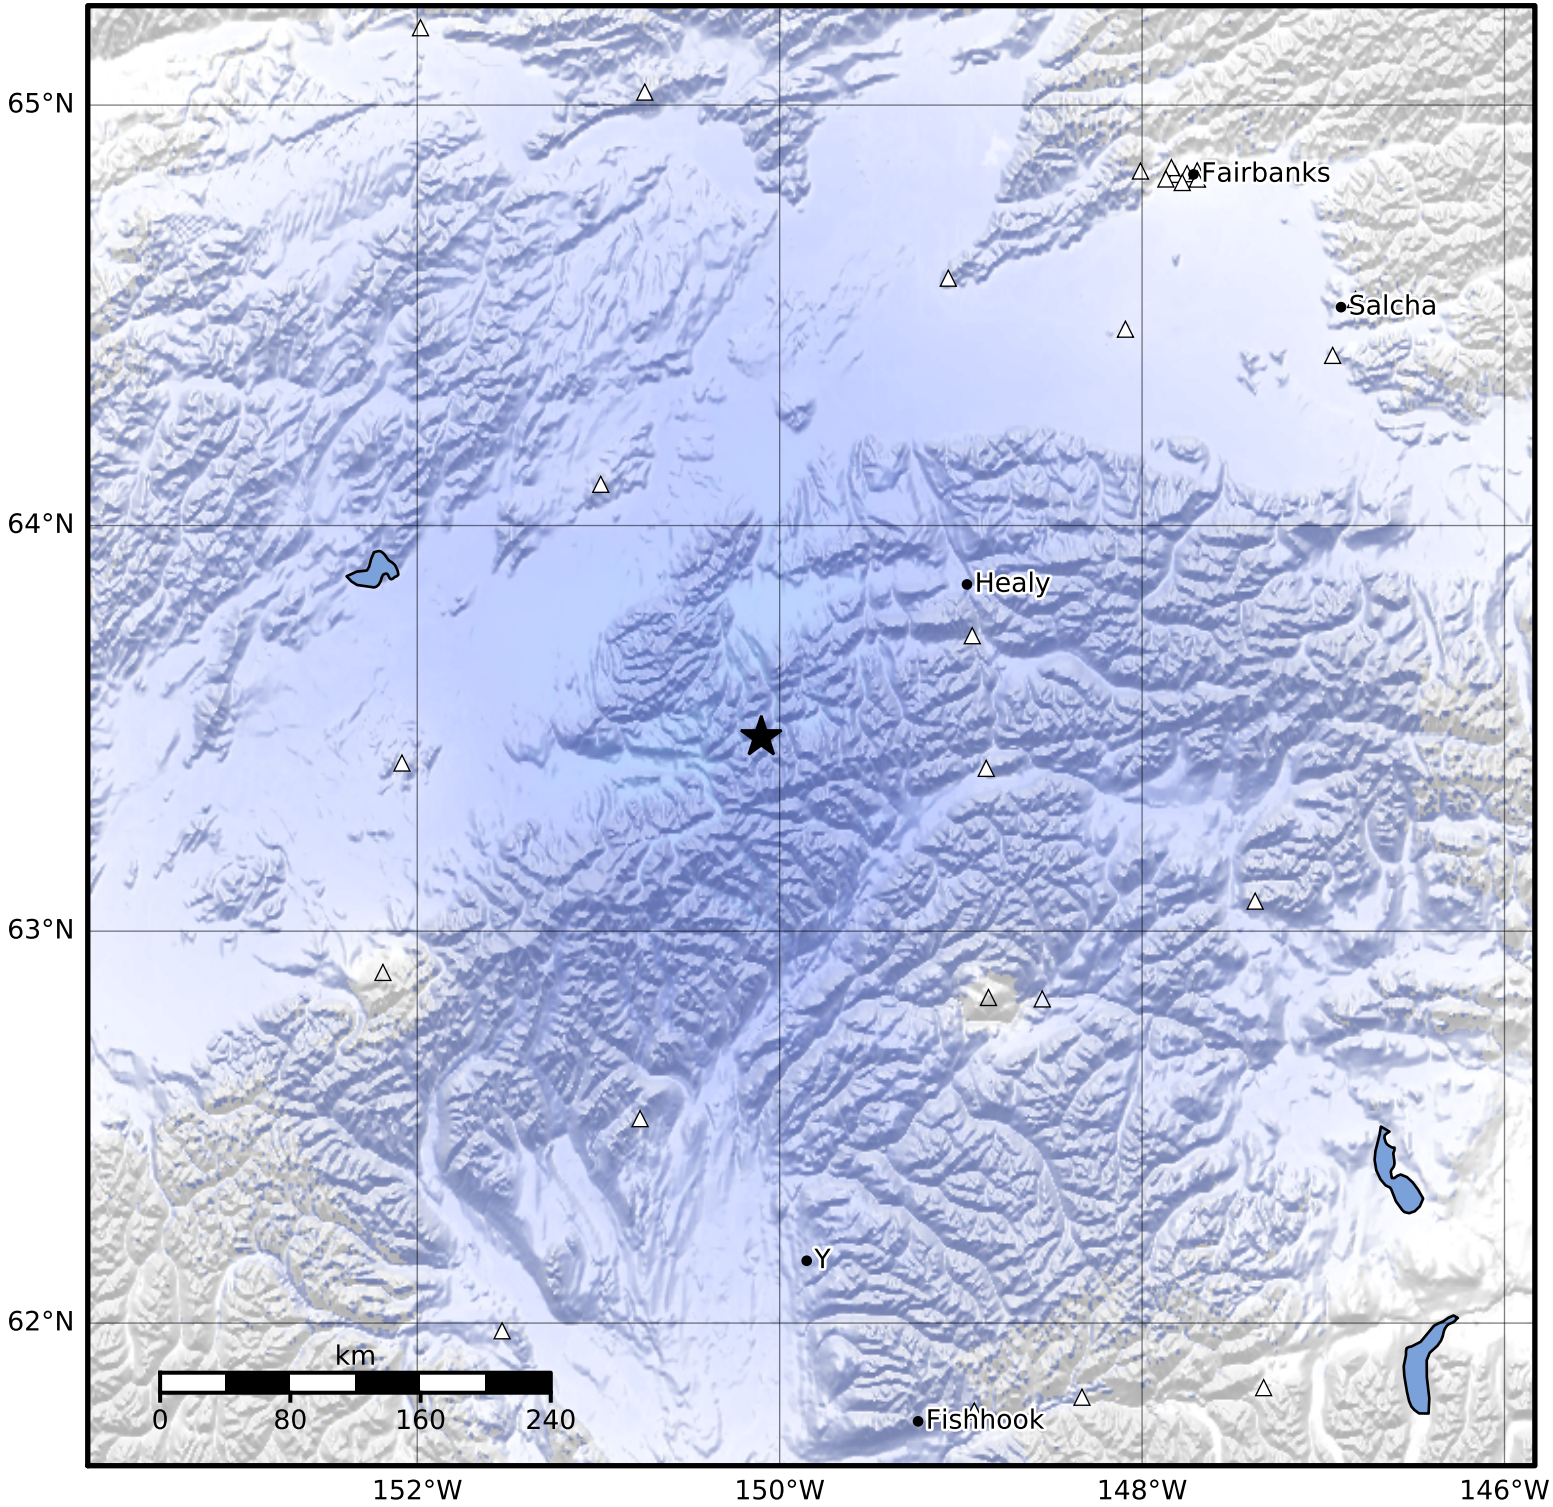

Macroseismic Intensity Map Alaska Earthquake Center
 ShakeMap: 43 km (27 miles) E of Kantishna
 Oct 28, 2023 01:00:04 UTC M4.0 N63.48 W150.10 Depth: 132.4km ID:ak023dttcwm3

SHAKING	Not felt	Weak	Light	Moderate	Strong	Very strong	Severe	Violent	Extreme
DAMAGE	None	None	None	Very light	Light	Moderate	Moderate/heavy	Heavy	Very heavy
PGA(%g)	<0.0464	0.297	2.76	6.2	11.5	21.5	40.1	74.7	>139
PGV(cm/s)	<0.0215	0.135	1.41	4.65	9.64	20	41.4	85.8	>178
INTENSITY	I	II-III	IV	V	VI	VII	VIII	IX	X+

Scale based on Worden et al. (2012)

Version 2: Processed 2023-10-28T01:27:47Z

△ Seismic Instrument ○ Reported Intensity

★ Epicenter