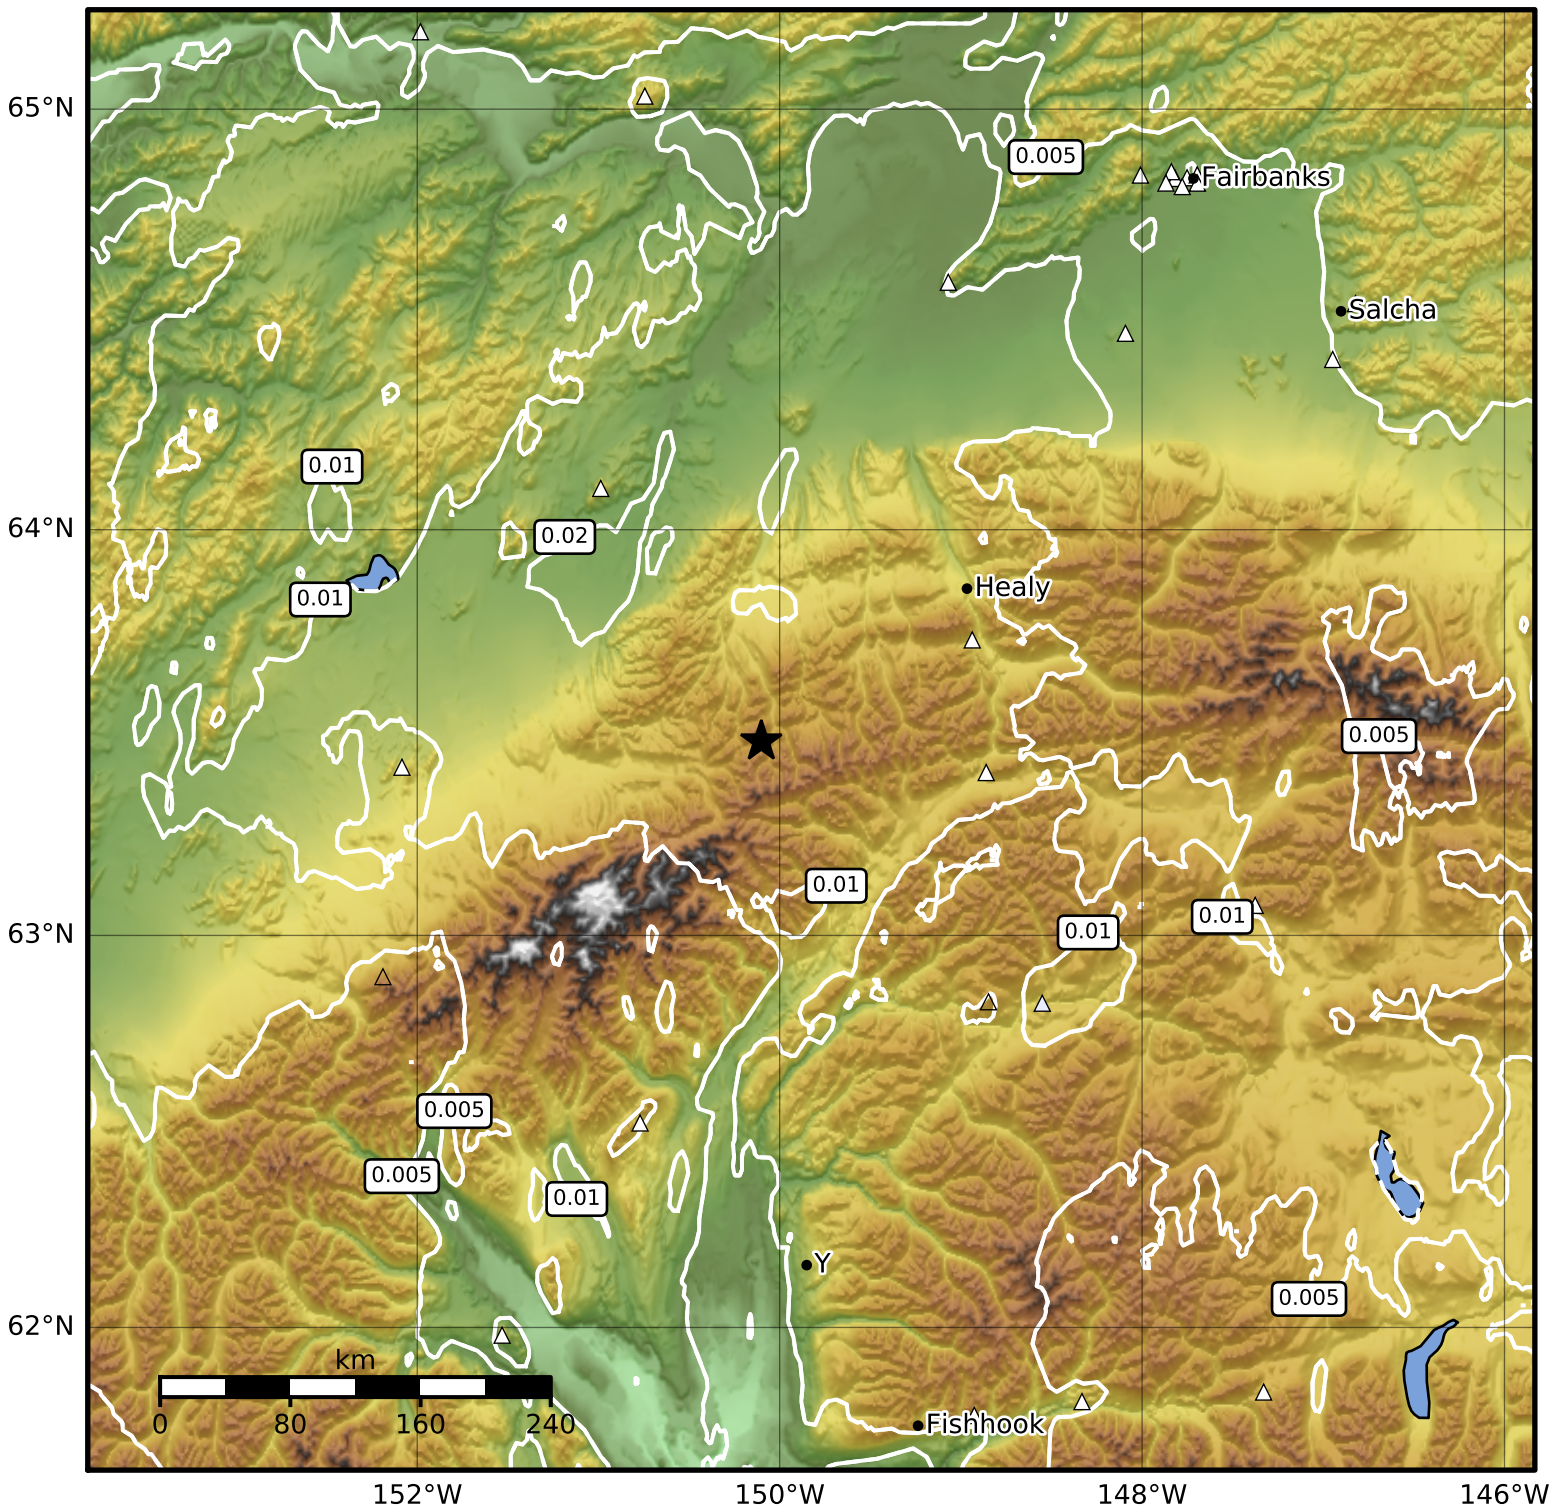

Peak Ground Velocity Map Alaska Earthquake Center
 ShakeMap: 43 km (27 miles) E of Kantishna
 Oct 28, 2023 01:00:04 UTC M4.0 N63.48 W150.10 Depth: 132.4km ID:ak023dttcwm3

PGV (cm/s)	0.1	0.2	0.5	1	2	5	10	20	50	100	200
------------	-----	-----	-----	---	---	---	----	----	----	-----	-----

Scale based on Worden et al. (2012)

△ Seismic Instrument ○ Reported Intensity

★ Epicenter

Version 2: Processed 2023-10-28T01:27:47Z