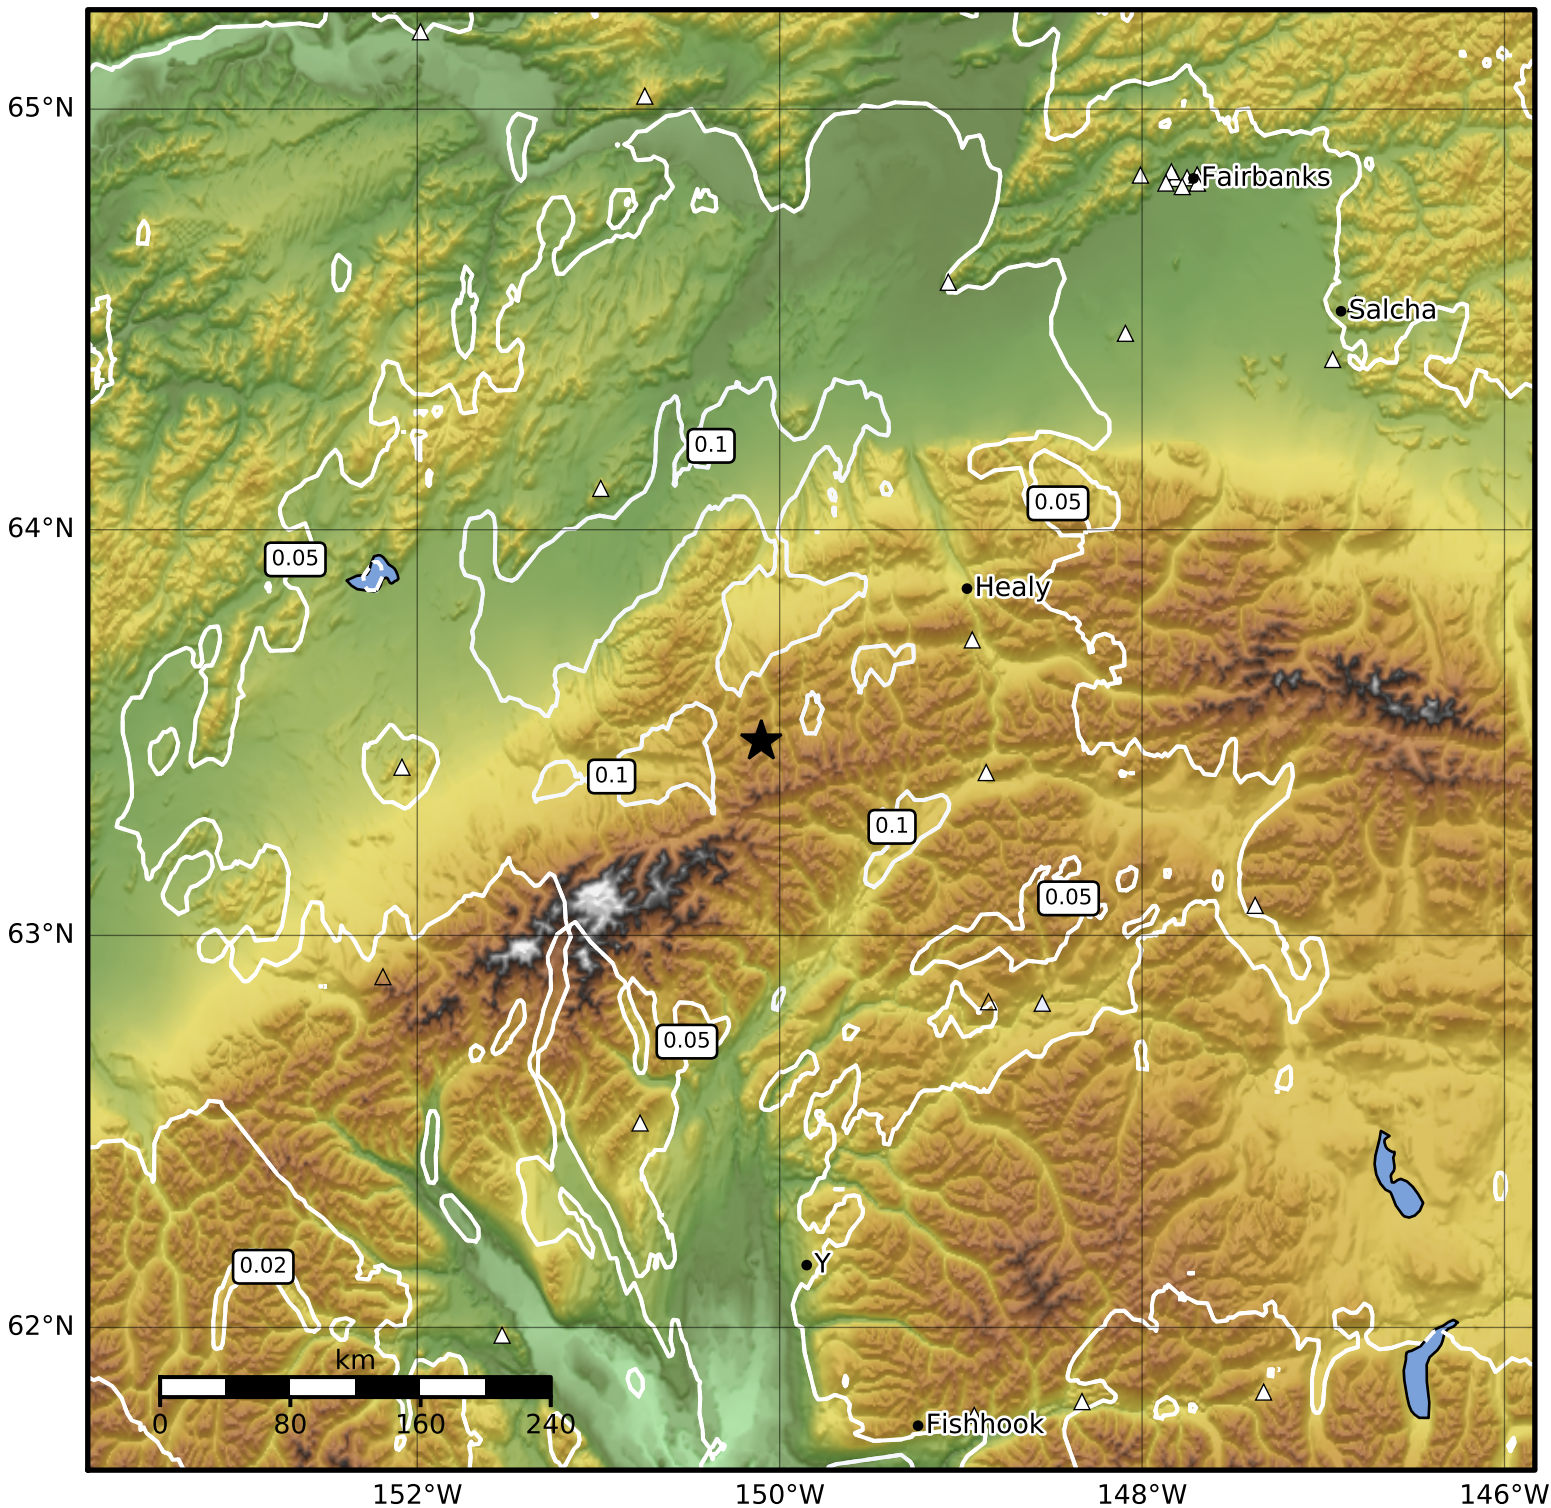

0.3 Second Peak Spectral Acceleration Map Alaska Earthquake Center
 ShakeMap: 43 km (27 miles) E of Kantishna
 Oct 28, 2023 01:00:04 UTC M4.0 N63.48 W150.10 Depth: 132.4km ID:ak023dttcwm3

SA(0.3) (%g)	0.1	0.2	0.5	1	2	5	10	20	50	100	200
--------------	-----	-----	-----	---	---	---	----	----	----	-----	-----

Scale based on Worden et al. (2012)

△ Seismic Instrument ○ Reported Intensity

★ Epicenter

Version 2: Processed 2023-10-28T01:27:47Z