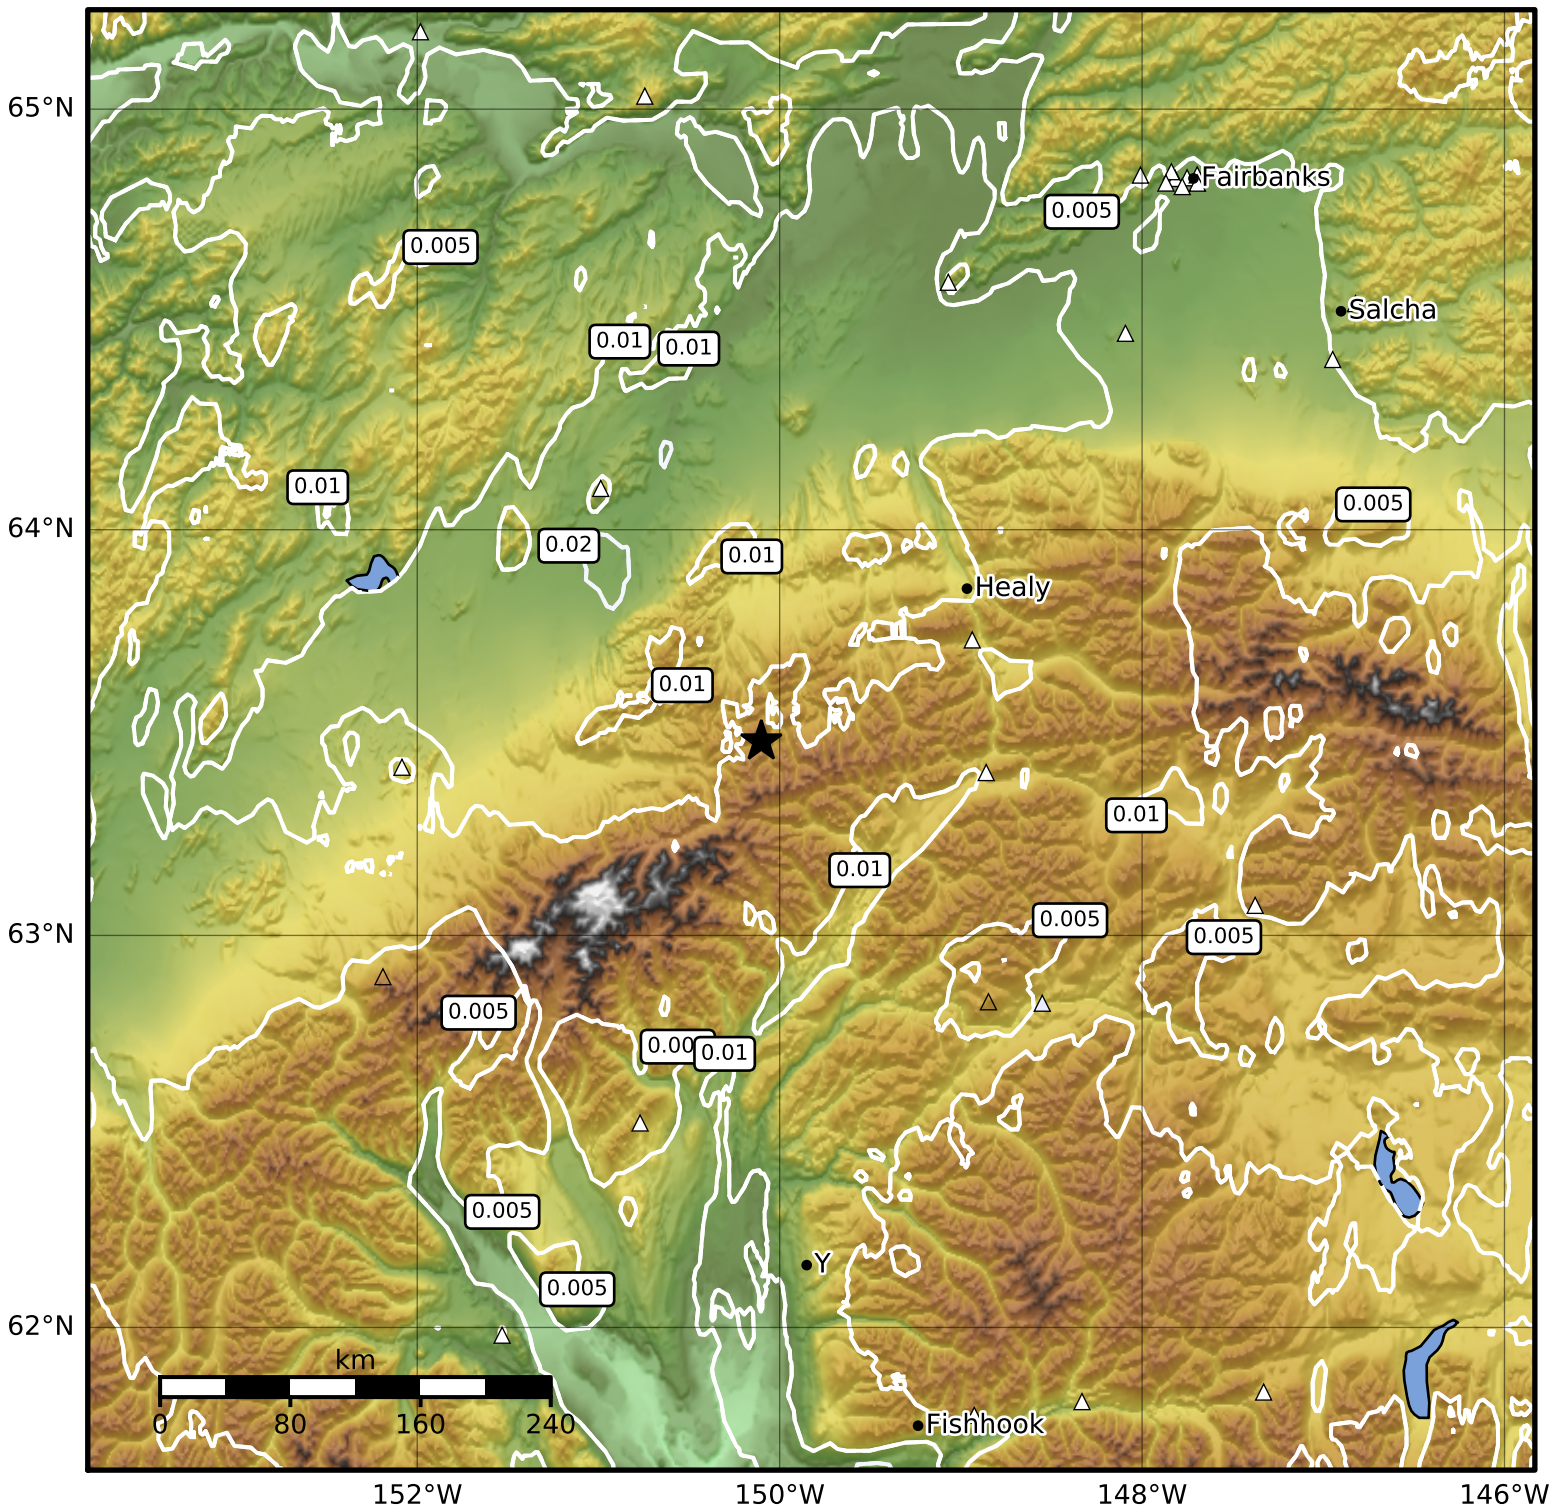

1.0 Second Peak Spectral Acceleration Map Alaska Earthquake Center
 ShakeMap: 43 km (27 miles) E of Kantishna
 Oct 28, 2023 01:00:04 UTC M4.0 N63.48 W150.10 Depth: 132.4km ID:ak023dttcwm3

SA(1.0) (%g)	0.1	0.2	0.5	1	2	5	10	20	50	100	200
--------------	-----	-----	-----	---	---	---	----	----	----	-----	-----

Scale based on Worden et al. (2012)

△ Seismic Instrument ○ Reported Intensity

★ Epicenter

Version 2: Processed 2023-10-28T01:27:47Z