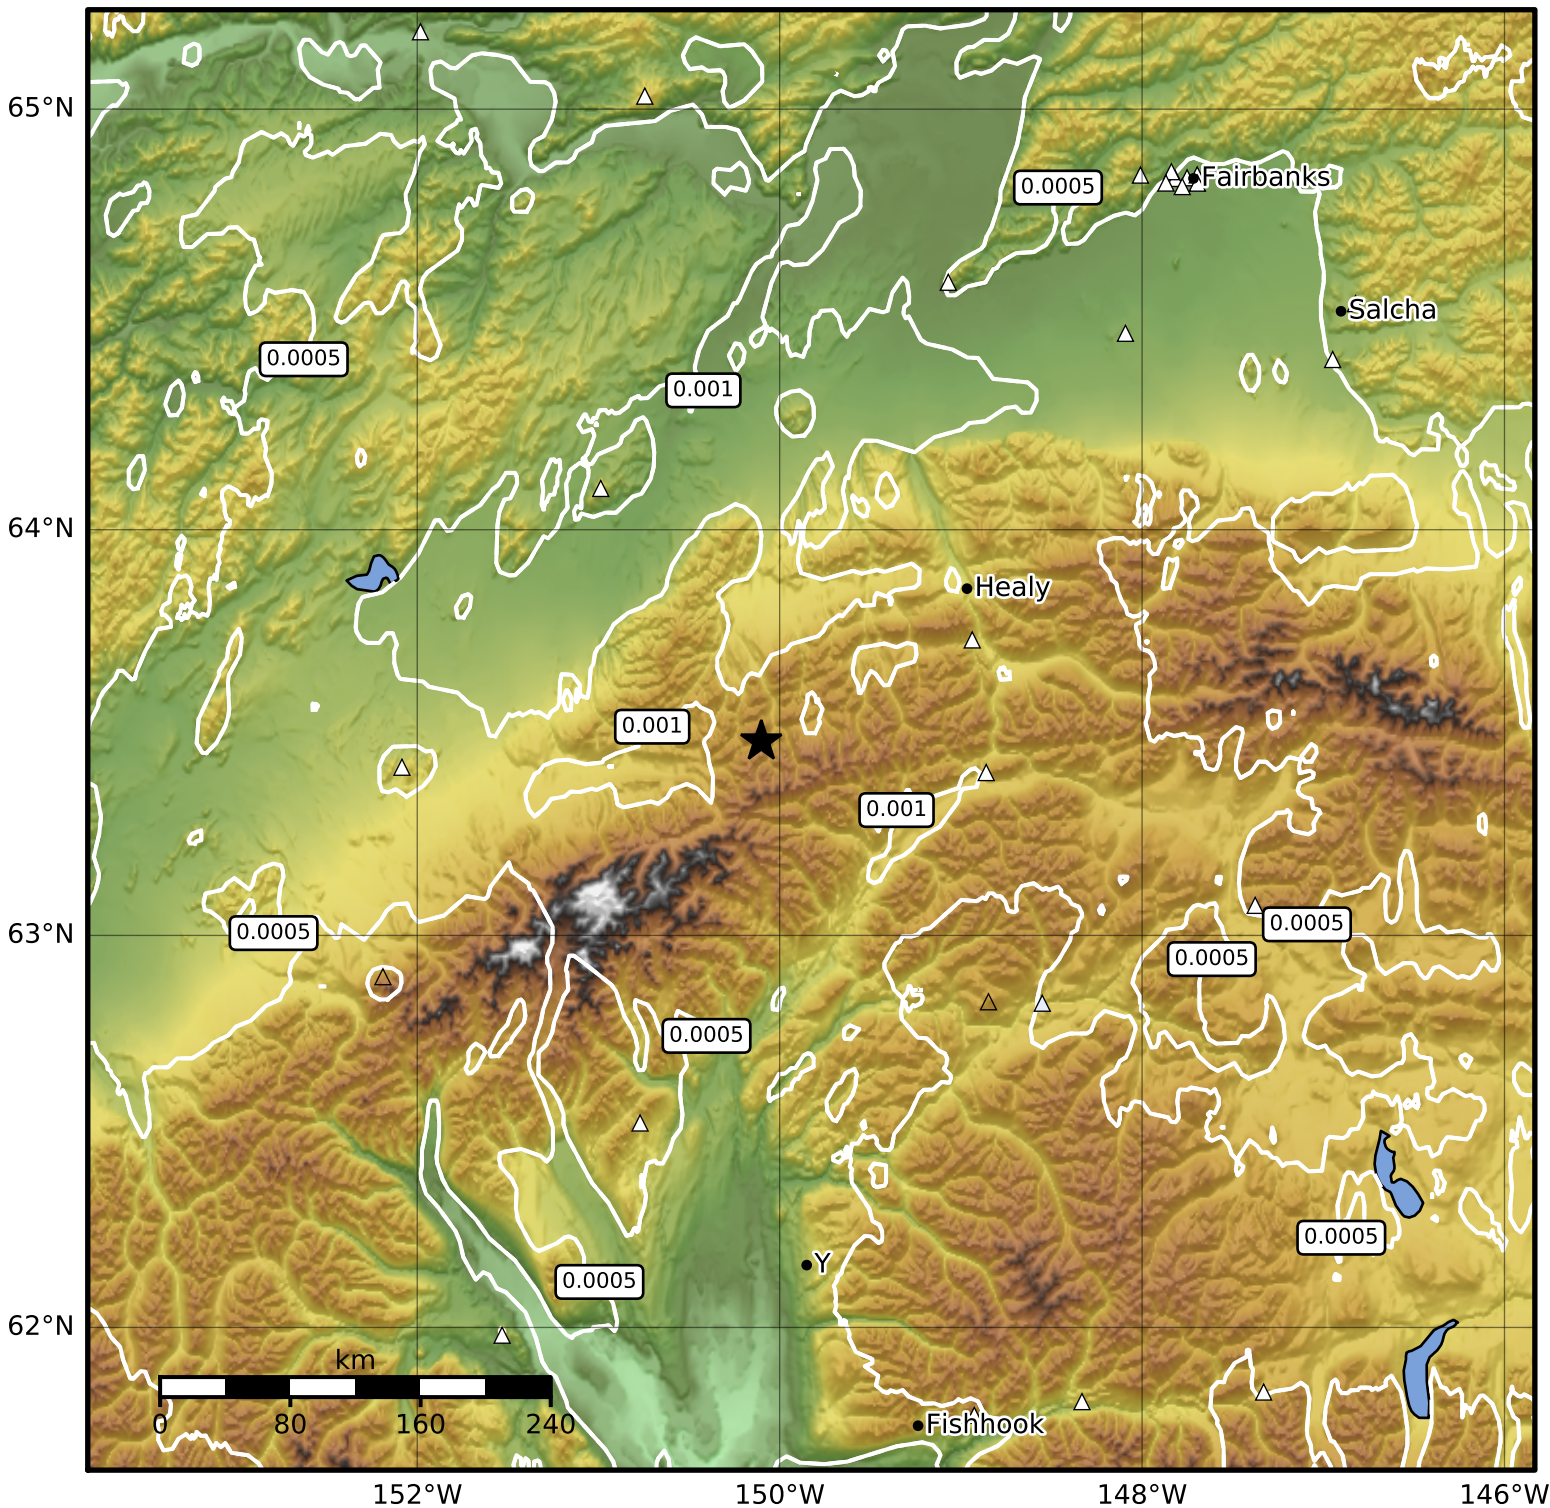

3.0 Second Peak Spectral Acceleration Map Alaska Earthquake Center
 ShakeMap: 43 km (27 miles) E of Kantishna
 Oct 28, 2023 01:00:04 UTC M4.0 N63.48 W150.10 Depth: 132.4km ID:ak023dttcwm3

Scale based on Worden et al. (2012)

△ Seismic Instrument ○ Reported Intensity

★ Epicenter

Version 2: Processed 2023-10-28T01:27:47Z