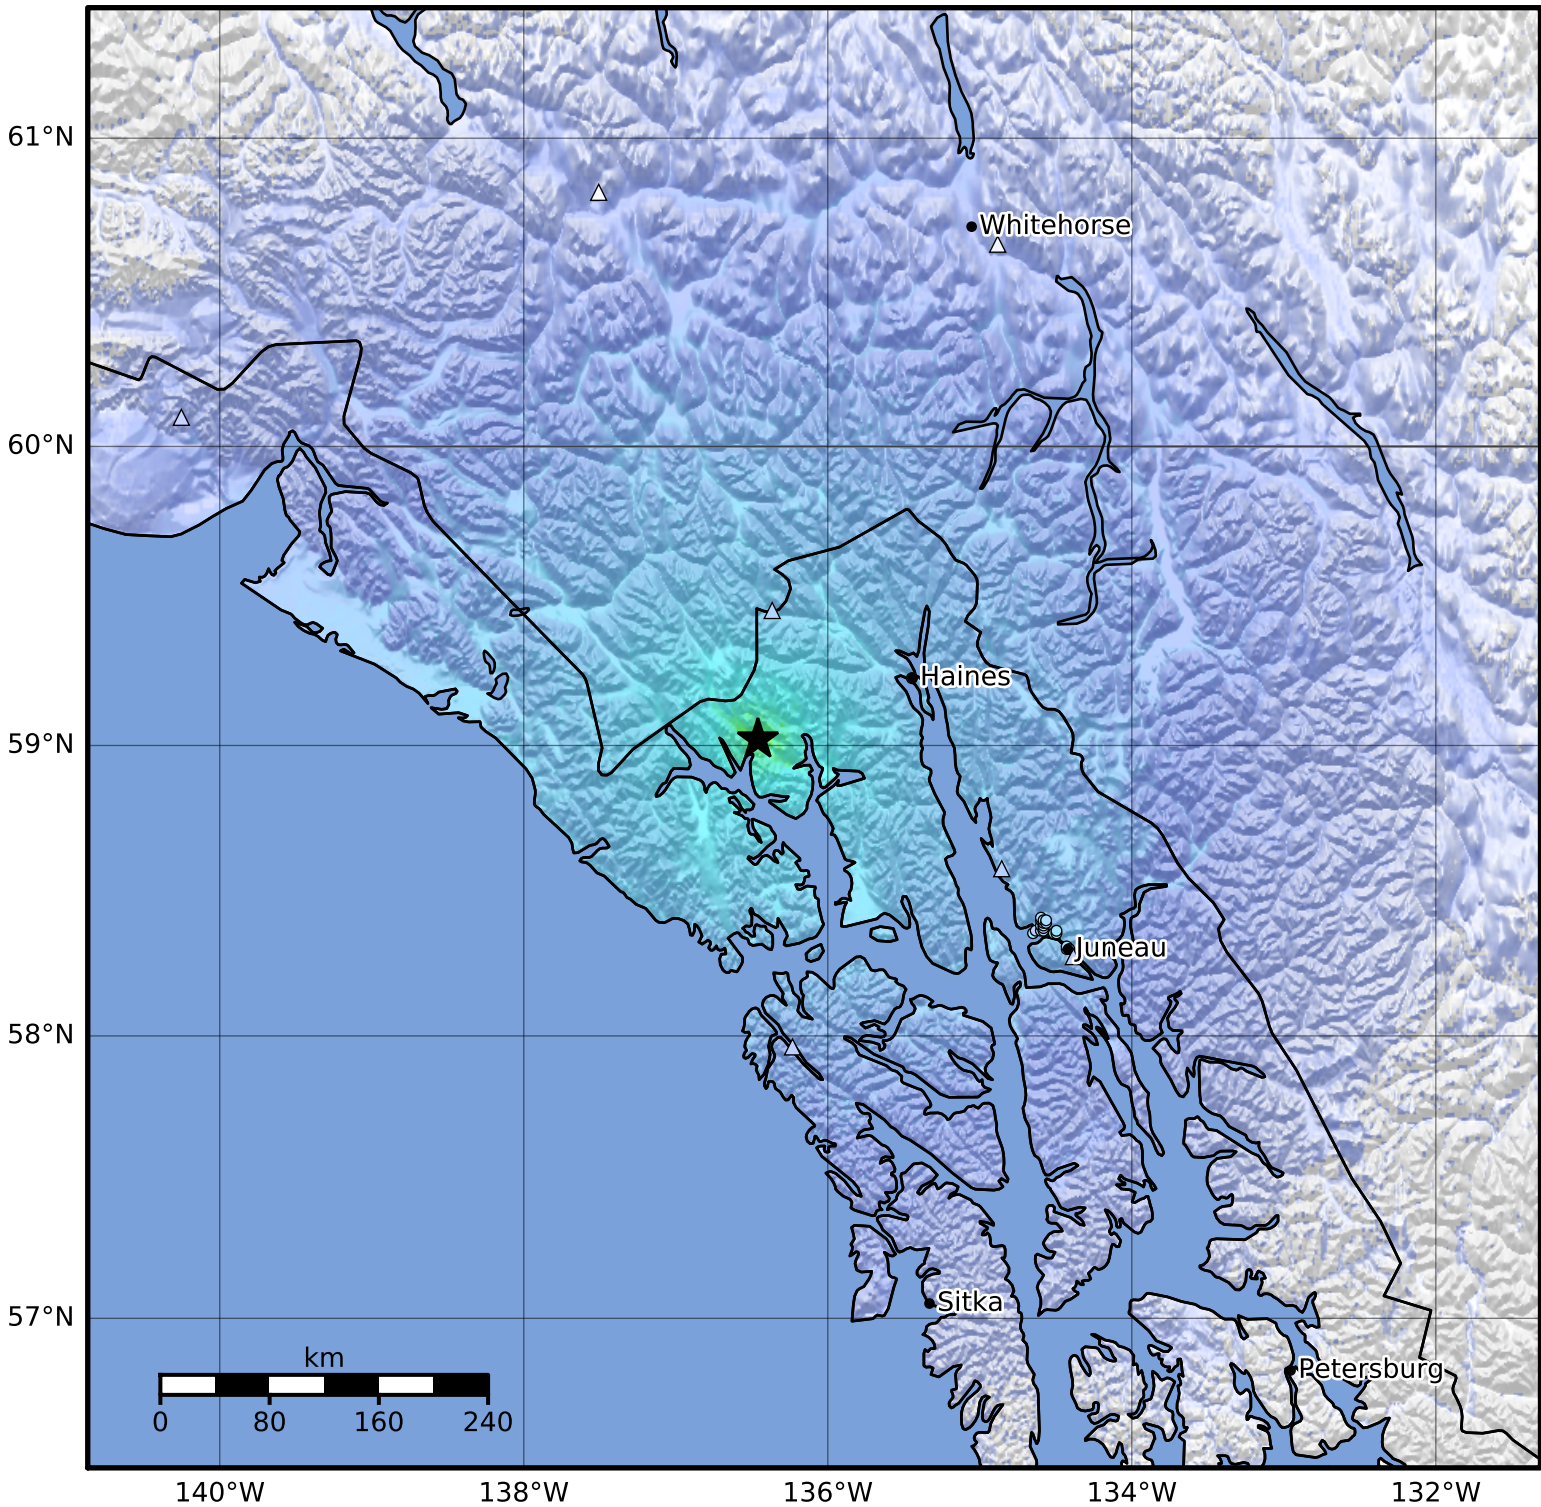

Macroseismic Intensity Map Alaska Earthquake Center
 ShakeMap: 53 km (33 miles) SW of Klukwan
 Oct 28, 2023 03:01:49 UTC M5.1 N59.02 W136.46 Depth: 7.1km ID:ak023dtuk2yv

SHAKING	Not felt	Weak	Light	Moderate	Strong	Very strong	Severe	Violent	Extreme
DAMAGE	None	None	None	Very light	Light	Moderate	Moderate/heavy	Heavy	Very heavy
PGA(%g)	<0.0464	0.297	2.76	6.2	11.5	21.5	40.1	74.7	>139
PGV(cm/s)	<0.0215	0.135	1.41	4.65	9.64	20	41.4	85.8	>178
INTENSITY	I	II-III	IV	V	VI	VII	VIII	IX	X+

Scale based on Worden et al. (2012)

Version 8: Processed 2023-10-28T04:22:48Z

△ Seismic Instrument ○ Reported Intensity

★ Epicenter