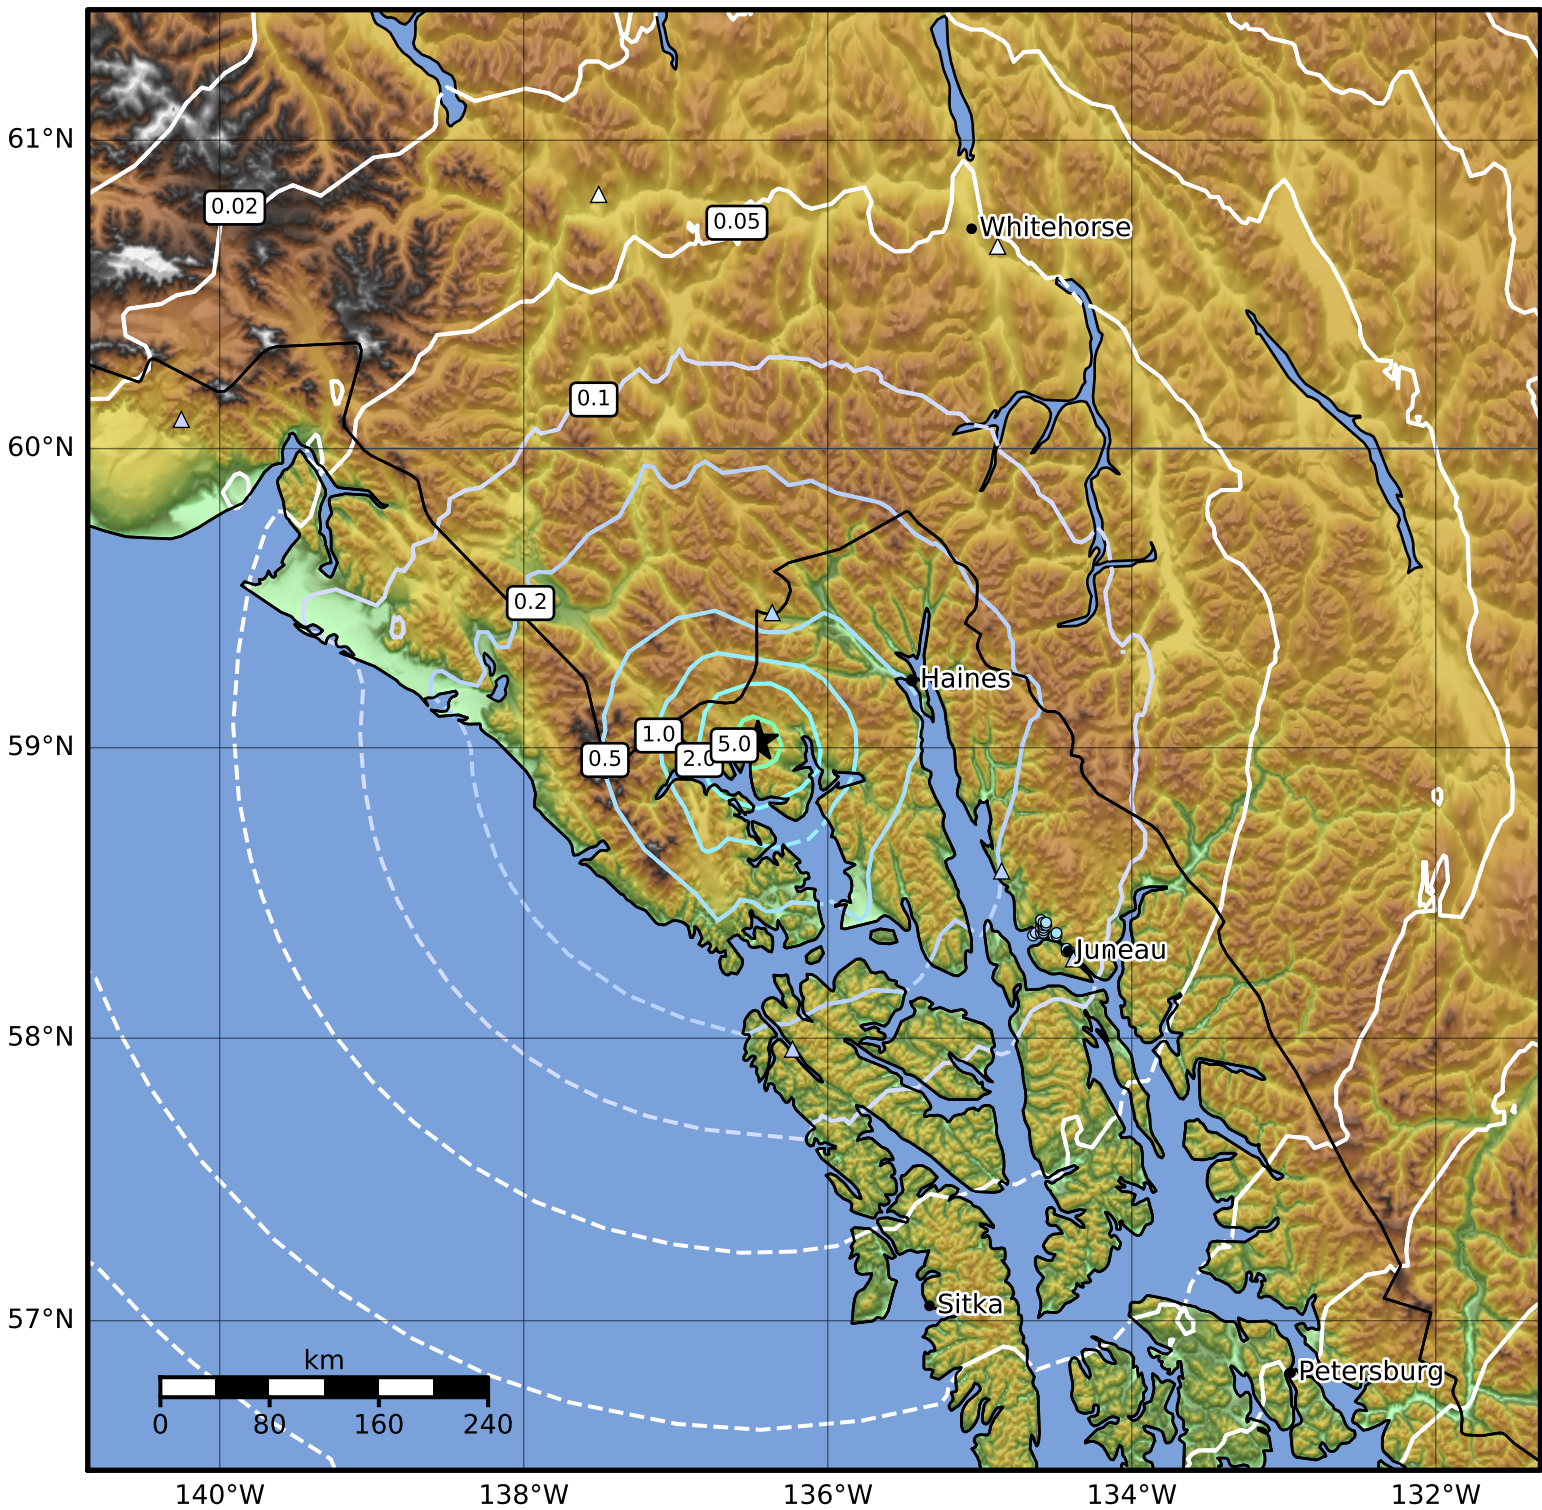

Peak Ground Acceleration Map Alaska Earthquake Center  
 ShakeMap: 53 km (33 miles) SW of Klukwan  
 Oct 28, 2023 03:01:49 UTC M5.1 N59.02 W136.46 Depth: 7.1km ID:ak023dtuk2yv

PGA (%g)	0.1	0.2	0.5	1	2	5	10	20	50	100	200
----------	-----	-----	-----	---	---	---	----	----	----	-----	-----

Scale based on Worden et al. (2012)

Version 8: Processed 2023-10-28T04:22:48Z

△ Seismic Instrument ○ Reported Intensity

★ Epicenter