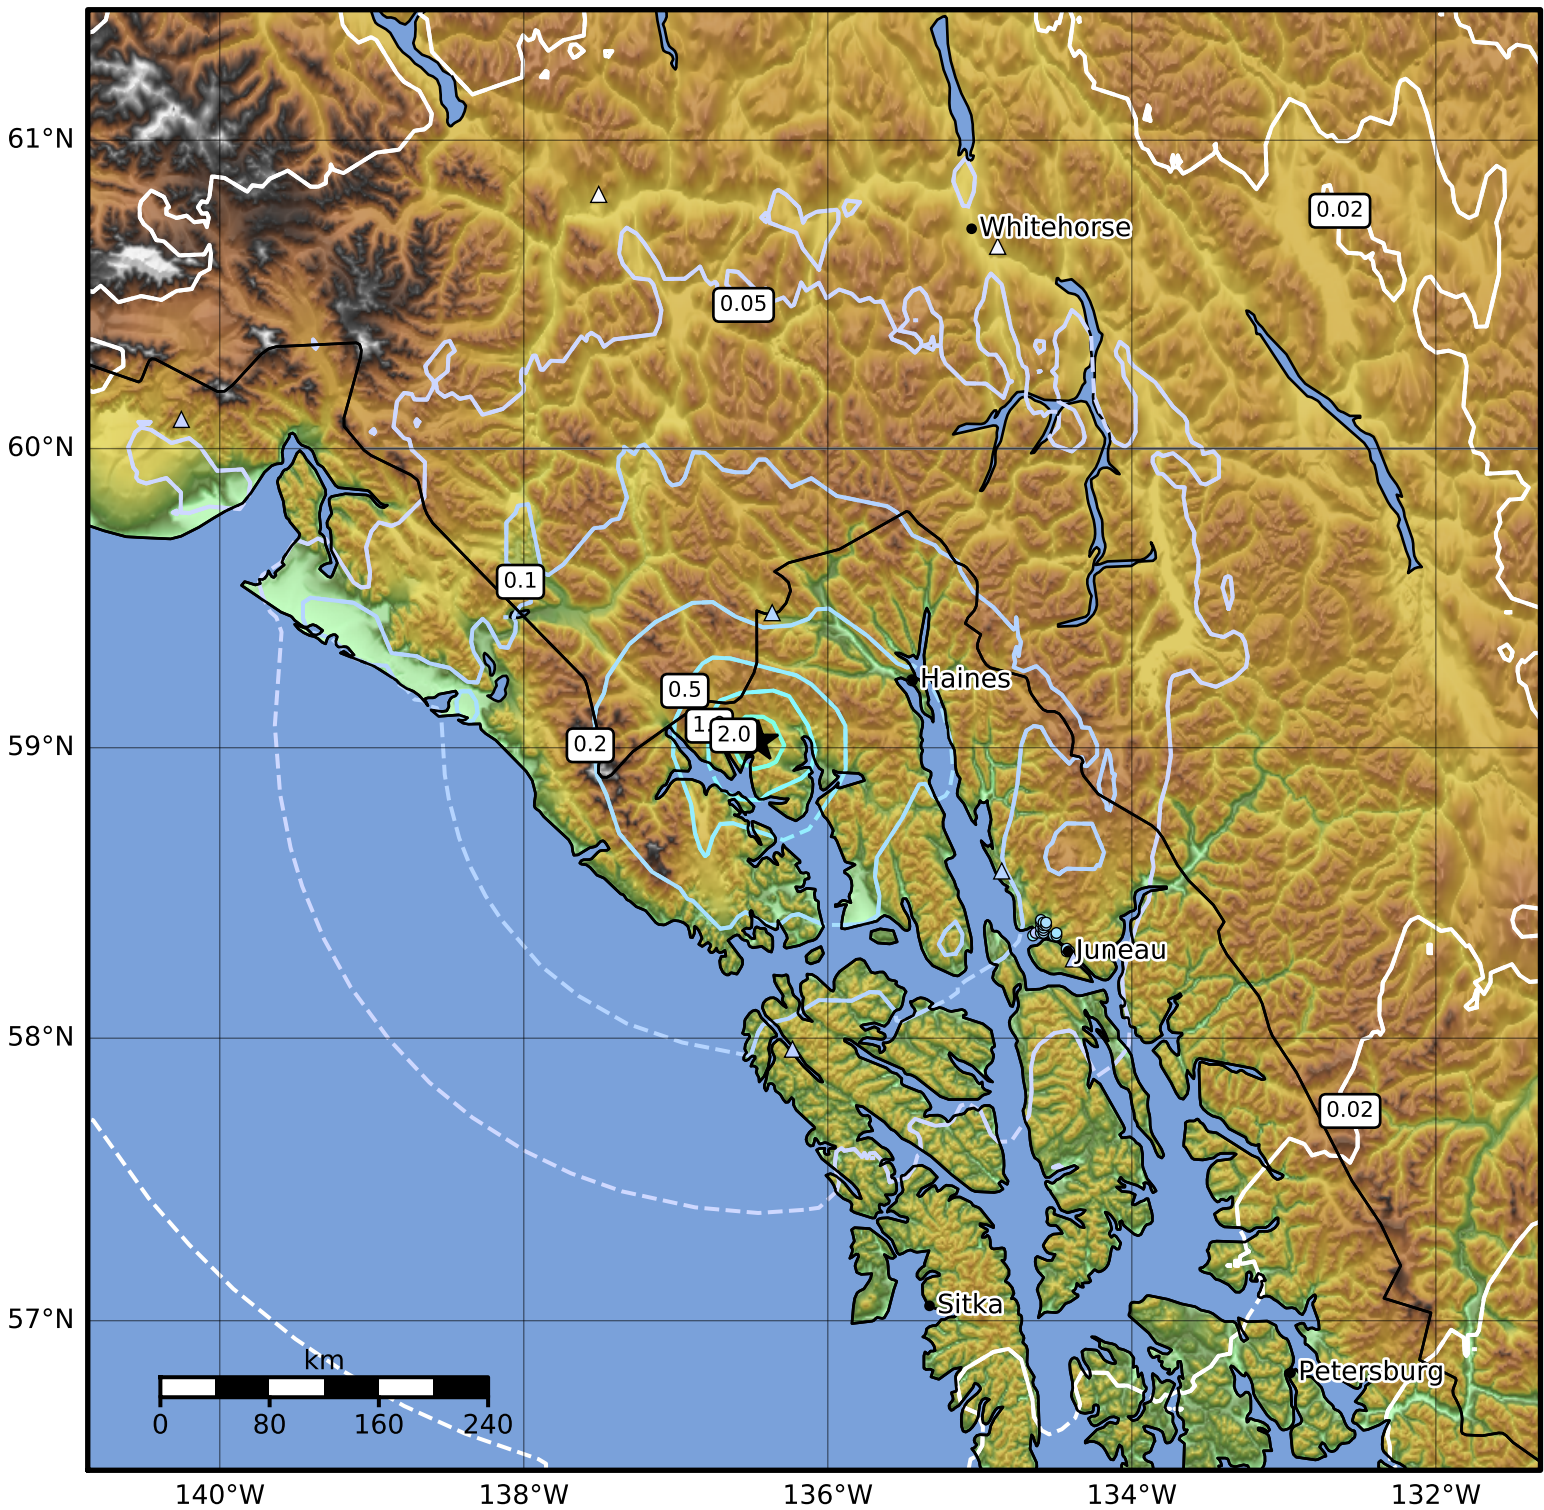

Peak Ground Velocity Map Alaska Earthquake Center
 ShakeMap: 53 km (33 miles) SW of Klukwan
 Oct 28, 2023 03:01:49 UTC M5.1 N59.02 W136.46 Depth: 7.1km ID:ak023dtuk2yv

PGV (cm/s)	0.1	0.2	0.5	1	2	5	10	20	50	100	200
------------	-----	-----	-----	---	---	---	----	----	----	-----	-----

Scale based on Worden et al. (2012)

△ Seismic Instrument ○ Reported Intensity

★ Epicenter

Version 8: Processed 2023-10-28T04:22:48Z