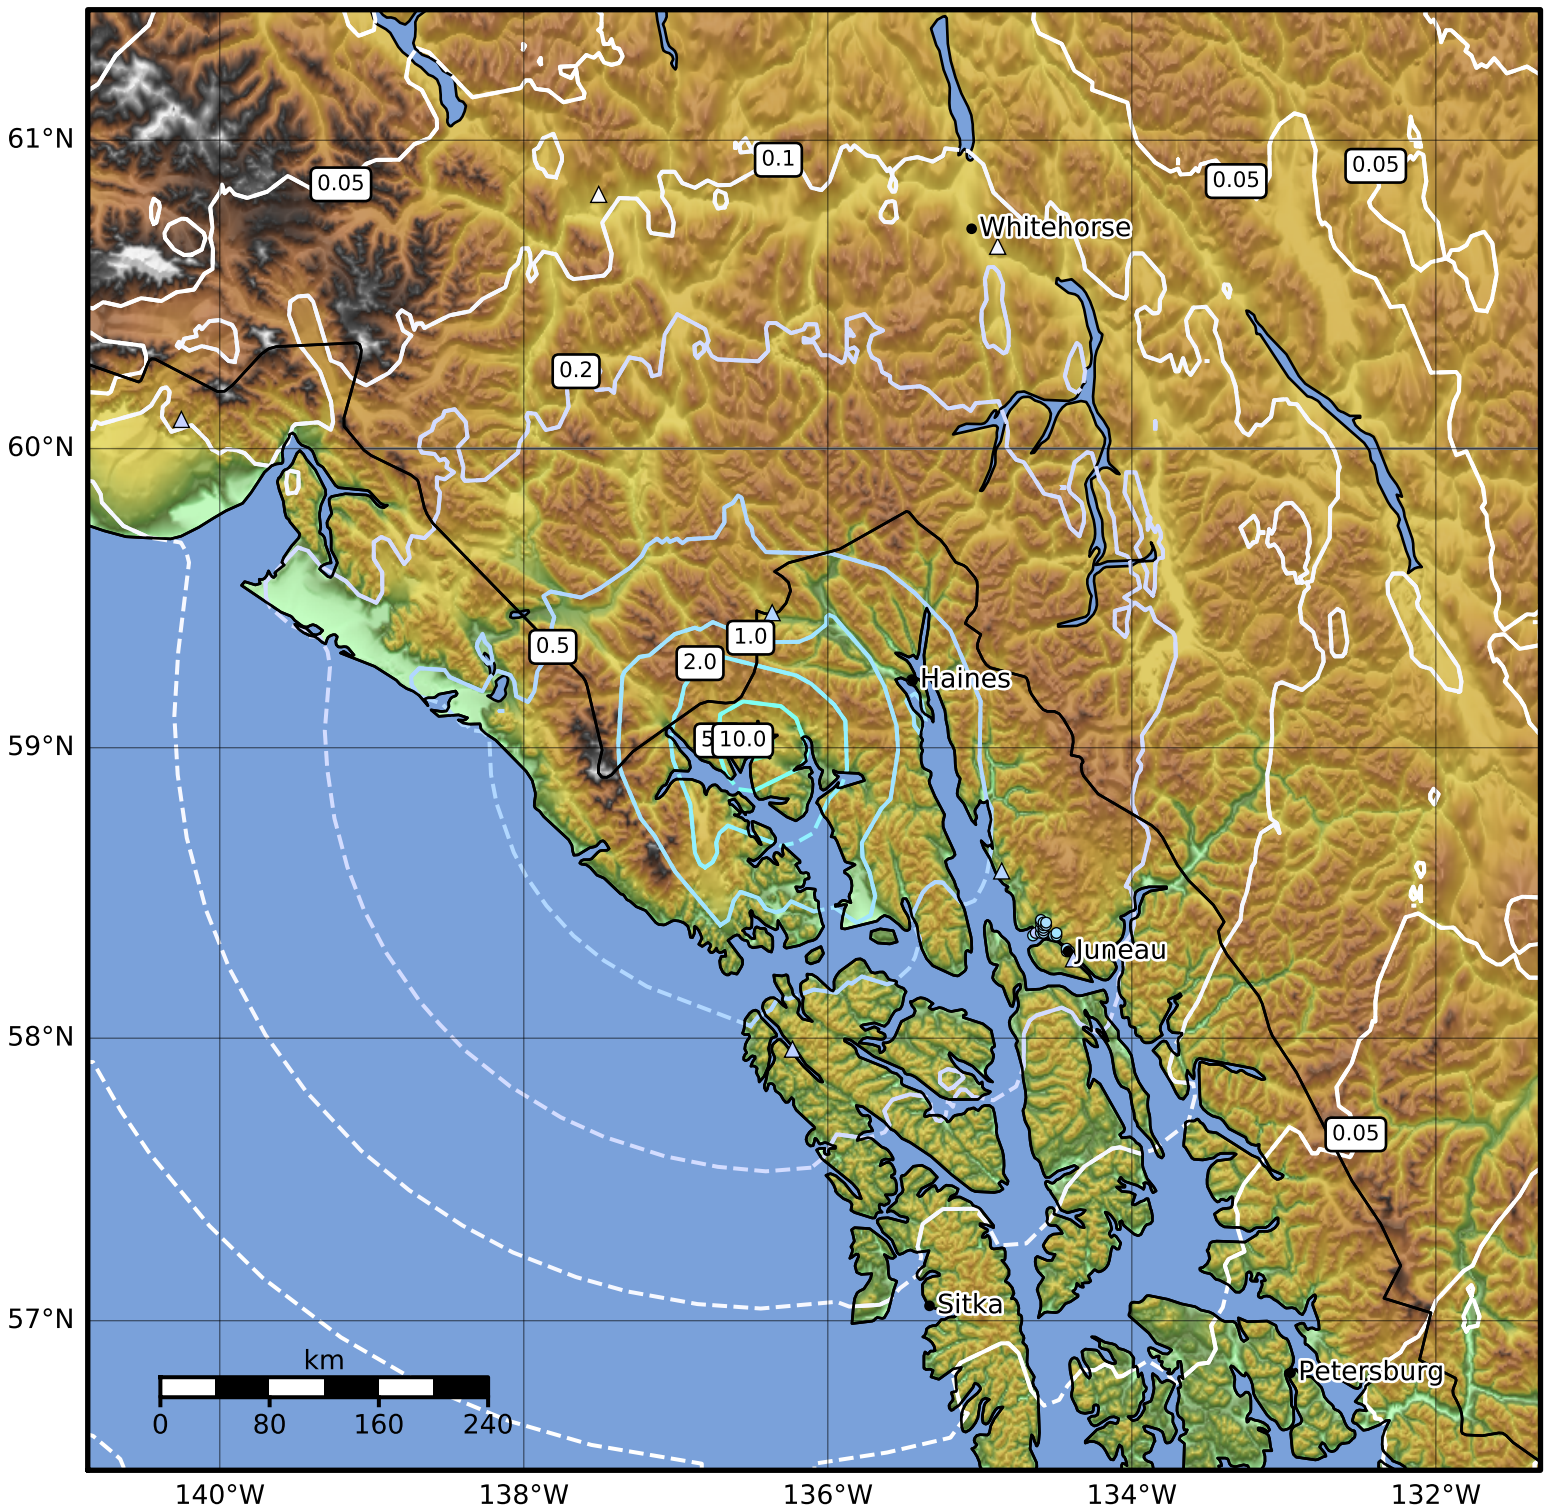

0.3 Second Peak Spectral Acceleration Map Alaska Earthquake Center
 ShakeMap: 53 km (33 miles) SW of Klukwan
 Oct 28, 2023 03:01:49 UTC M5.1 N59.02 W136.46 Depth: 7.1km ID:ak023dtuk2yv

SA(0.3) (%g)	0.1	0.2	0.5	1	2	5	10	20	50	100	200
--------------	-----	-----	-----	---	---	---	----	----	----	-----	-----

Scale based on Worden et al. (2012)

Version 8: Processed 2023-10-28T04:22:48Z

△ Seismic Instrument ○ Reported Intensity

★ Epicenter