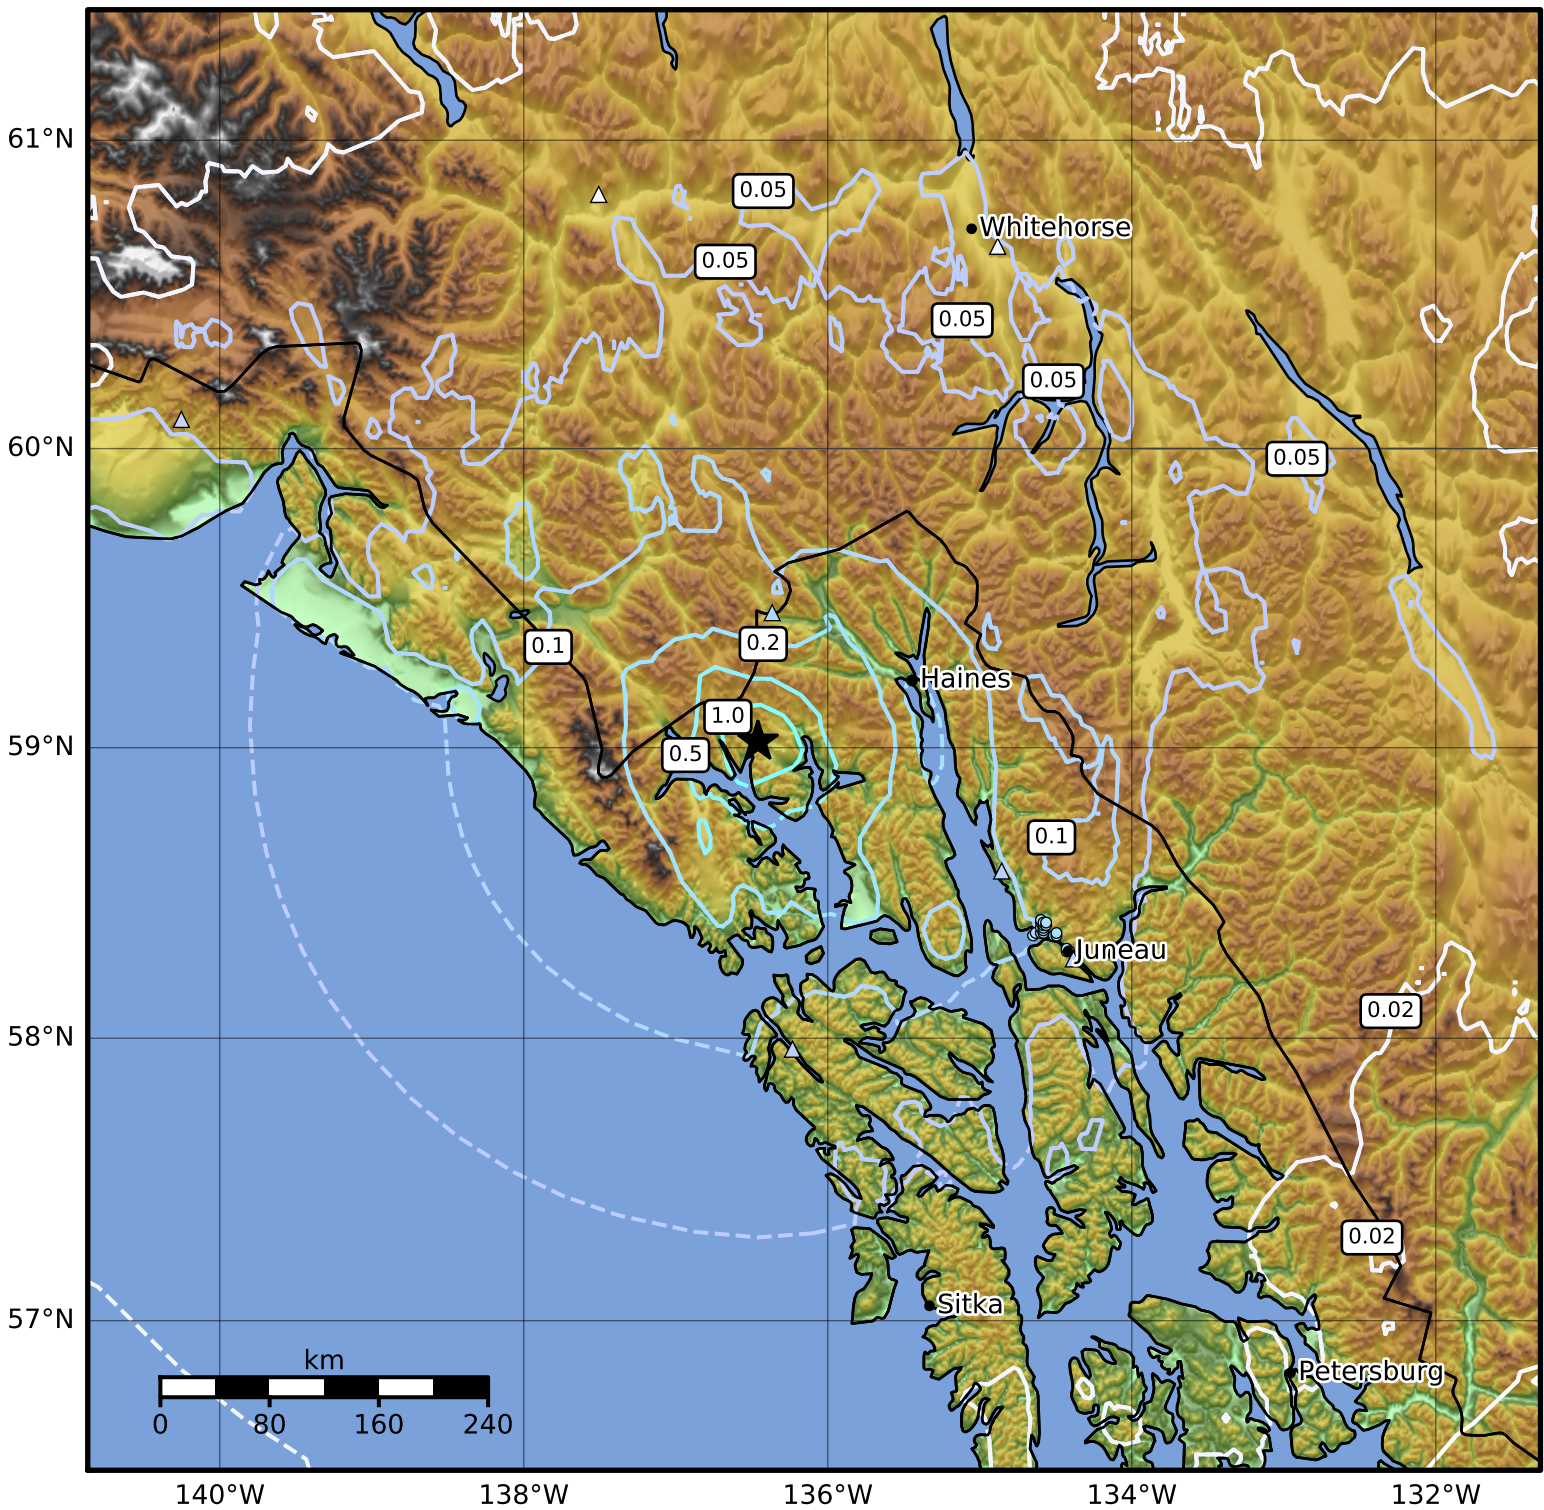

1.0 Second Peak Spectral Acceleration Map Alaska Earthquake Center
 ShakeMap: 53 km (33 miles) SW of Klukwan
 Oct 28, 2023 03:01:49 UTC M5.1 N59.02 W136.46 Depth: 7.1km ID:ak023dtuk2yv

SA(1.0) (%g)	0.1	0.2	0.5	1	2	5	10	20	50	100	200
--------------	-----	-----	-----	---	---	---	----	----	----	-----	-----

Scale based on Worden et al. (2012)

Version 8: Processed 2023-10-28T04:22:48Z

△ Seismic Instrument ○ Reported Intensity

★ Epicenter