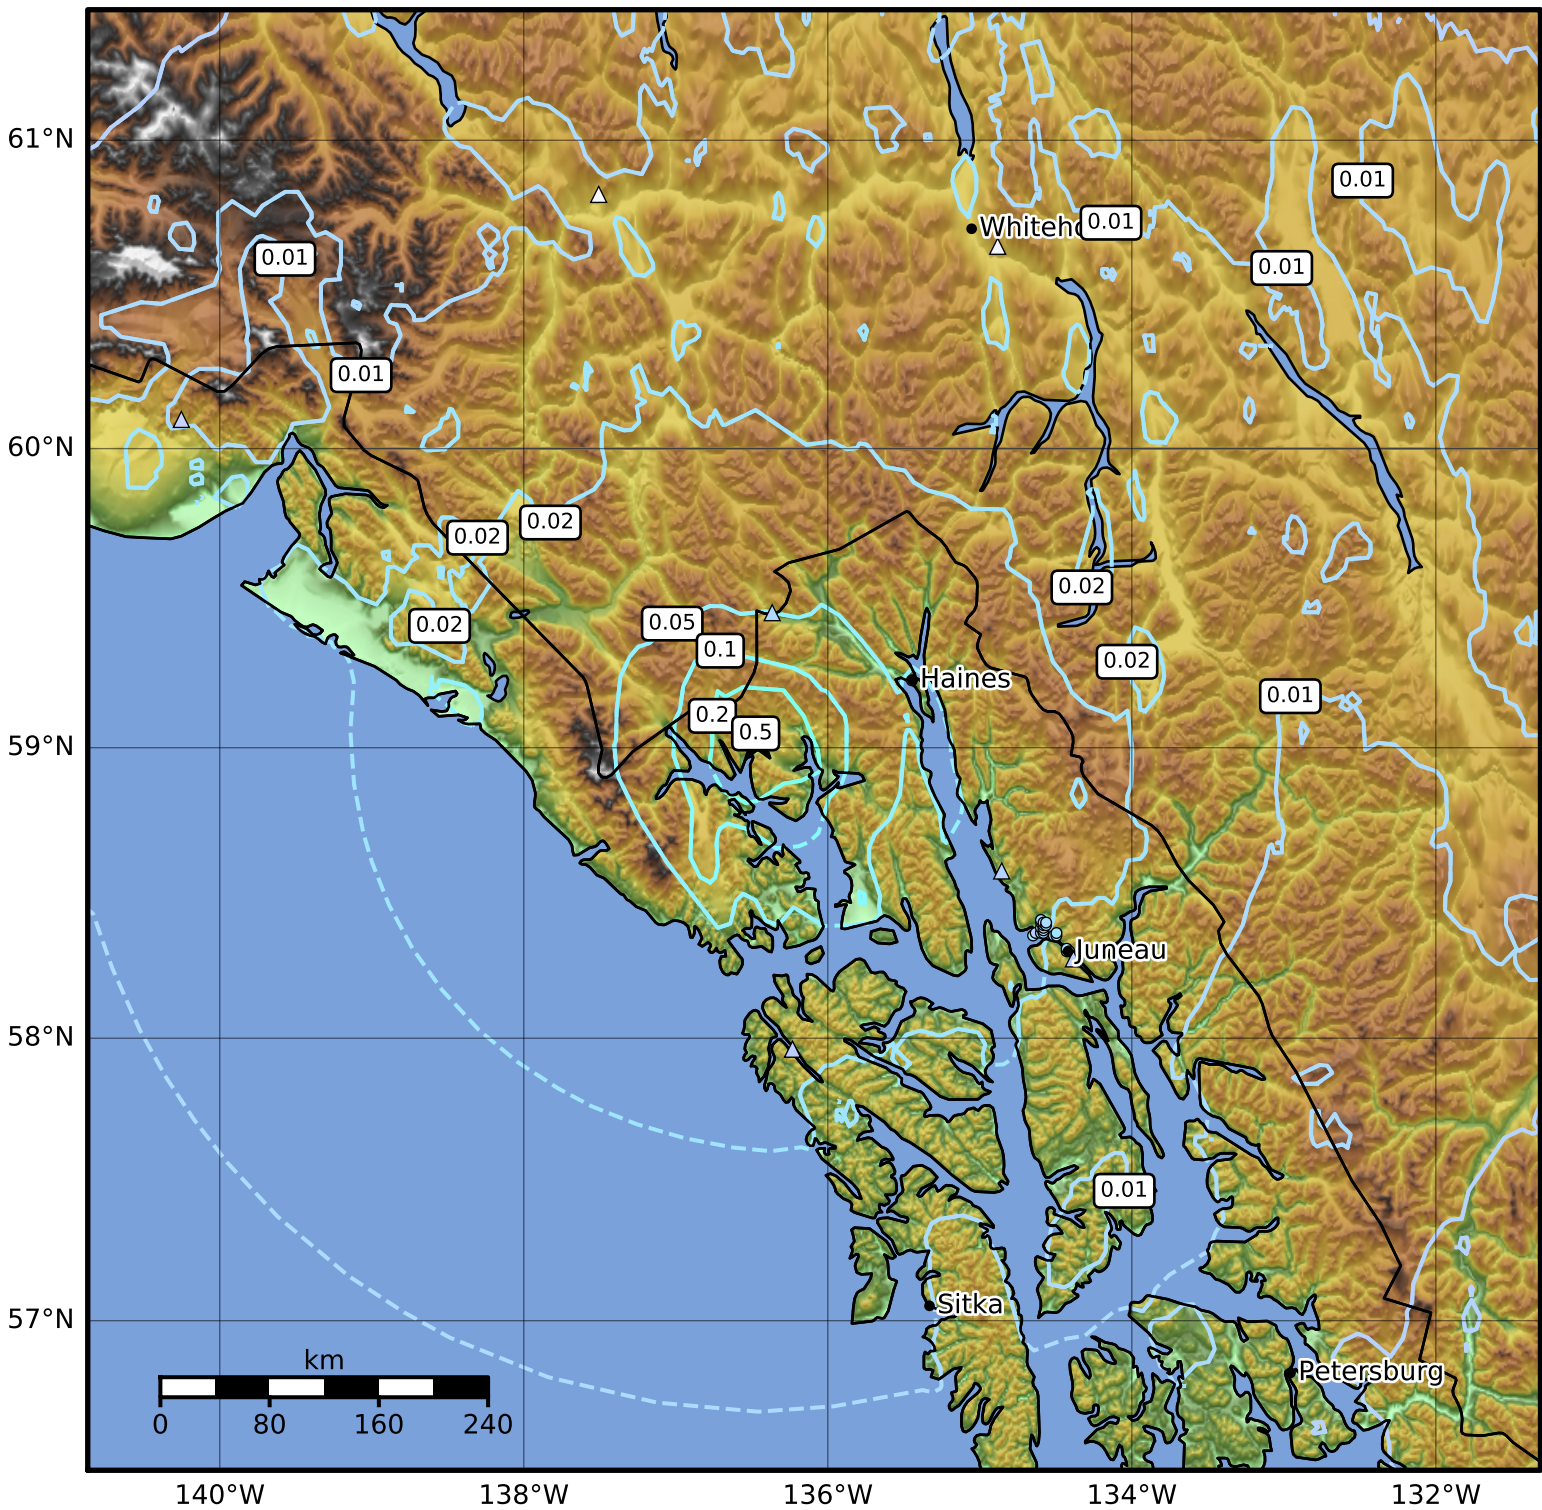

3.0 Second Peak Spectral Acceleration Map Alaska Earthquake Center
 ShakeMap: 53 km (33 miles) SW of Klukwan
 Oct 28, 2023 03:01:49 UTC M5.1 N59.02 W136.46 Depth: 7.1km ID:ak023dtuk2yv

Scale based on Worden et al. (2012)