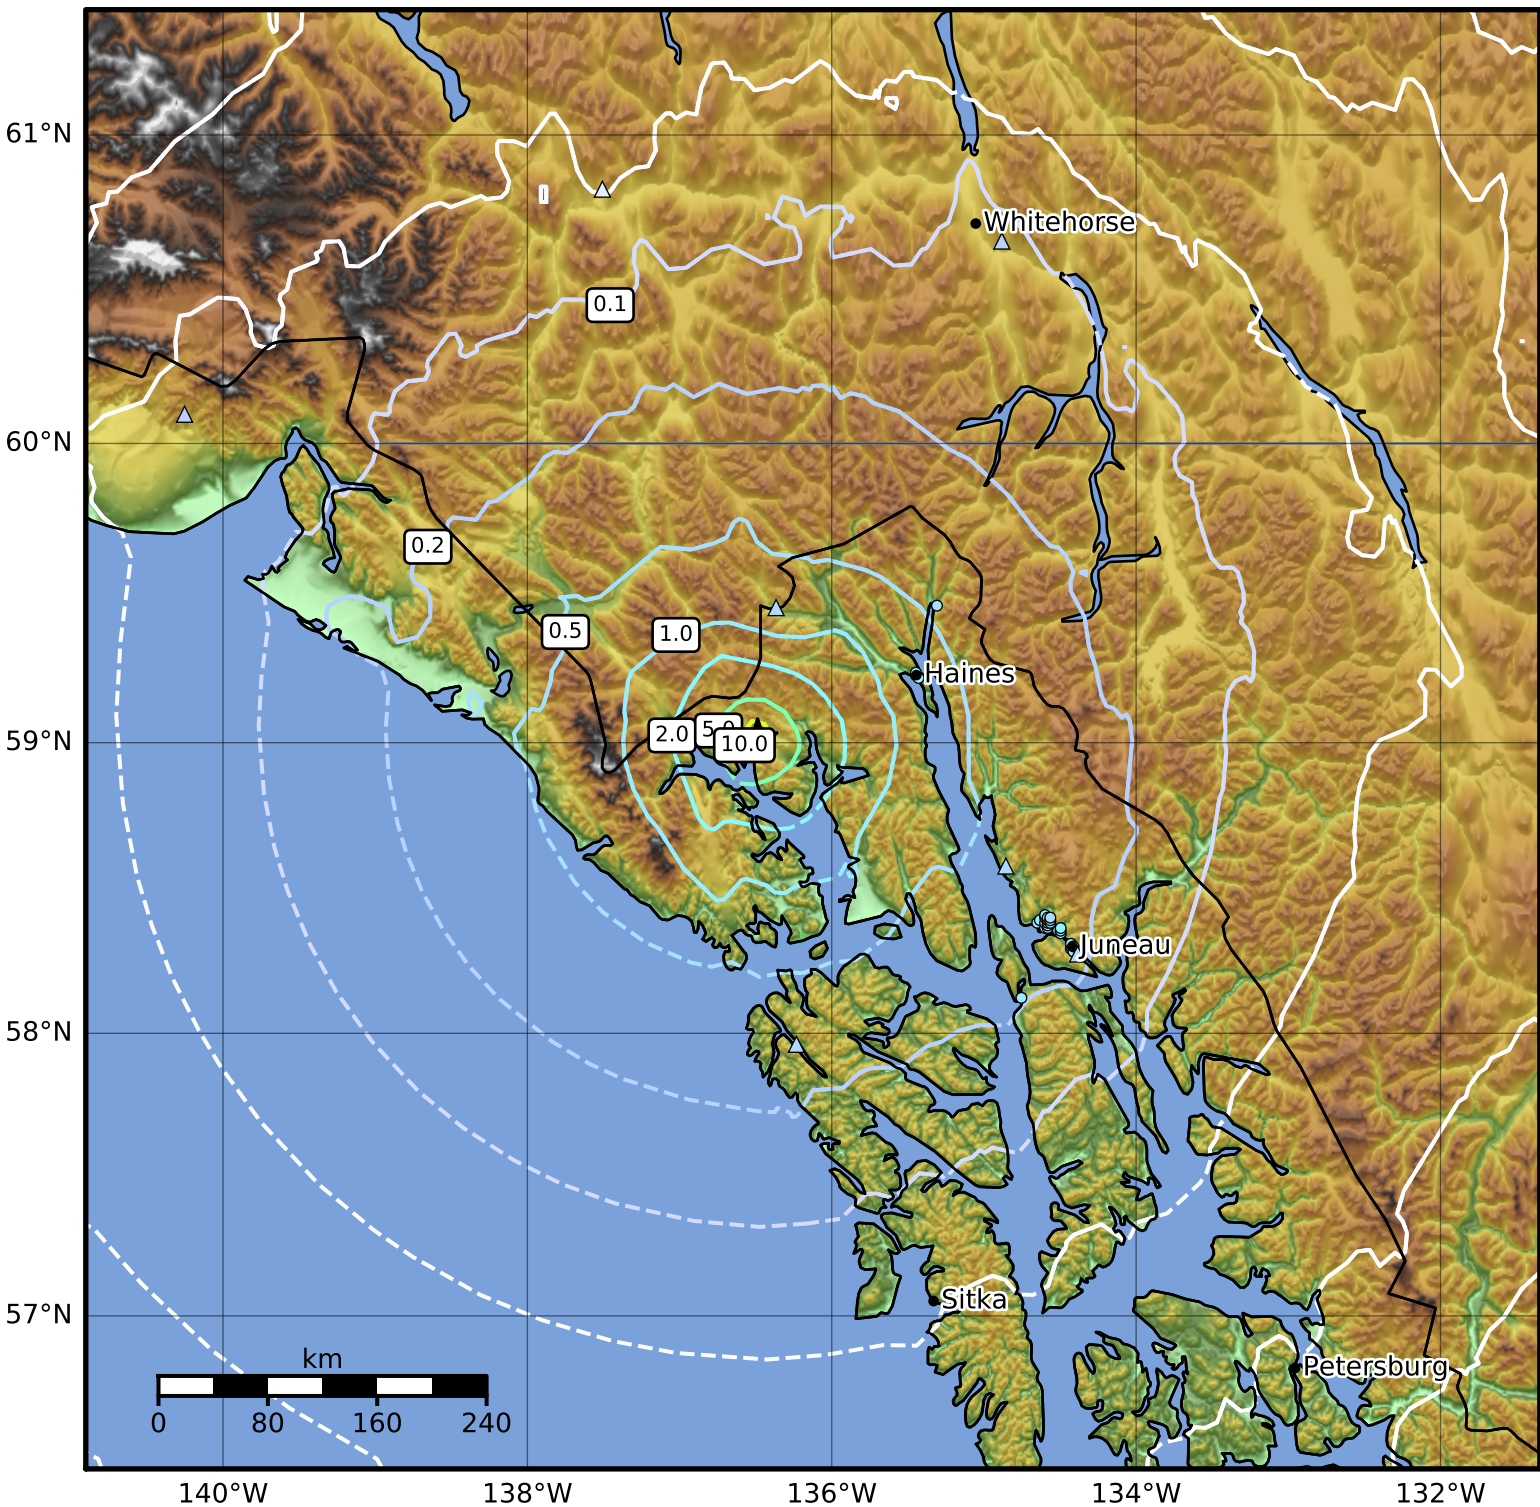

Peak Ground Acceleration Map Alaska Earthquake Center
 ShakeMap: 54 km (34 miles) SW of Klukwan
 Oct 28, 2023 03:44:10 UTC M5.3 N59.01 W136.49 Depth: 5.1km ID:ak023dtut7mp

PGA (%g)	0.1	0.2	0.5	1	2	5	10	20	50	100	200
----------	-----	-----	-----	---	---	---	----	----	----	-----	-----

Scale based on Worden et al. (2012)

Version 7: Processed 2023-10-28T04:33:59Z

△ Seismic Instrument ○ Reported Intensity

★ Epicenter