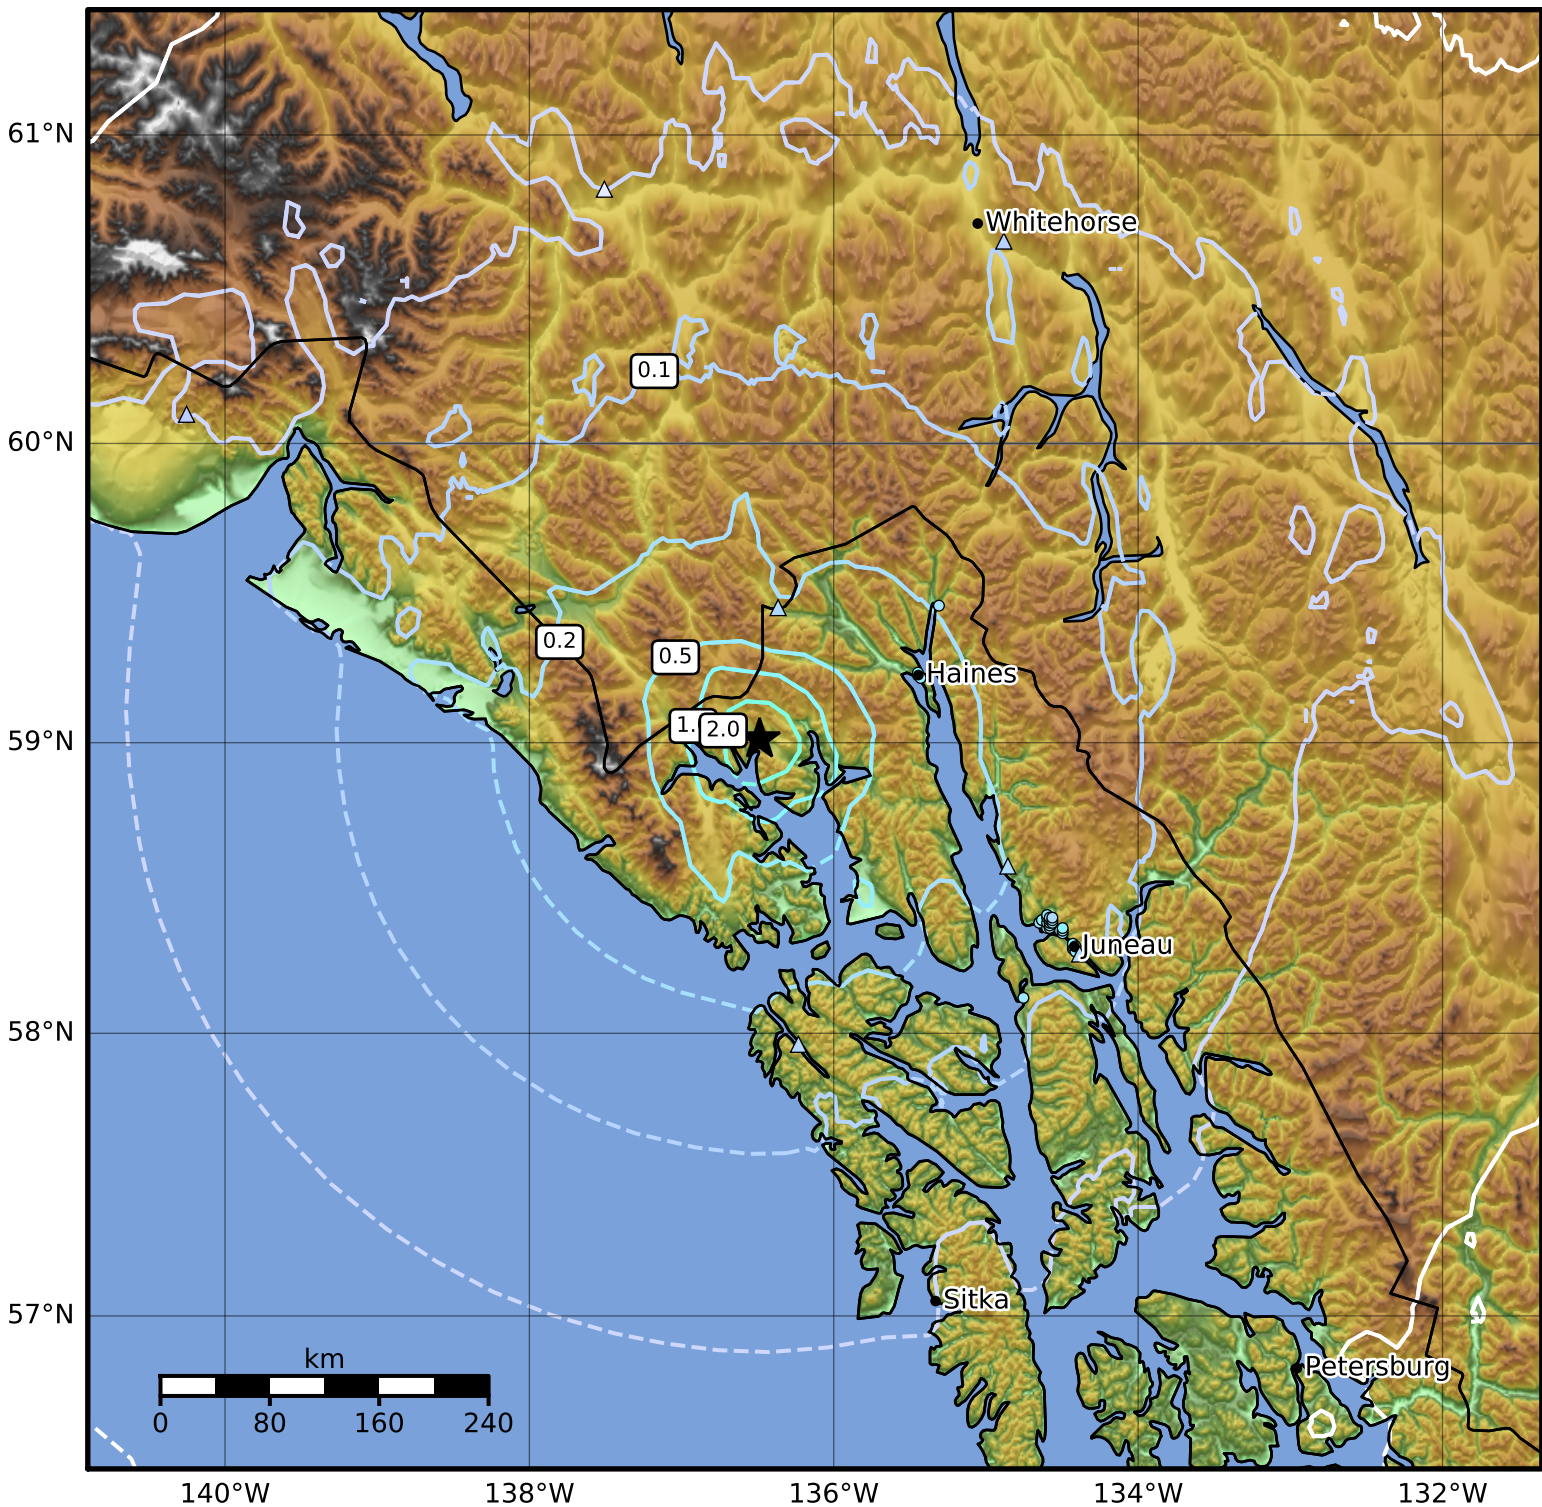

Peak Ground Velocity Map Alaska Earthquake Center
ShakeMap: 54 km (34 miles) SW of Klukwan
Oct 28, 2023 03:44:10 UTC M5.3 N59.01 W136.49 Depth: 5.1km ID:ak023dtut7mp

PGV (cm/s)	0.1	0.2	0.5	1	2	5	10	20	50	100	200
------------	-----	-----	-----	---	---	---	----	----	----	-----	-----

Scale based on Worden et al. (2012)

△ Seismic Instrument ○ Reported Intensity

★ Epicenter

Version 7: Processed 2023-10-28T04:33:59Z