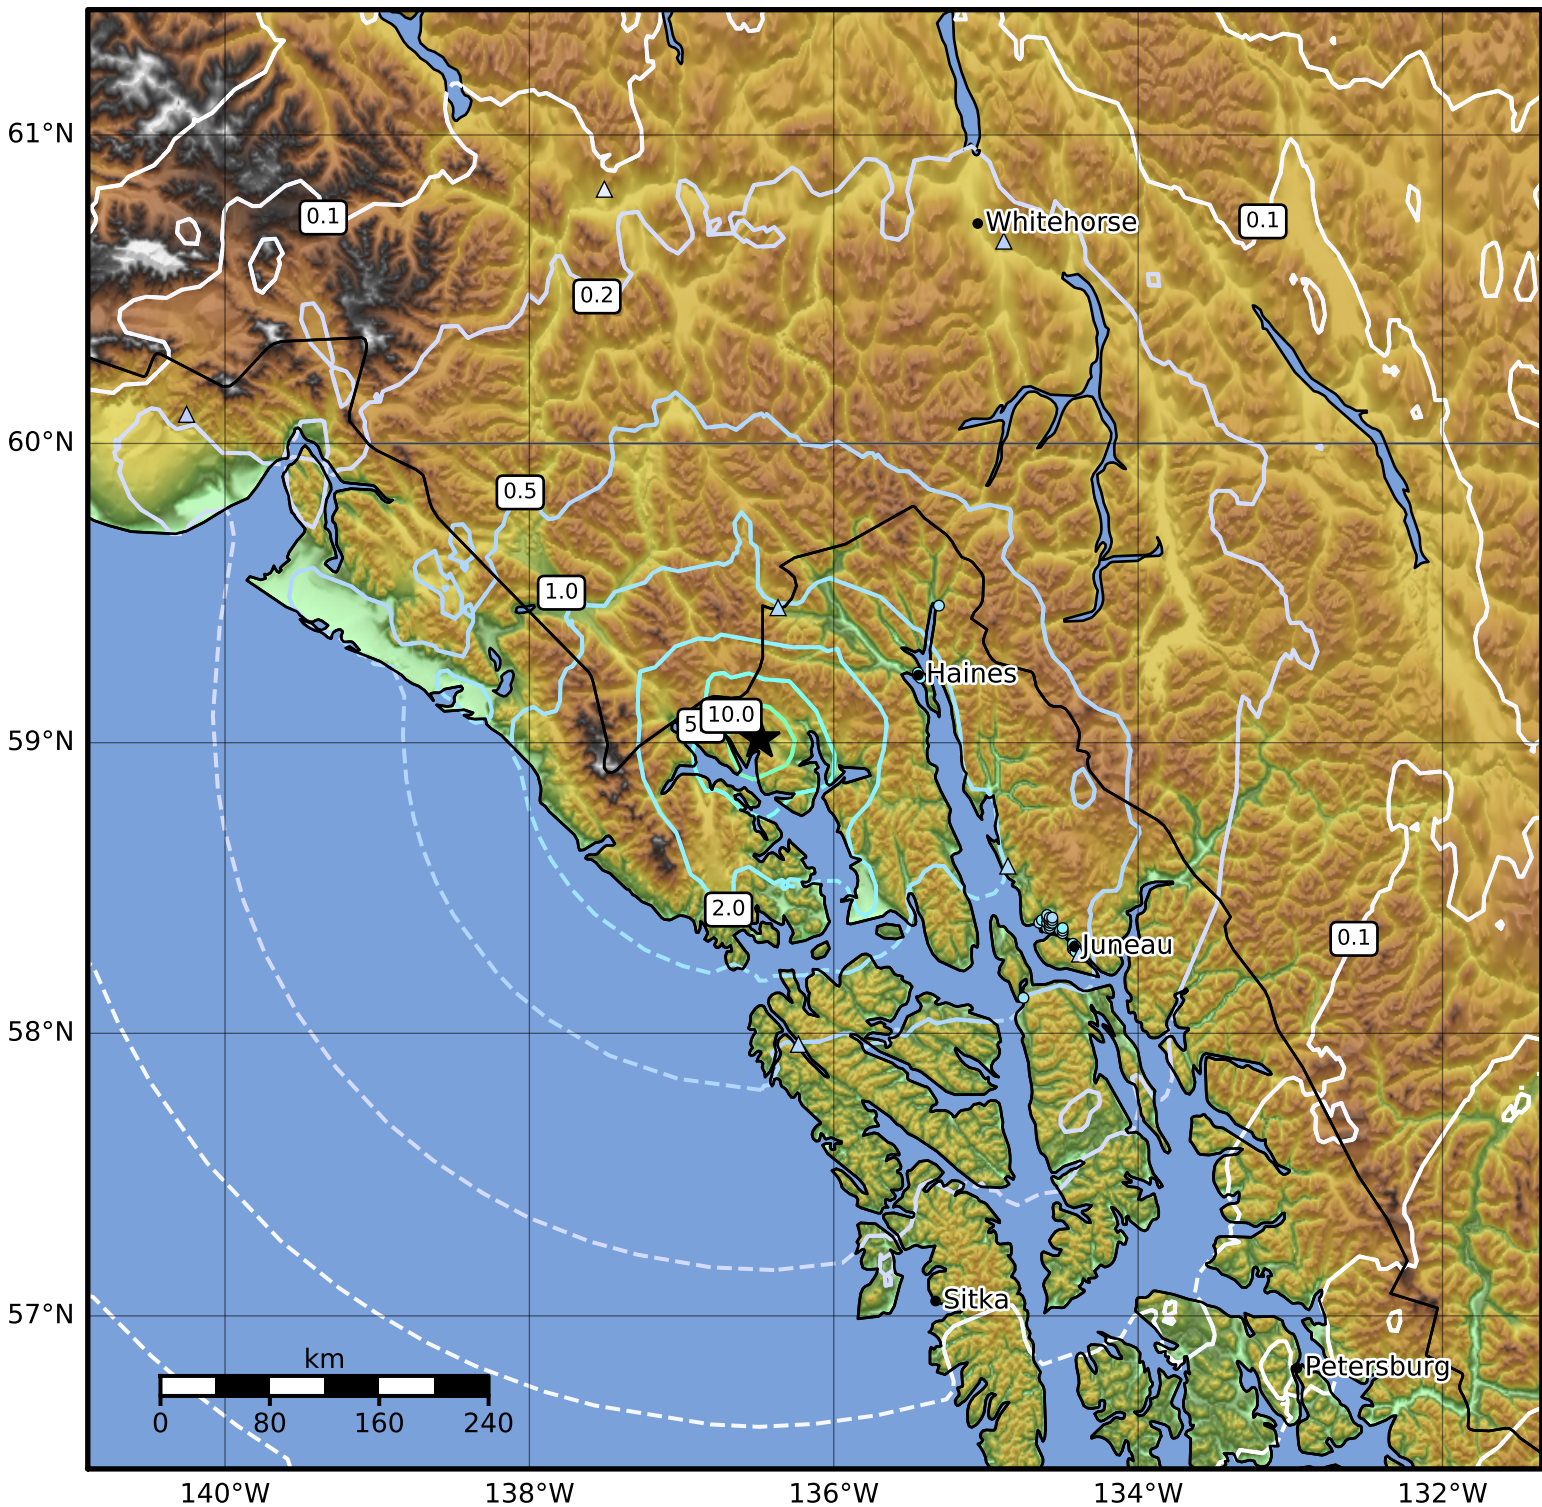

0.3 Second Peak Spectral Acceleration Map Alaska Earthquake Center
 ShakeMap: 54 km (34 miles) SW of Klukwan
 Oct 28, 2023 03:44:10 UTC M5.3 N59.01 W136.49 Depth: 5.1km ID:ak023dtut7mp

SA(0.3) (%g)	0.1	0.2	0.5	1	2	5	10	20	50	100	200
--------------	-----	-----	-----	---	---	---	----	----	----	-----	-----

Scale based on Worden et al. (2012)

Version 7: Processed 2023-10-28T04:33:59Z

△ Seismic Instrument ○ Reported Intensity

★ Epicenter