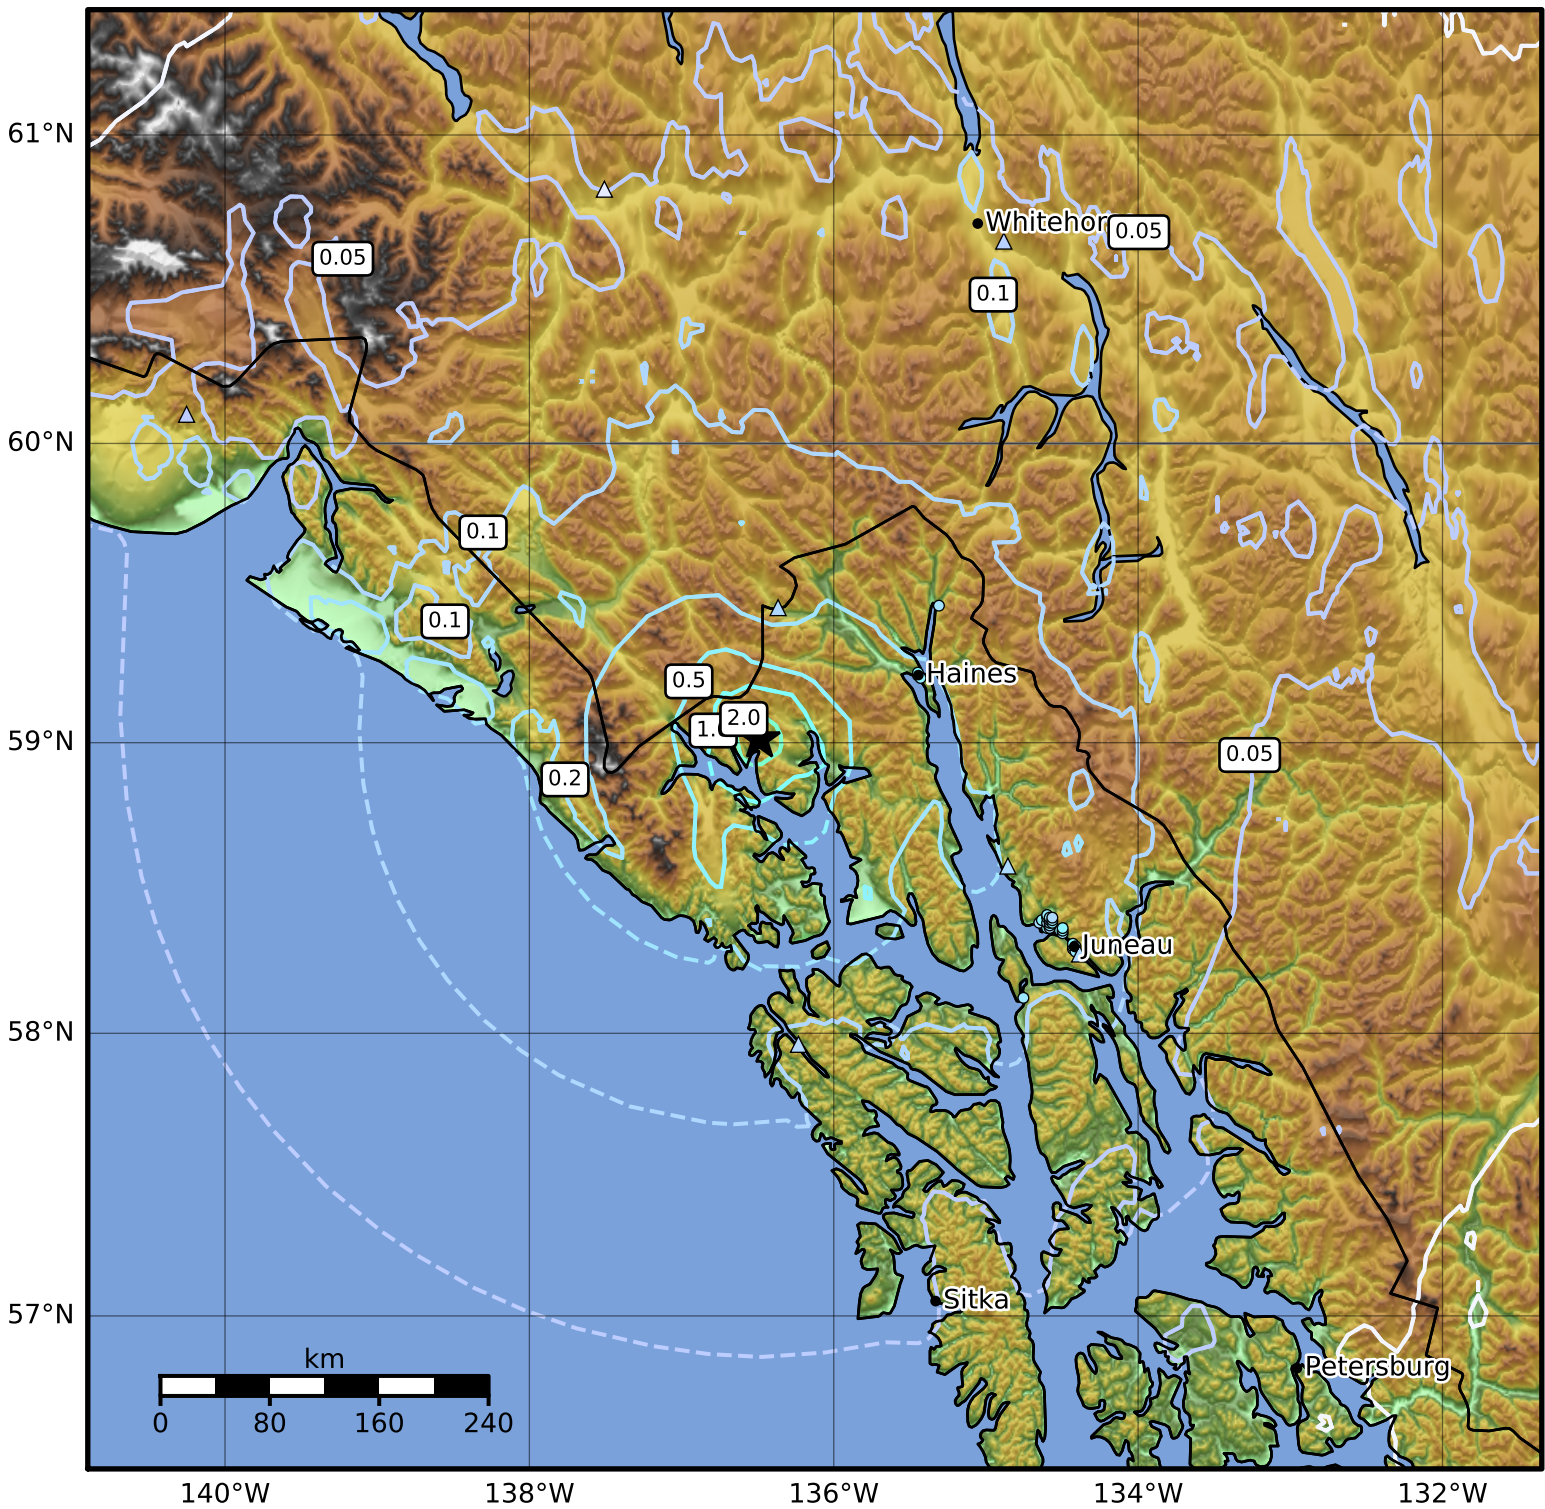

1.0 Second Peak Spectral Acceleration Map Alaska Earthquake Center  
 ShakeMap: 54 km (34 miles) SW of Klukwan  
 Oct 28, 2023 03:44:10 UTC M5.3 N59.01 W136.49 Depth: 5.1km ID:ak023dtut7mp

SA(1.0) (%g)	0.1	0.2	0.5	1	2	5	10	20	50	100	200
--------------	-----	-----	-----	---	---	---	----	----	----	-----	-----

Scale based on Worden et al. (2012)

Version 7: Processed 2023-10-28T04:33:59Z

△ Seismic Instrument ○ Reported Intensity

★ Epicenter