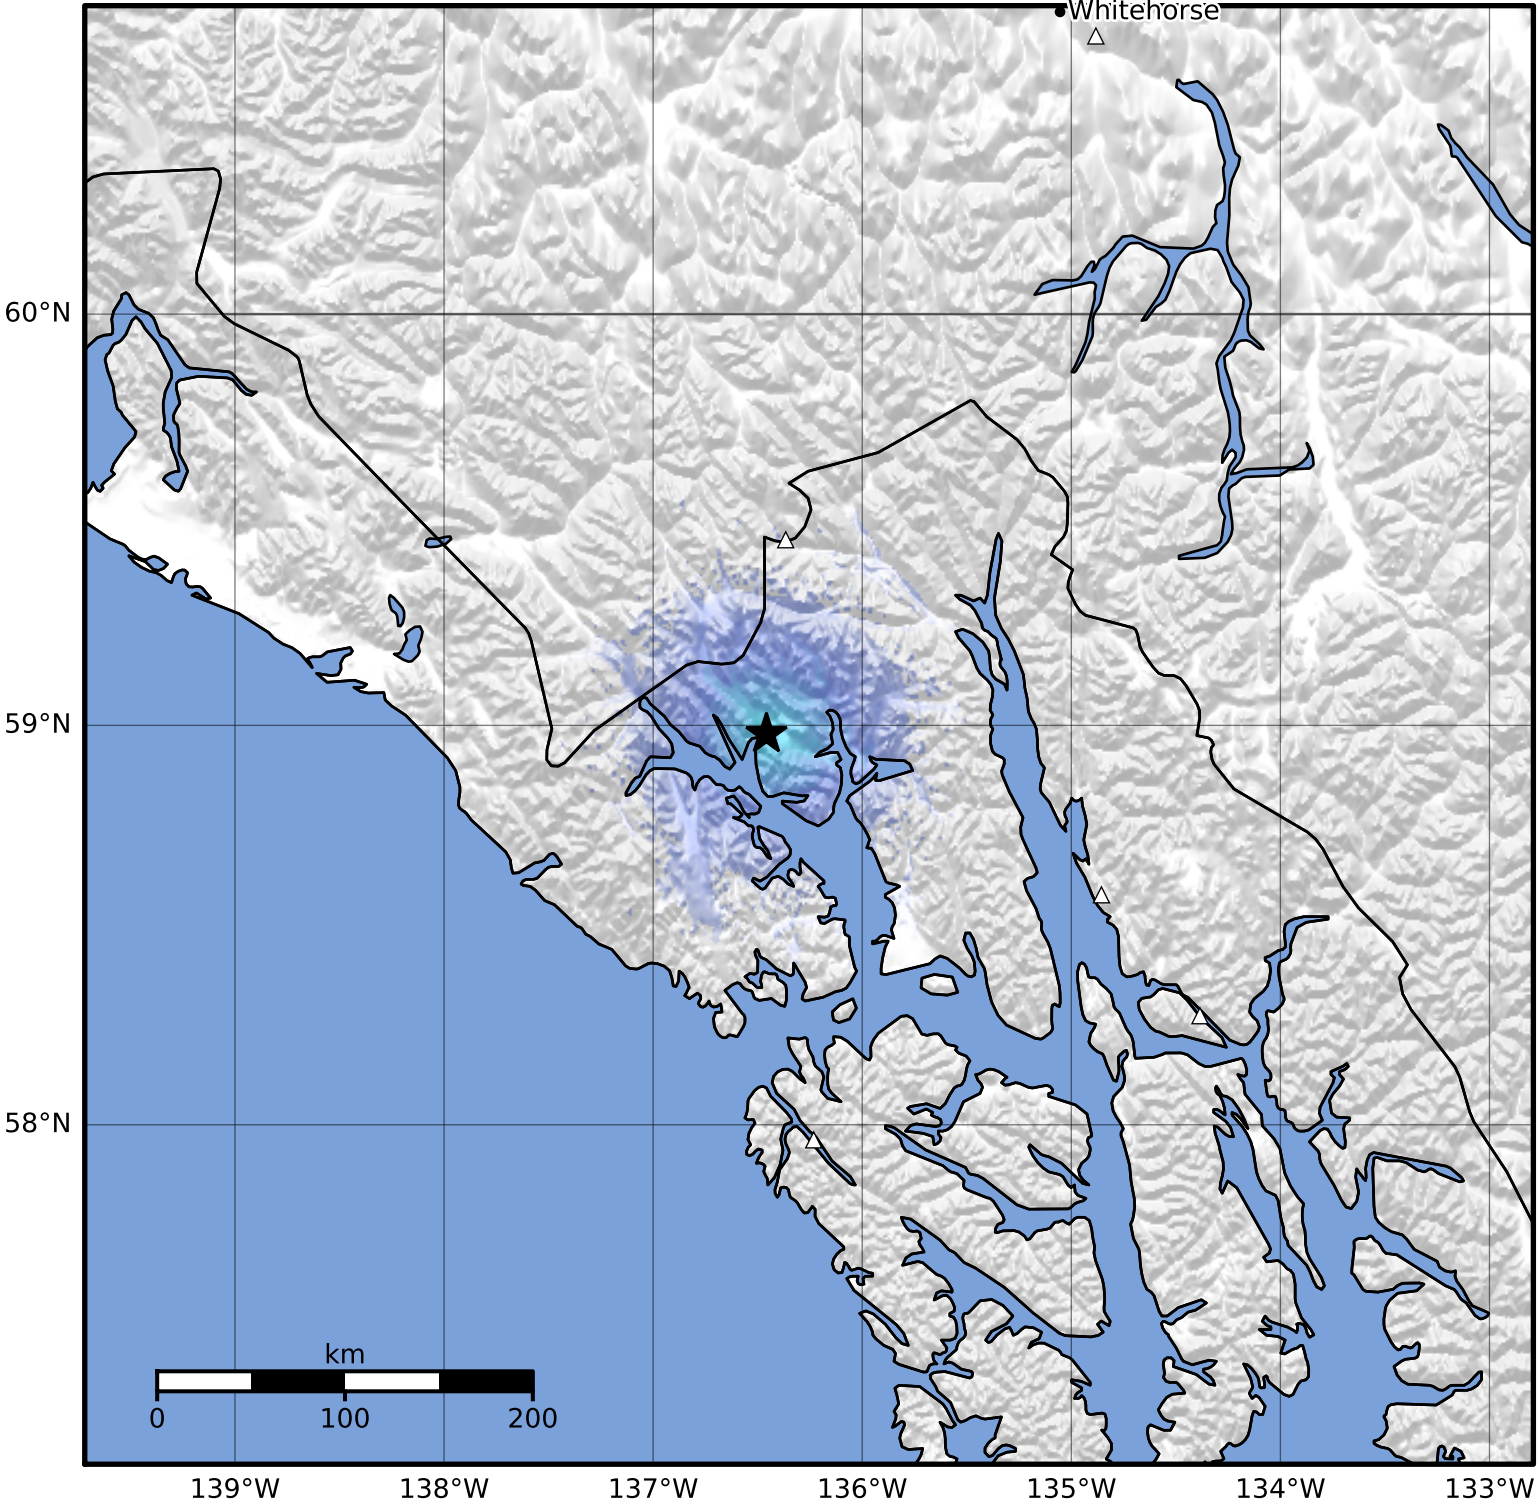

Macroseismic Intensity Map Alaska Earthquake Center
 ShakeMap: 56 km (35 miles) SW of Klukwan
 Oct 28, 2023 05:11:57 UTC M3.5 N58.98 W136.46 Depth: 5.9km ID:ak023dvtv3ys

SHAKING	Not felt	Weak	Light	Moderate	Strong	Very strong	Severe	Violent	Extreme
DAMAGE	None	None	None	Very light	Light	Moderate	Moderate/heavy	Heavy	Very heavy
PGA(%g)	<0.0464	0.297	2.76	6.2	11.5	21.5	40.1	74.7	>139
PGV(cm/s)	<0.0215	0.135	1.41	4.65	9.64	20	41.4	85.8	>178
INTENSITY	I	II-III	IV	V	VI	VII	VIII	IX	X+

Scale based on Worden et al. (2012) Version 2: Processed 2023-10-28T21:36:58Z
 △ Seismic Instrument ○ Reported Intensity ★ Epicenter