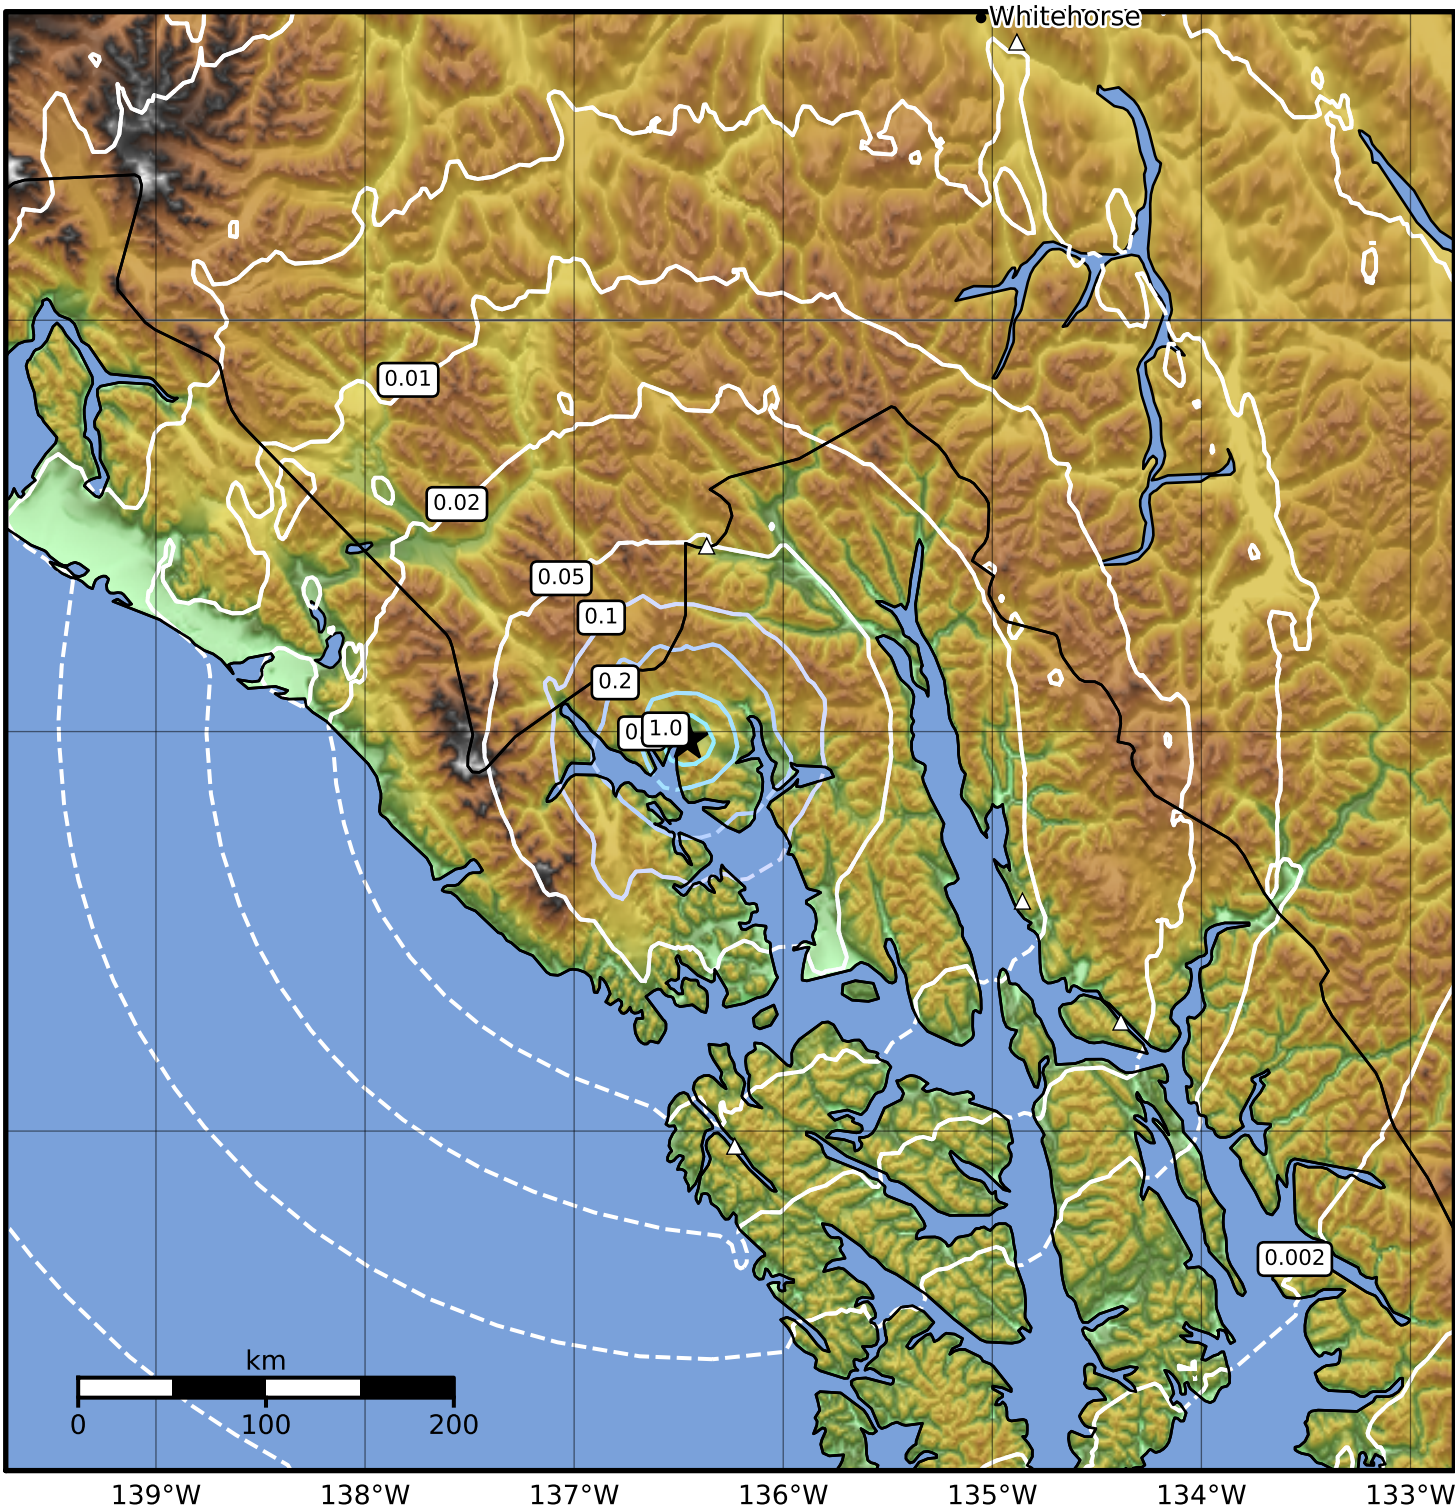

Peak Ground Acceleration Map Alaska Earthquake Center  
ShakeMap: 56 km (35 miles) SW of Klukwan  
Oct 28, 2023 05:11:57 UTC M3.5 N58.98 W136.46 Depth: 5.9km ID:ak023dvtv3ys

PGA (%g)	0.1	0.2	0.5	1	2	5	10	20	50	100	200
----------	-----	-----	-----	---	---	---	----	----	----	-----	-----

Scale based on Worden et al. (2012)

Version 2: Processed 2023-10-28T21:36:58Z

△ Seismic Instrument   ○ Reported Intensity   ★ Epicenter