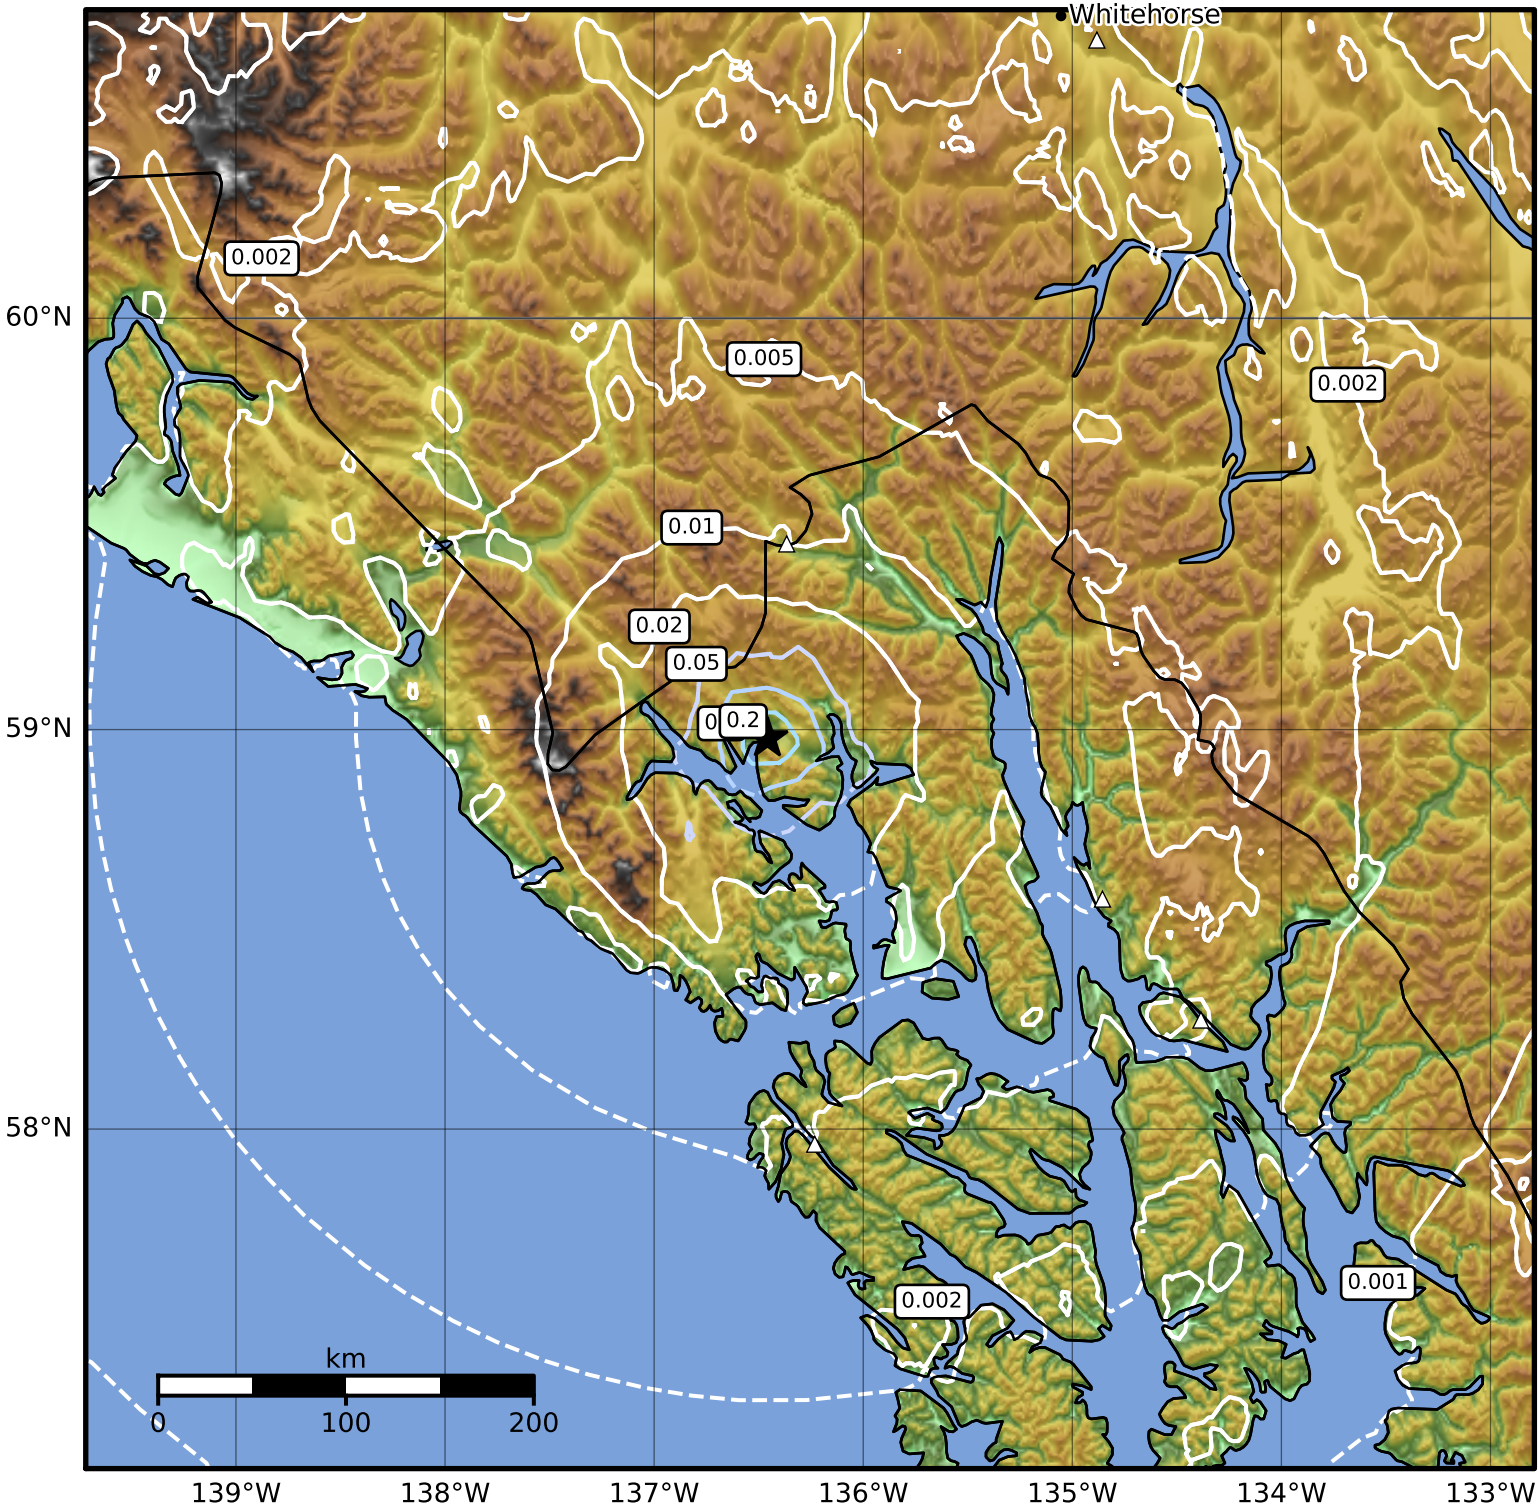

Peak Ground Velocity Map Alaska Earthquake Center
ShakeMap: 56 km (35 miles) SW of Klukwan
Oct 28, 2023 05:11:57 UTC M3.5 N58.98 W136.46 Depth: 5.9km ID:ak023dvtv3ys

Scale based on Worden et al. (2012)

Version 2: Processed 2023-10-28T21:36:58Z

△ Seismic Instrument ○ Reported Intensity

★ Epicenter