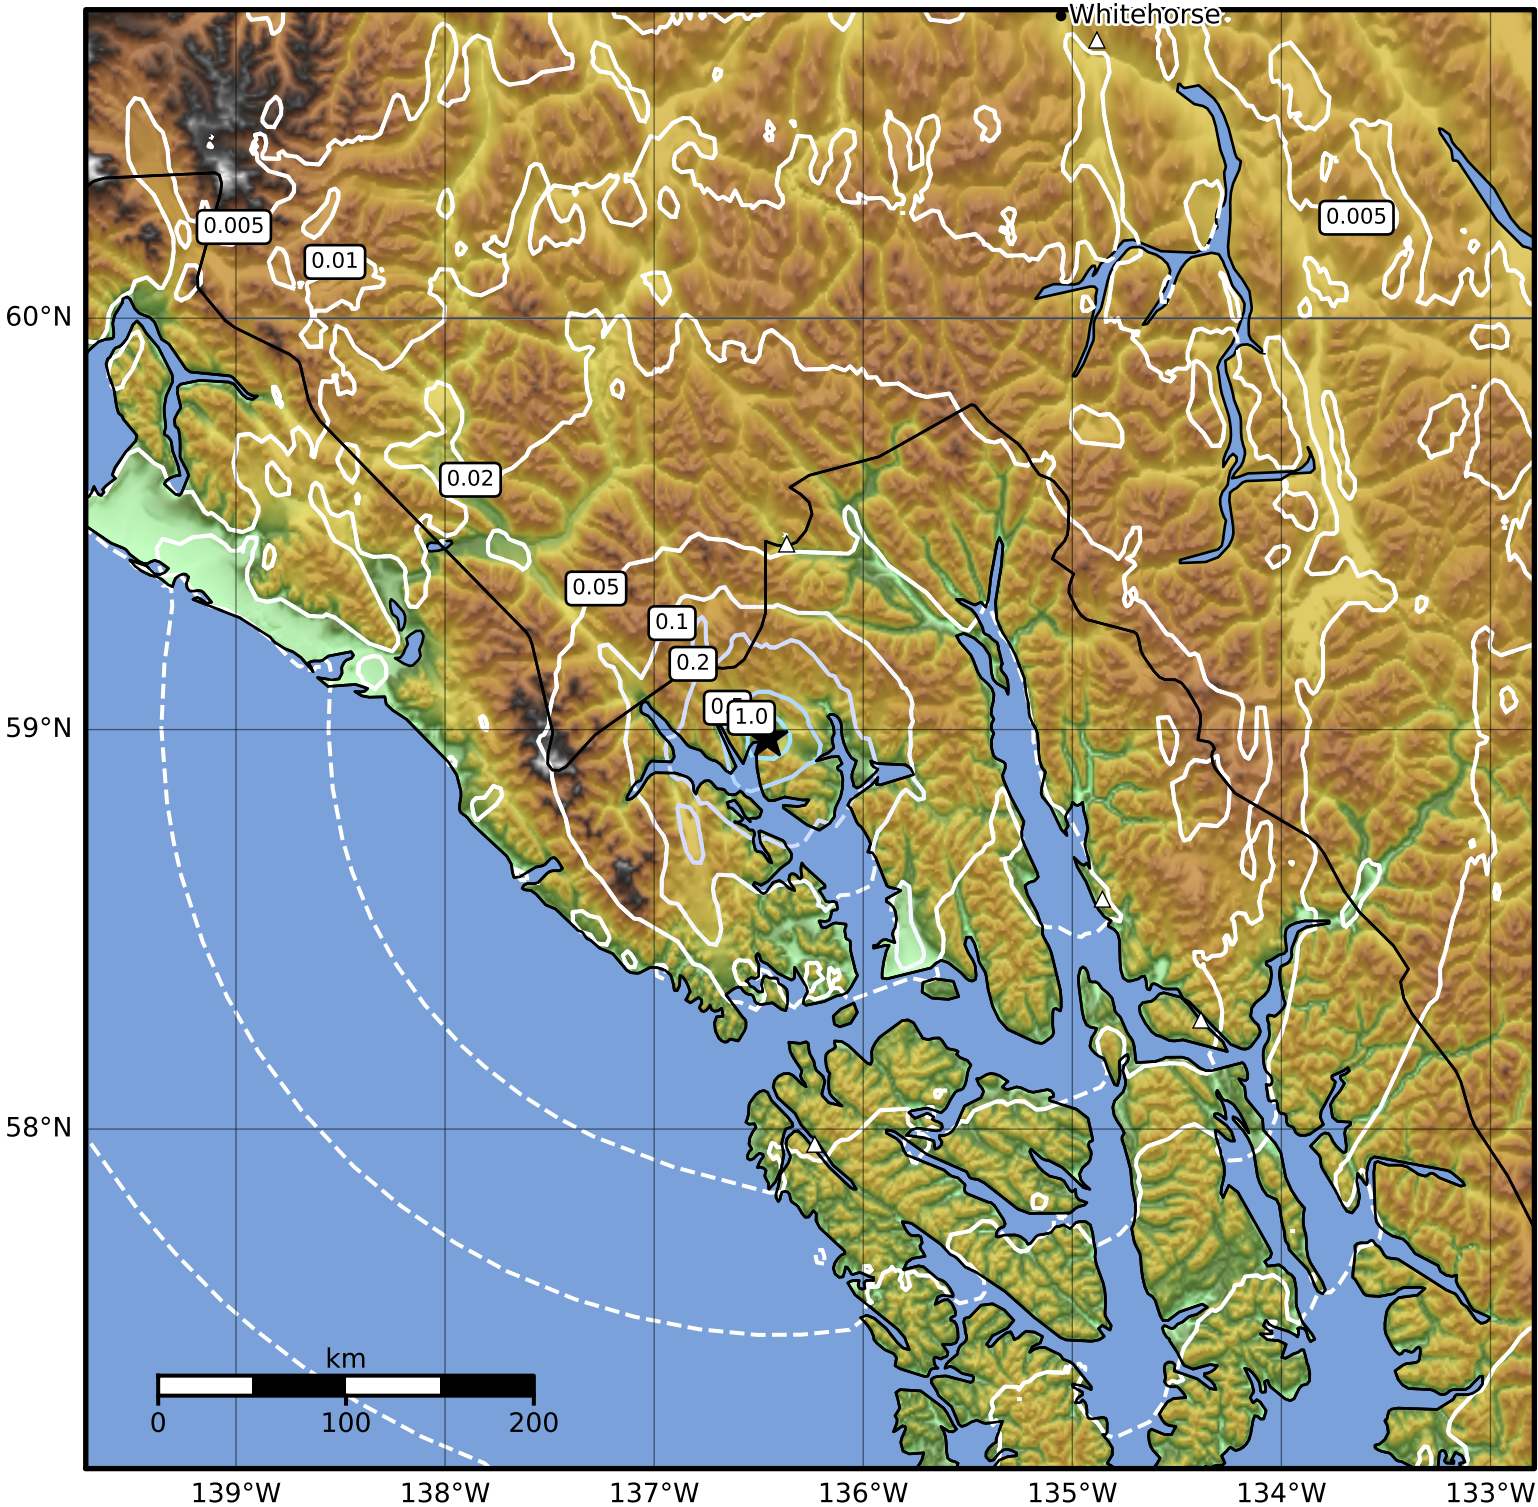

0.3 Second Peak Spectral Acceleration Map Alaska Earthquake Center
 ShakeMap: 56 km (35 miles) SW of Klukwan
 Oct 28, 2023 05:11:57 UTC M3.5 N58.98 W136.46 Depth: 5.9km ID:ak023dvtv3ys

SA(0.3) (%g)	0.1	0.2	0.5	1	2	5	10	20	50	100	200
---------------------	------------	------------	------------	----------	----------	----------	-----------	-----------	-----------	------------	------------

Scale based on Worden et al. (2012)

Version 2: Processed 2023-10-28T21:36:58Z

△ Seismic Instrument ○ Reported Intensity

★ Epicenter