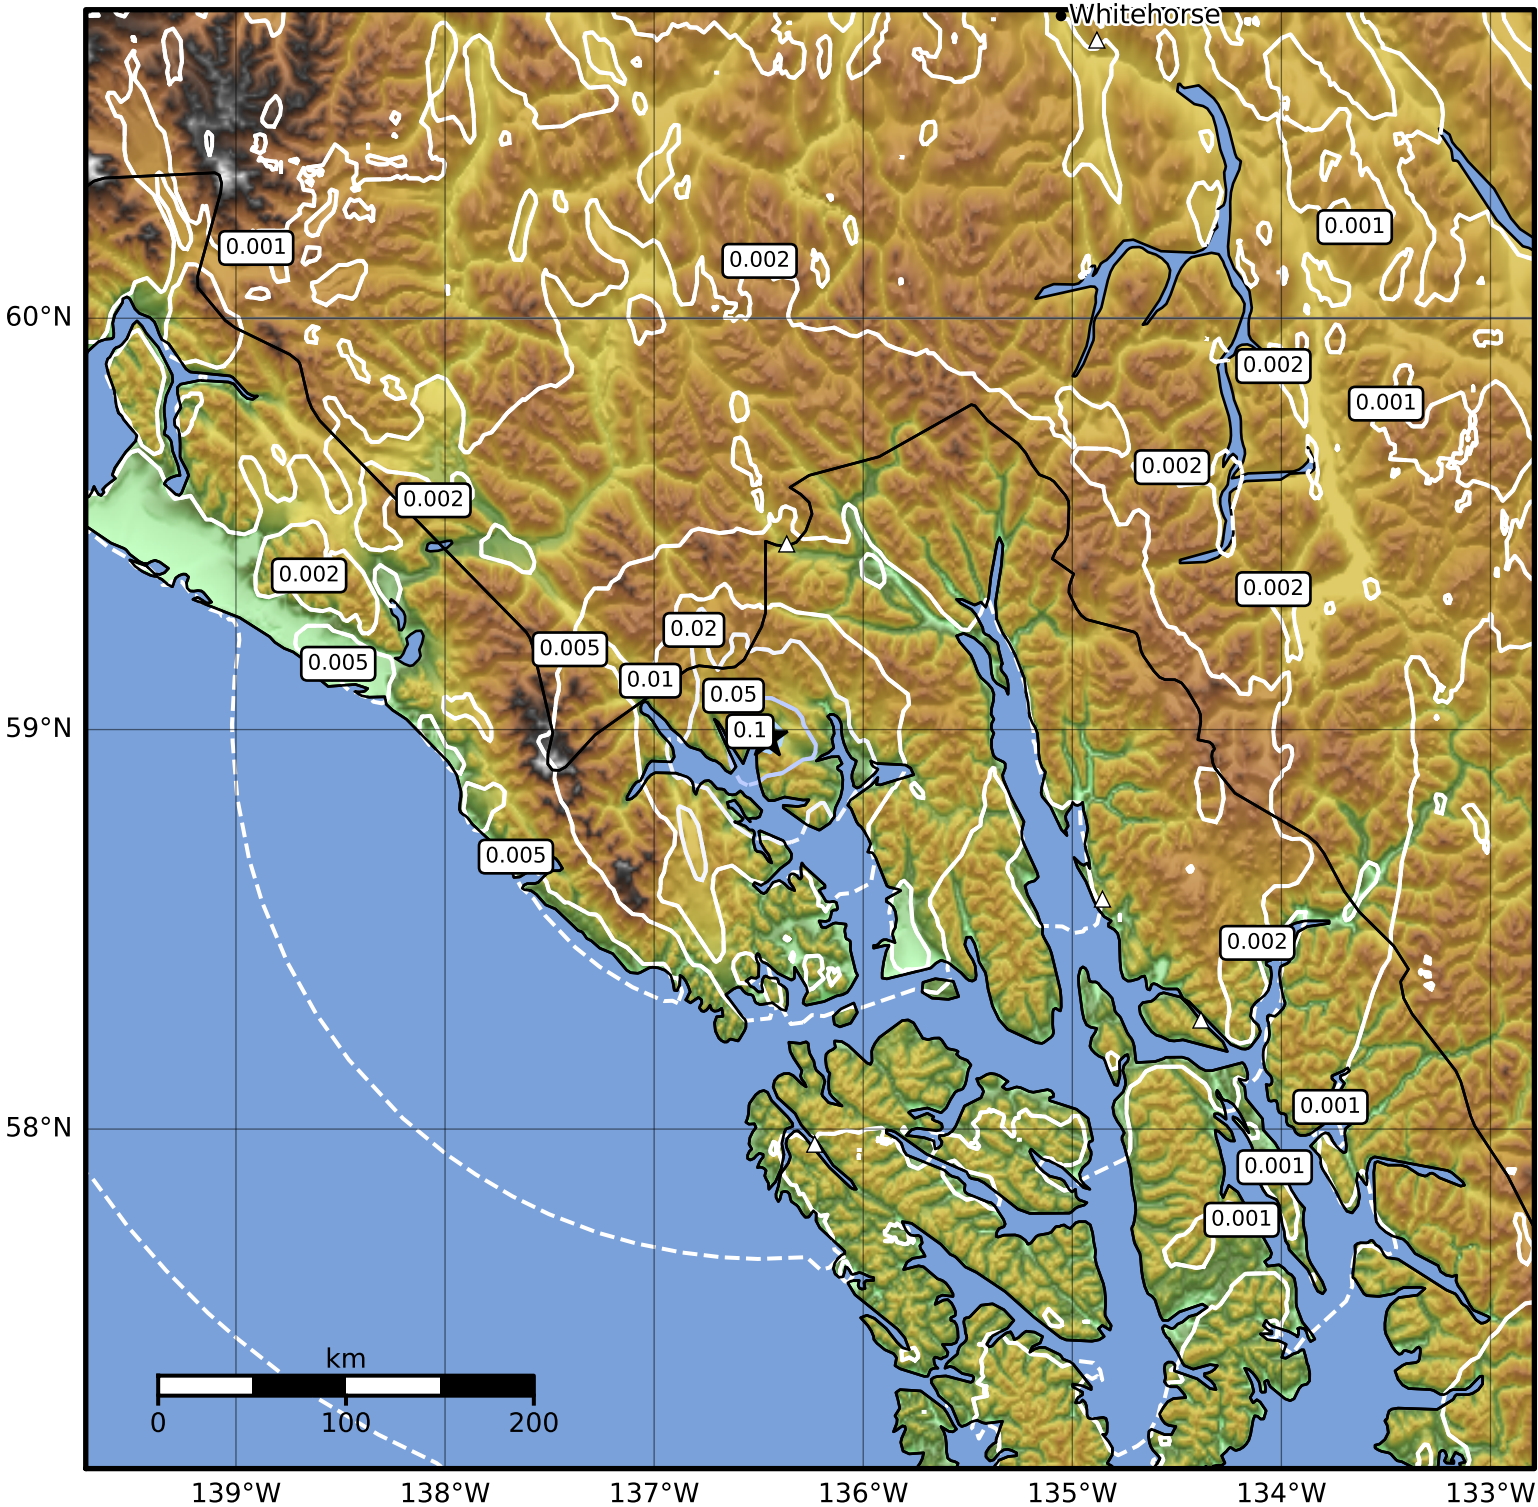

1.0 Second Peak Spectral Acceleration Map Alaska Earthquake Center
 ShakeMap: 56 km (35 miles) SW of Klukwan
 Oct 28, 2023 05:11:57 UTC M3.5 N58.98 W136.46 Depth: 5.9km ID:ak023dvtv3ys

SA(1.0) (%g)	0.1	0.2	0.5	1	2	5	10	20	50	100	200
--------------	-----	-----	-----	---	---	---	----	----	----	-----	-----

Scale based on Worden et al. (2012)

Version 2: Processed 2023-10-28T21:36:58Z

△ Seismic Instrument ○ Reported Intensity

★ Epicenter