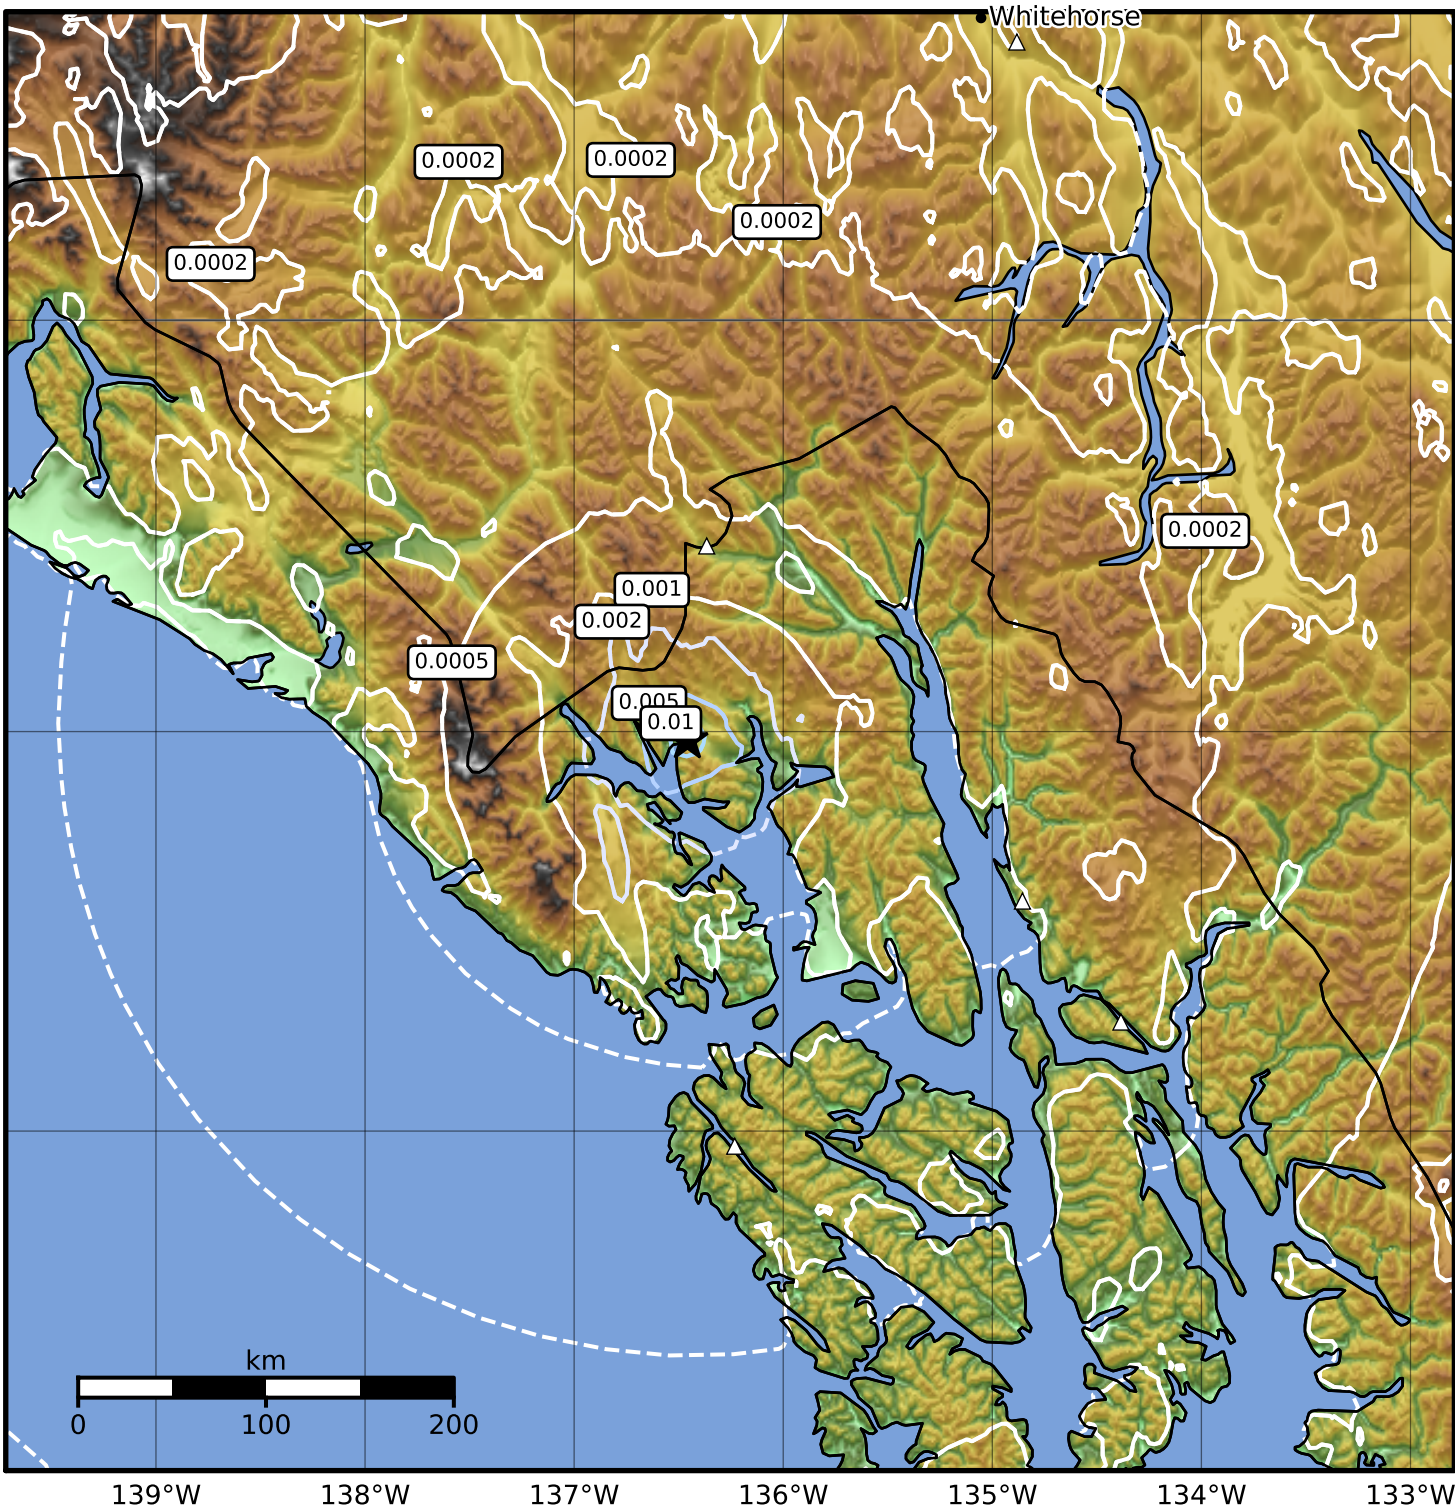

3.0 Second Peak Spectral Acceleration Map Alaska Earthquake Center
 ShakeMap: 56 km (35 miles) SW of Klukwan
 Oct 28, 2023 05:11:57 UTC M3.5 N58.98 W136.46 Depth: 5.9km ID:ak023dvtv3ys

Scale based on Worden et al. (2012)

Version 2: Processed 2023-10-28T21:36:58Z

△ Seismic Instrument ○ Reported Intensity ★ Epicenter