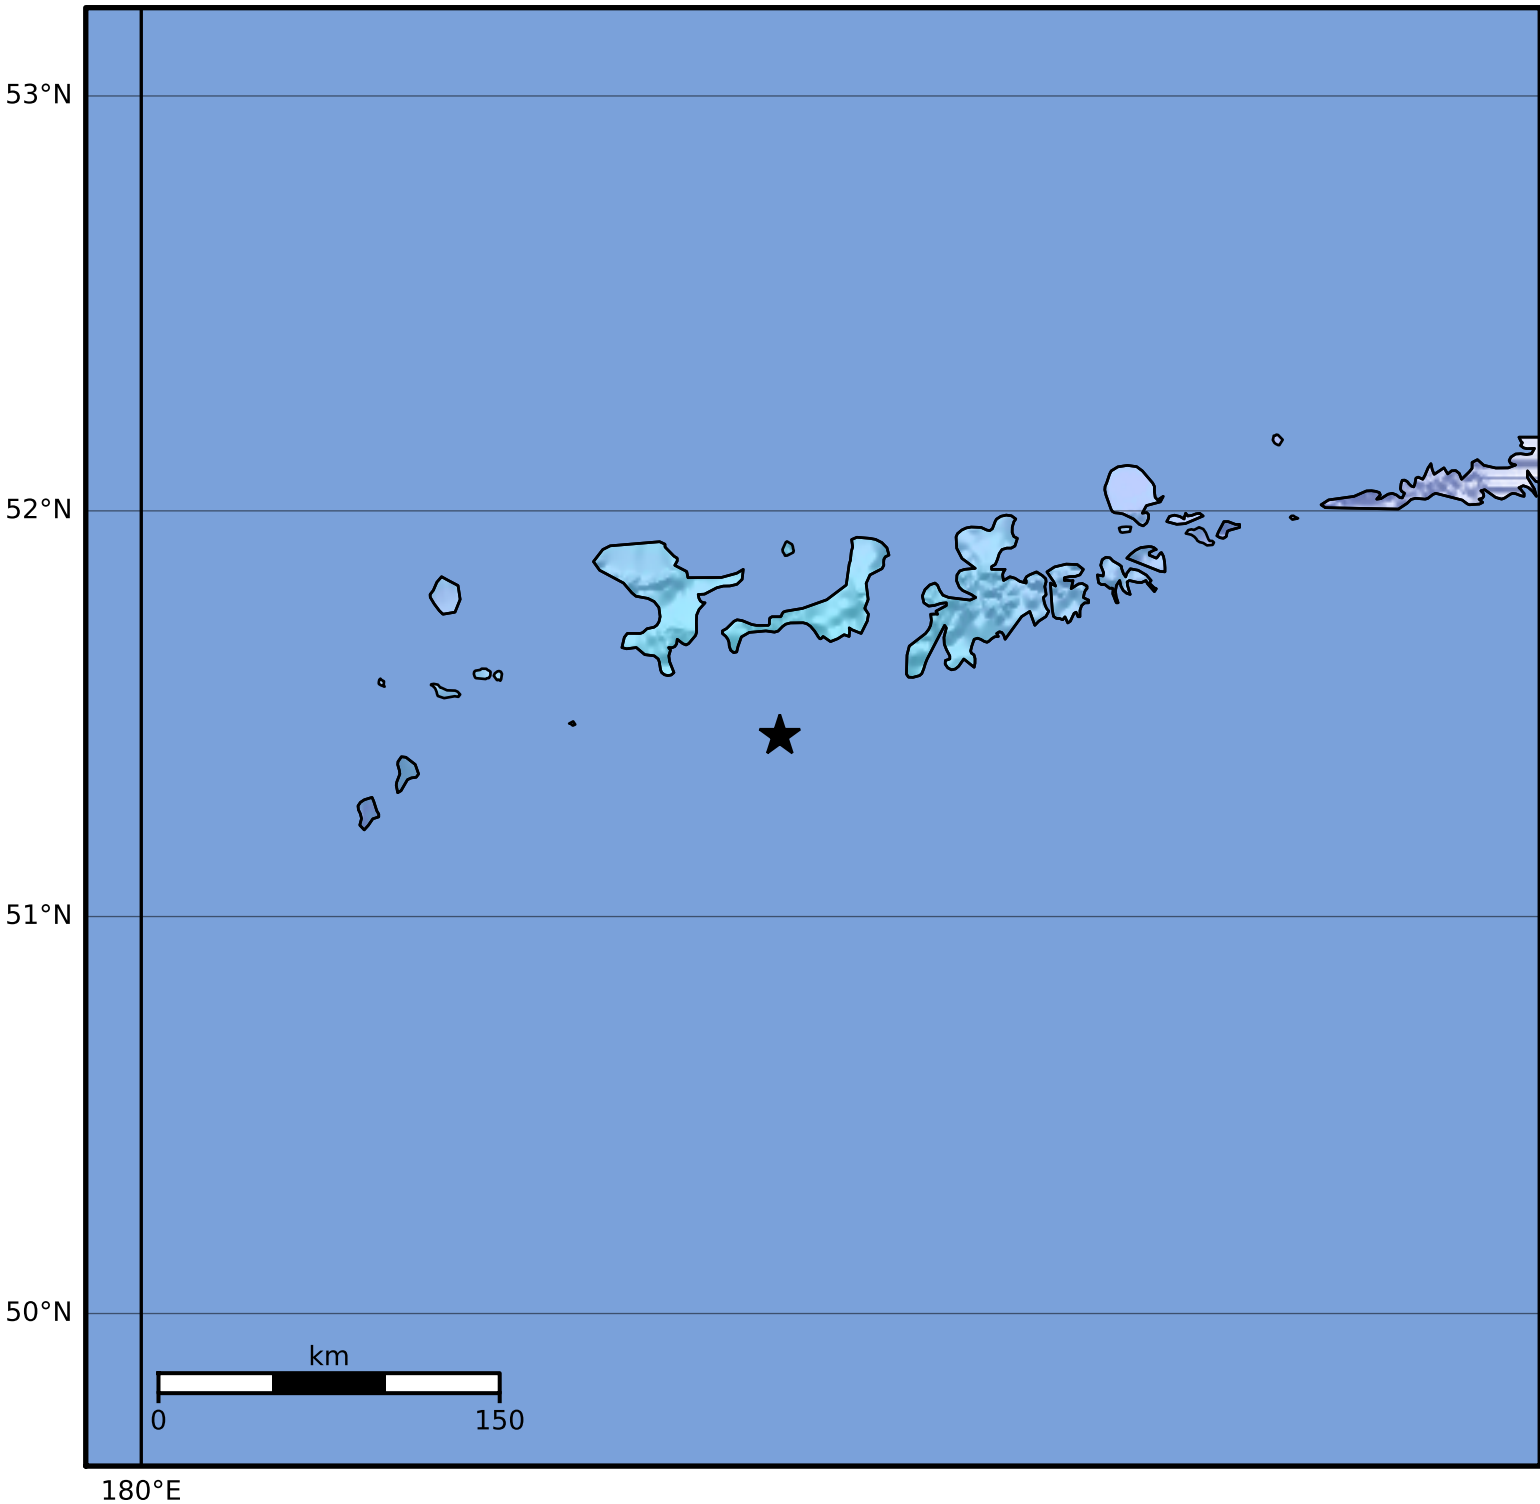

Macroseismic Intensity Map Alaska Earthquake Center
 ShakeMap: 74 km (46 miles) SW of Adak
 Oct 28, 2023 08:38:53 UTC M4.1 N51.45 W177.48 Depth: 53.2km ID:ak023dtxr6xd

SHAKING	Not felt	Weak	Light	Moderate	Strong	Very strong	Severe	Violent	Extreme
DAMAGE	None	None	None	Very light	Light	Moderate	Moderate/heavy	Heavy	Very heavy
PGA(%g)	<0.0464	0.297	2.76	6.2	11.5	21.5	40.1	74.7	>139
PGV(cm/s)	<0.0215	0.135	1.41	4.65	9.64	20	41.4	85.8	>178
INTENSITY	I	II-III	IV	V	VI	VII	VIII	IX	X+

Scale based on Worden et al. (2012)

Version 2: Processed 2023-10-28T21:54:18Z

△ Seismic Instrument ○ Reported Intensity

★ Epicenter