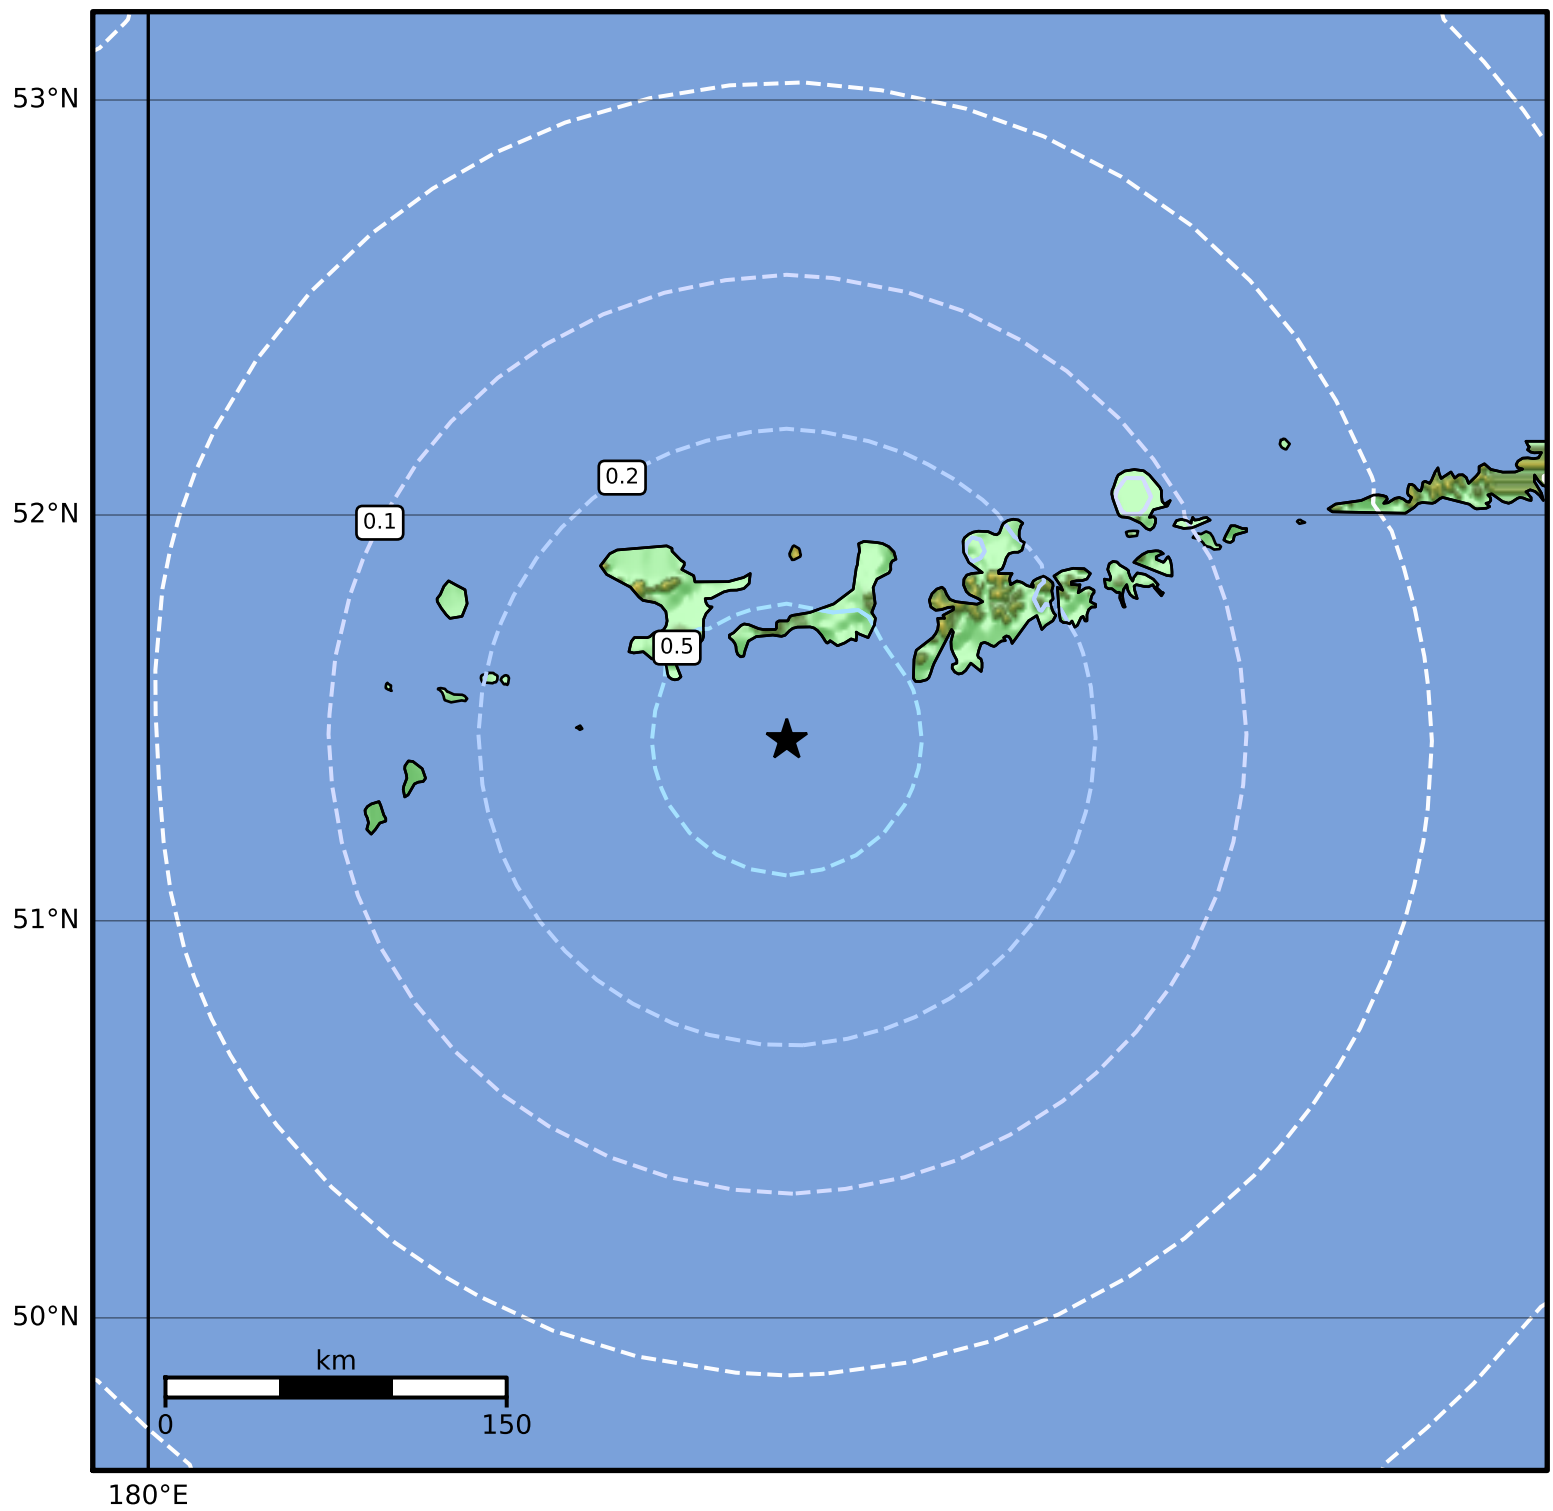

Peak Ground Acceleration Map Alaska Earthquake Center
ShakeMap: 74 km (46 miles) SW of Adak
Oct 28, 2023 08:38:53 UTC M4.1 N51.45 W177.48 Depth: 53.2km ID:ak023dtxr6xd

PGA (%g)	0.1	0.2	0.5	1	2	5	10	20	50	100	200
----------	-----	-----	-----	---	---	---	----	----	----	-----	-----

Scale based on Worden et al. (2012)

Version 2: Processed 2023-10-28T21:54:18Z

△ Seismic Instrument ○ Reported Intensity

★ Epicenter