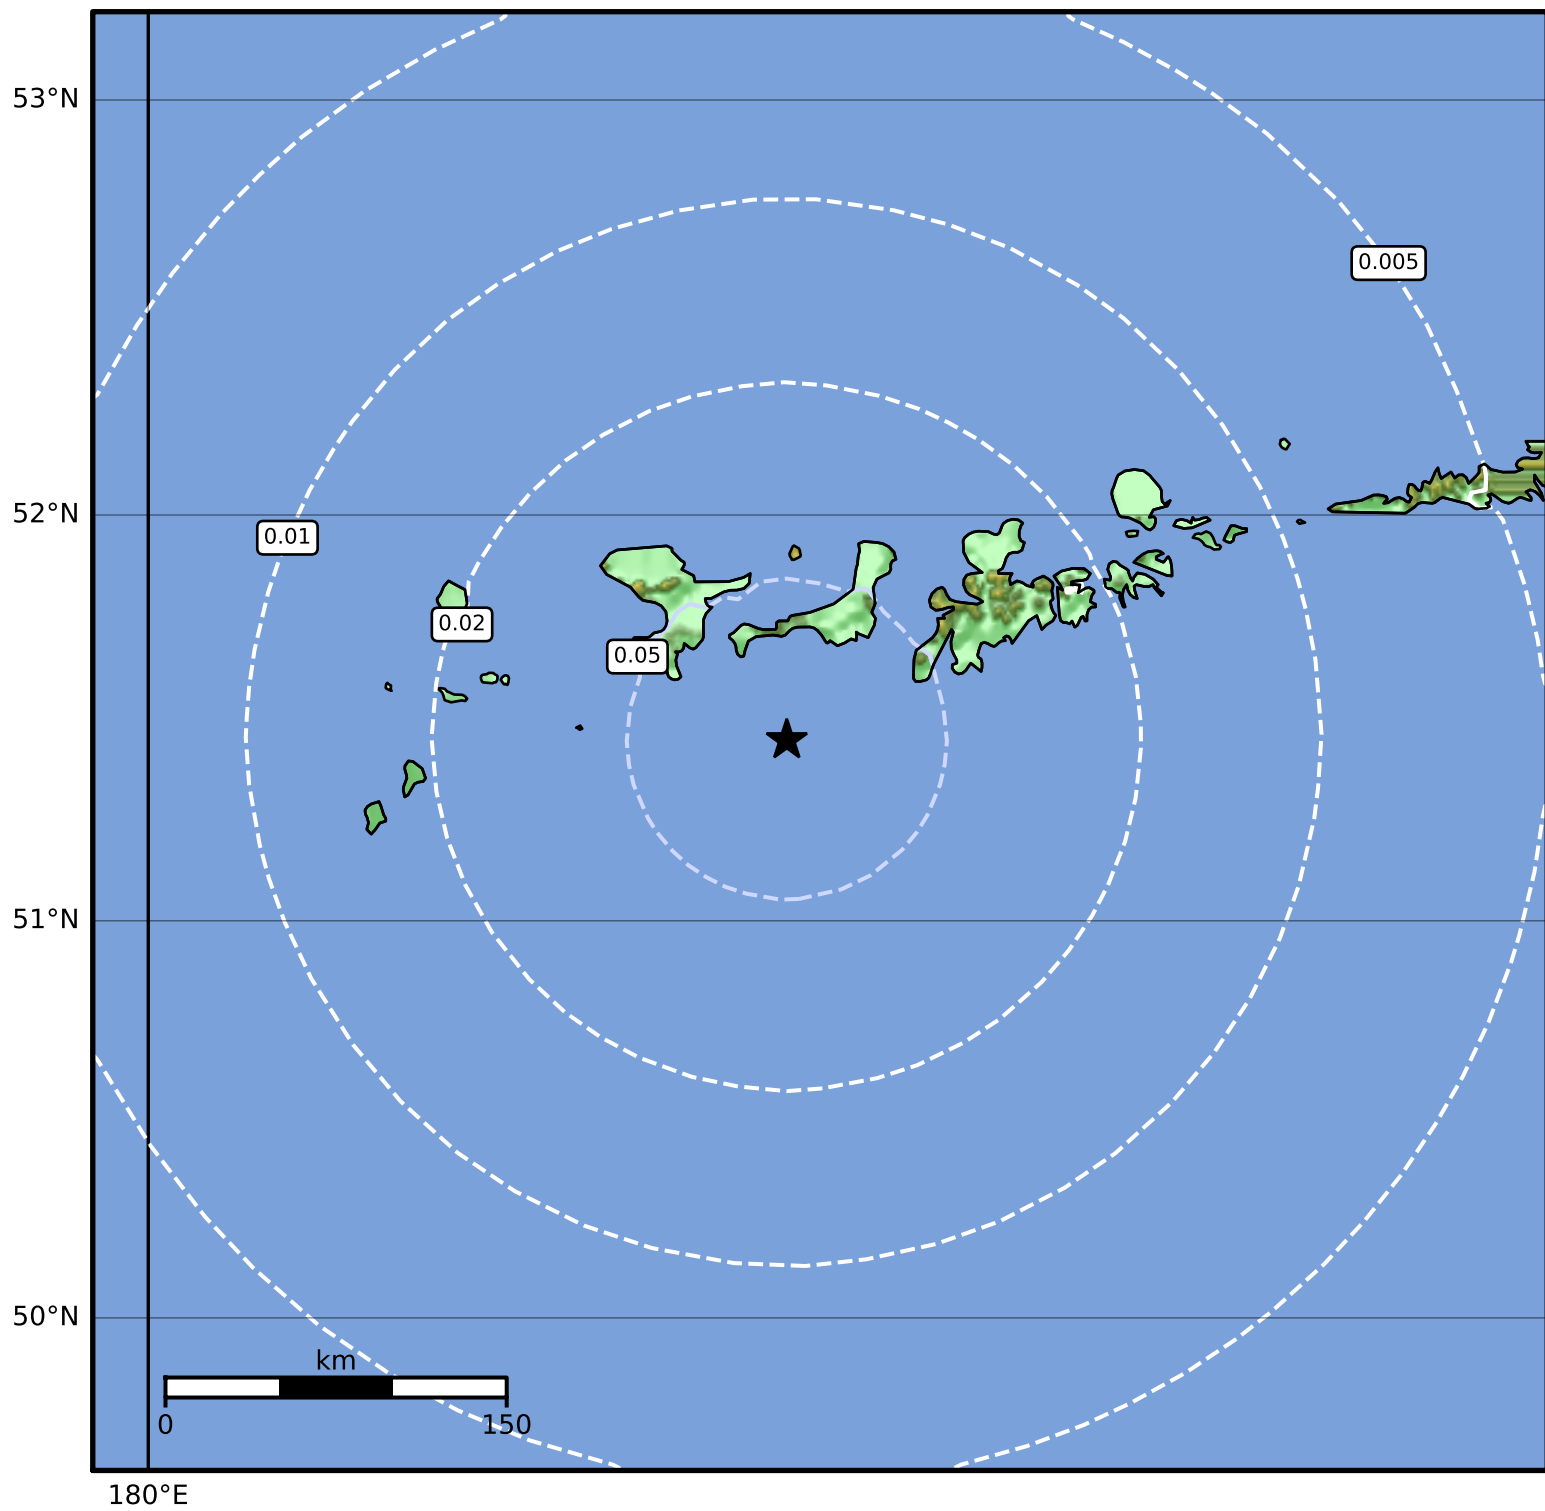

Peak Ground Velocity Map Alaska Earthquake Center  
ShakeMap: 74 km (46 miles) SW of Adak  
Oct 28, 2023 08:38:53 UTC M4.1 N51.45 W177.48 Depth: 53.2km ID:ak023dtxr6xd

PGV (cm/s)	0.1	0.2	0.5	1	2	5	10	20	50	100	200
------------	-----	-----	-----	---	---	---	----	----	----	-----	-----

Scale based on Worden et al. (2012)

Version 2: Processed 2023-10-28T21:54:18Z

△ Seismic Instrument ○ Reported Intensity

★ Epicenter