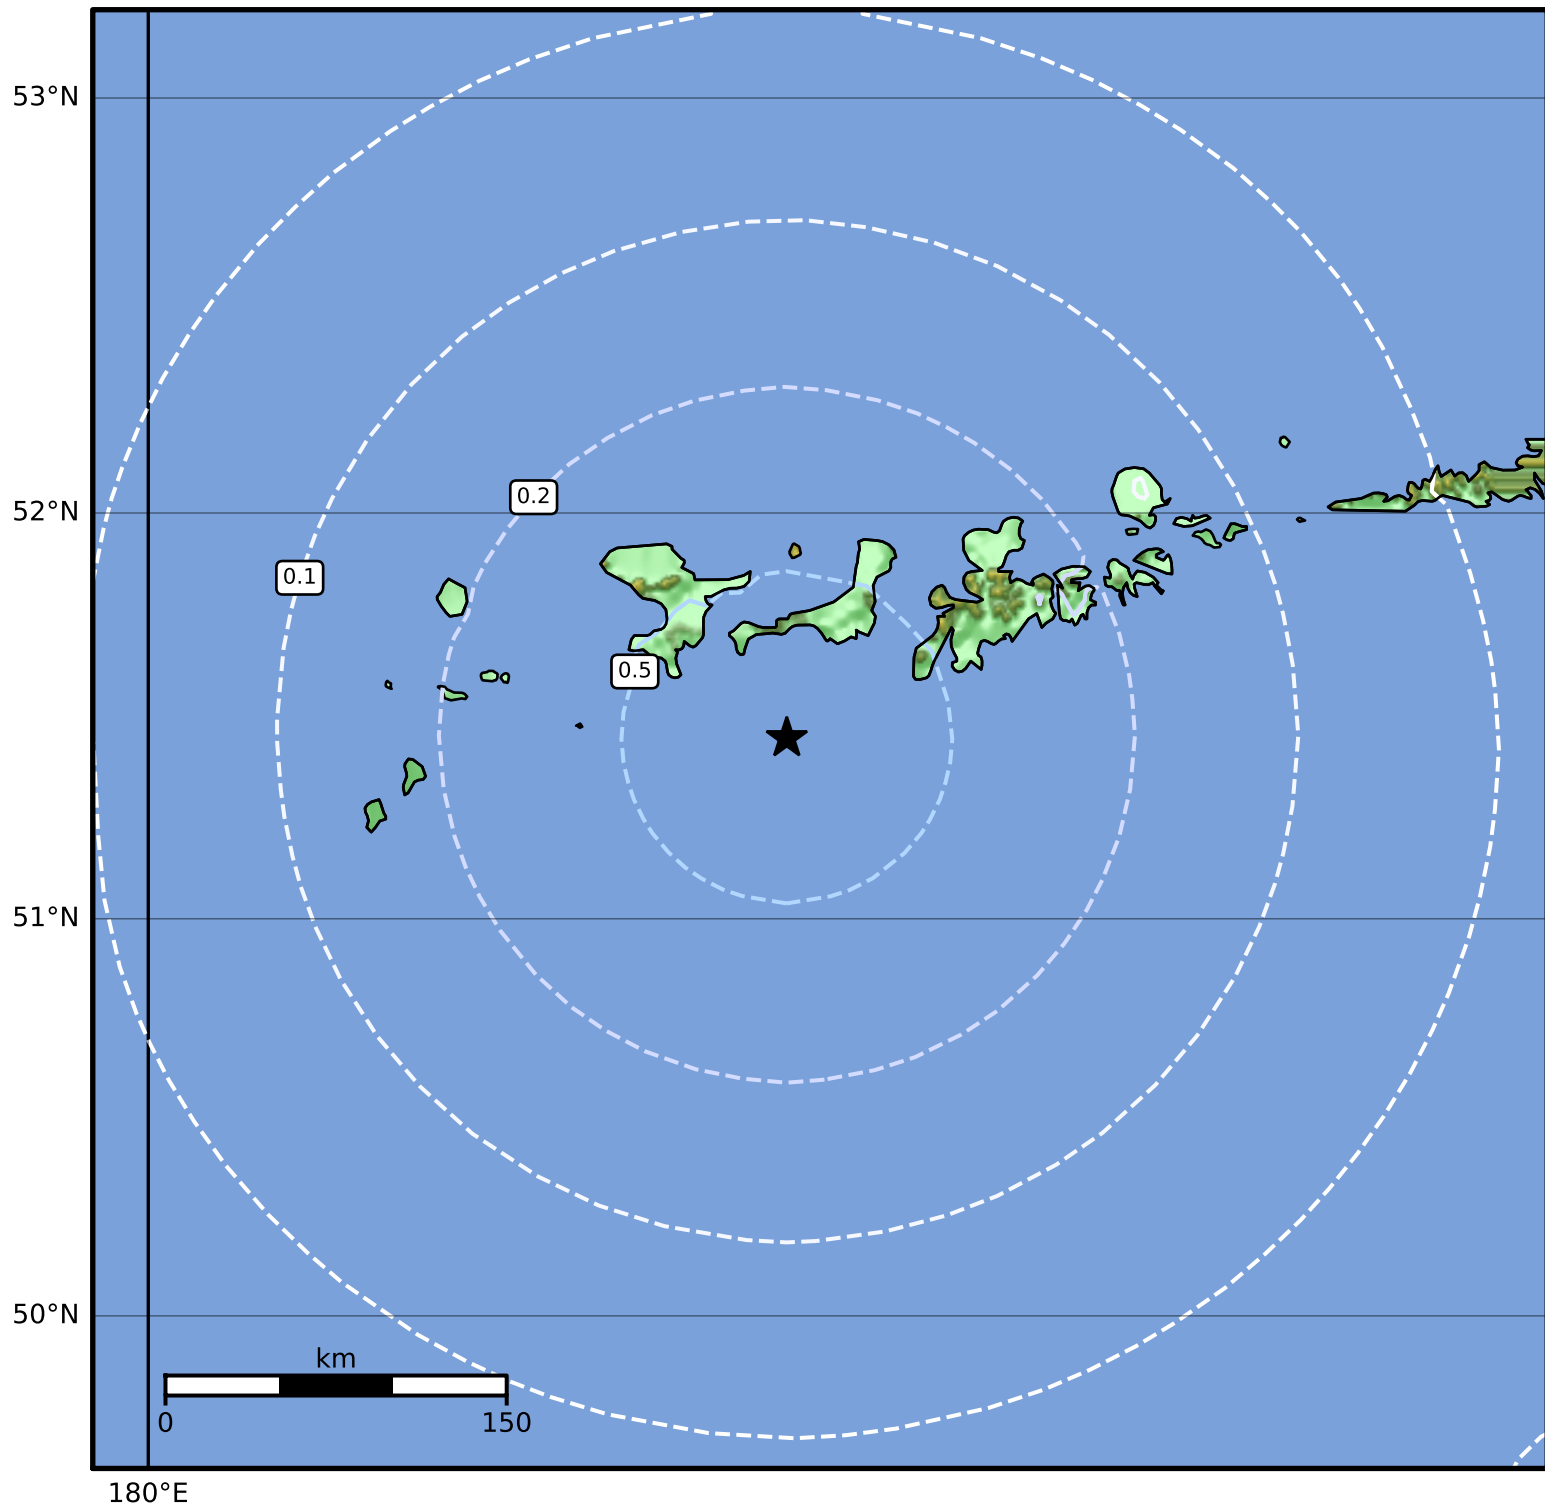

0.3 Second Peak Spectral Acceleration Map Alaska Earthquake Center
 ShakeMap: 74 km (46 miles) SW of Adak
 Oct 28, 2023 08:38:53 UTC M4.1 N51.45 W177.48 Depth: 53.2km ID:ak023dtxr6xd

SA(0.3) (%g)	0.1	0.2	0.5	1	2	5	10	20	50	100	200
--------------	-----	-----	-----	---	---	---	----	----	----	-----	-----

Scale based on Worden et al. (2012)

Version 2: Processed 2023-10-28T21:54:18Z

△ Seismic Instrument ○ Reported Intensity

★ Epicenter