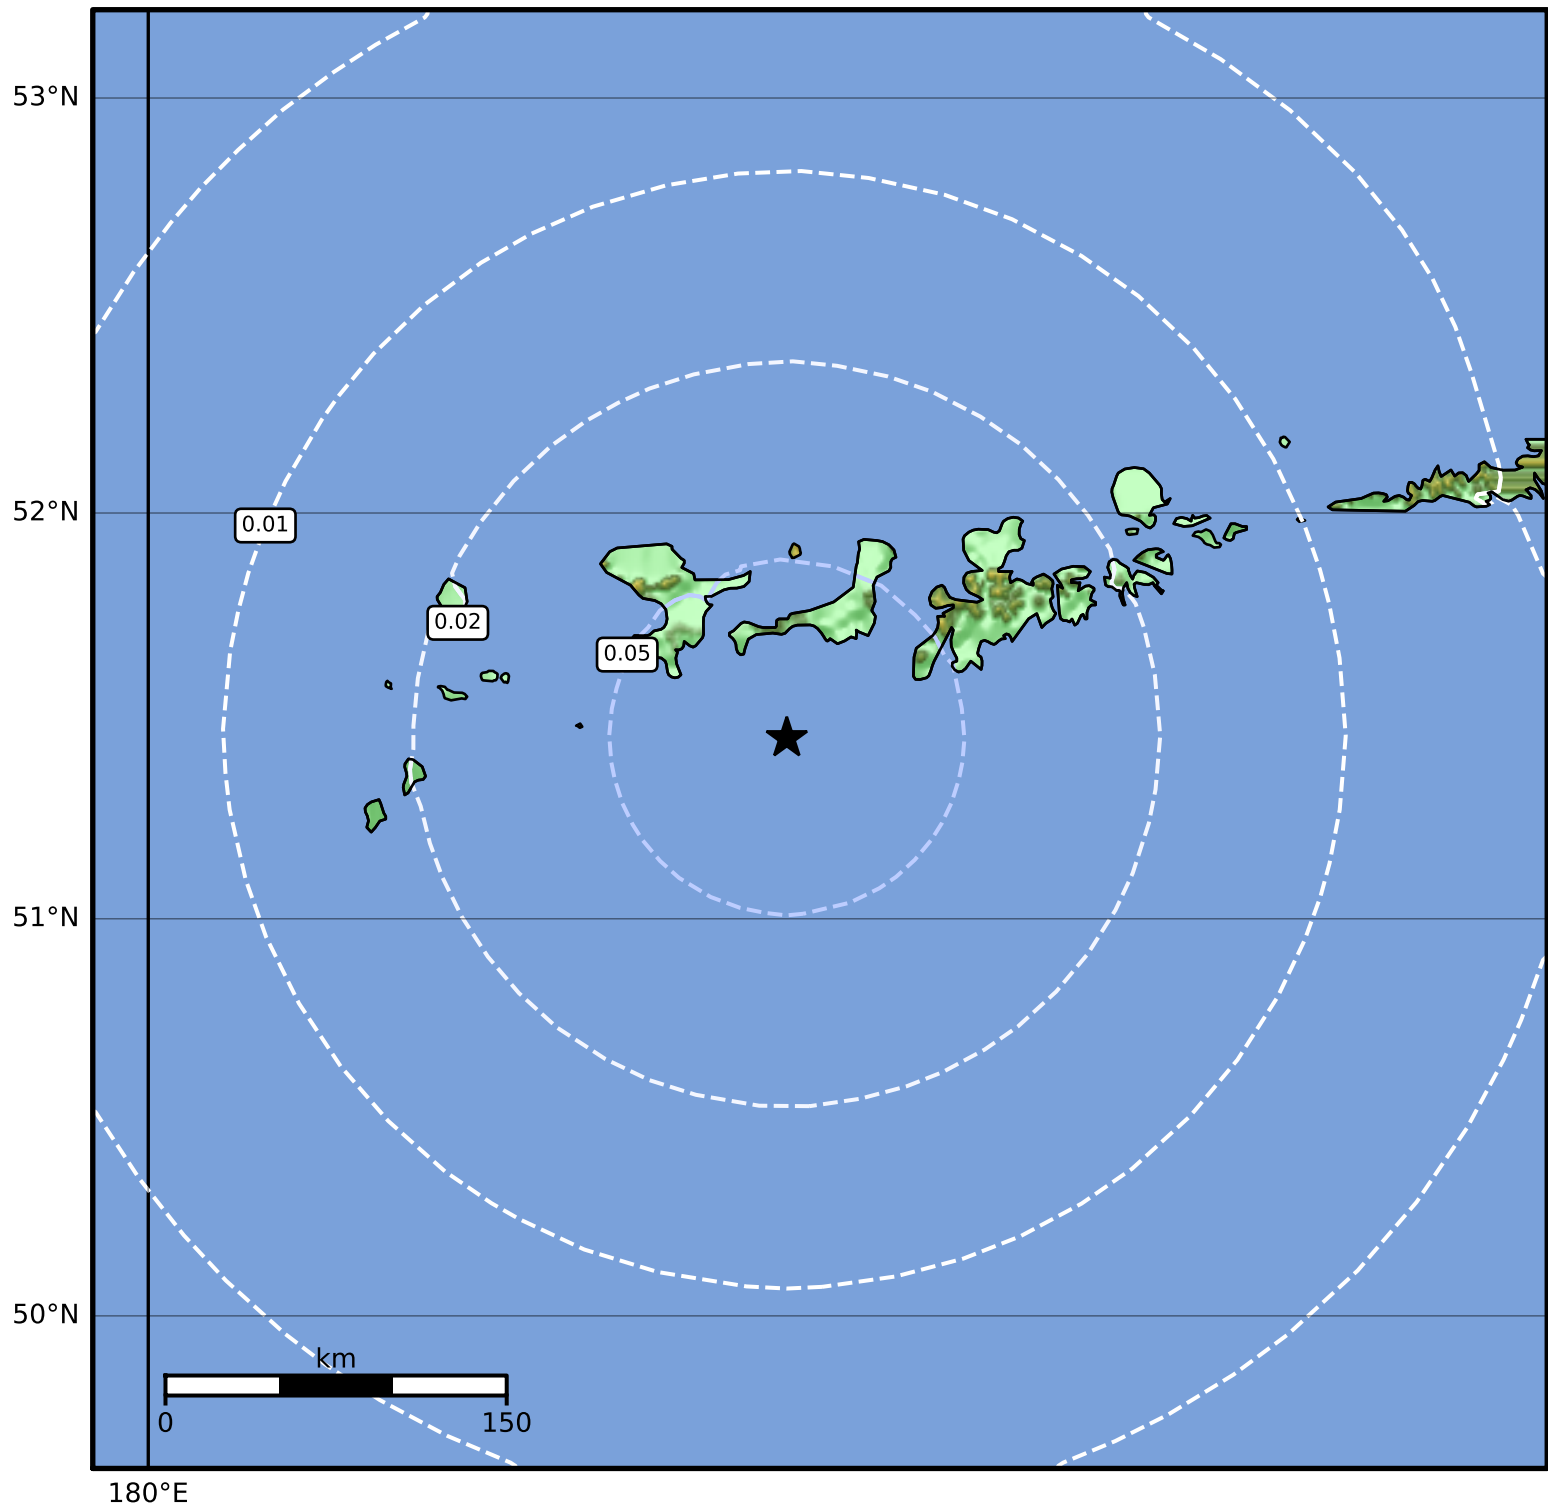

1.0 Second Peak Spectral Acceleration Map Alaska Earthquake Center
 ShakeMap: 74 km (46 miles) SW of Adak
 Oct 28, 2023 08:38:53 UTC M4.1 N51.45 W177.48 Depth: 53.2km ID:ak023dtxr6xd

SA(1.0) (%g)	0.1	0.2	0.5	1	2	5	10	20	50	100	200
--------------	-----	-----	-----	---	---	---	----	----	----	-----	-----

Scale based on Worden et al. (2012)

Version 2: Processed 2023-10-28T21:54:18Z

△ Seismic Instrument ○ Reported Intensity

★ Epicenter