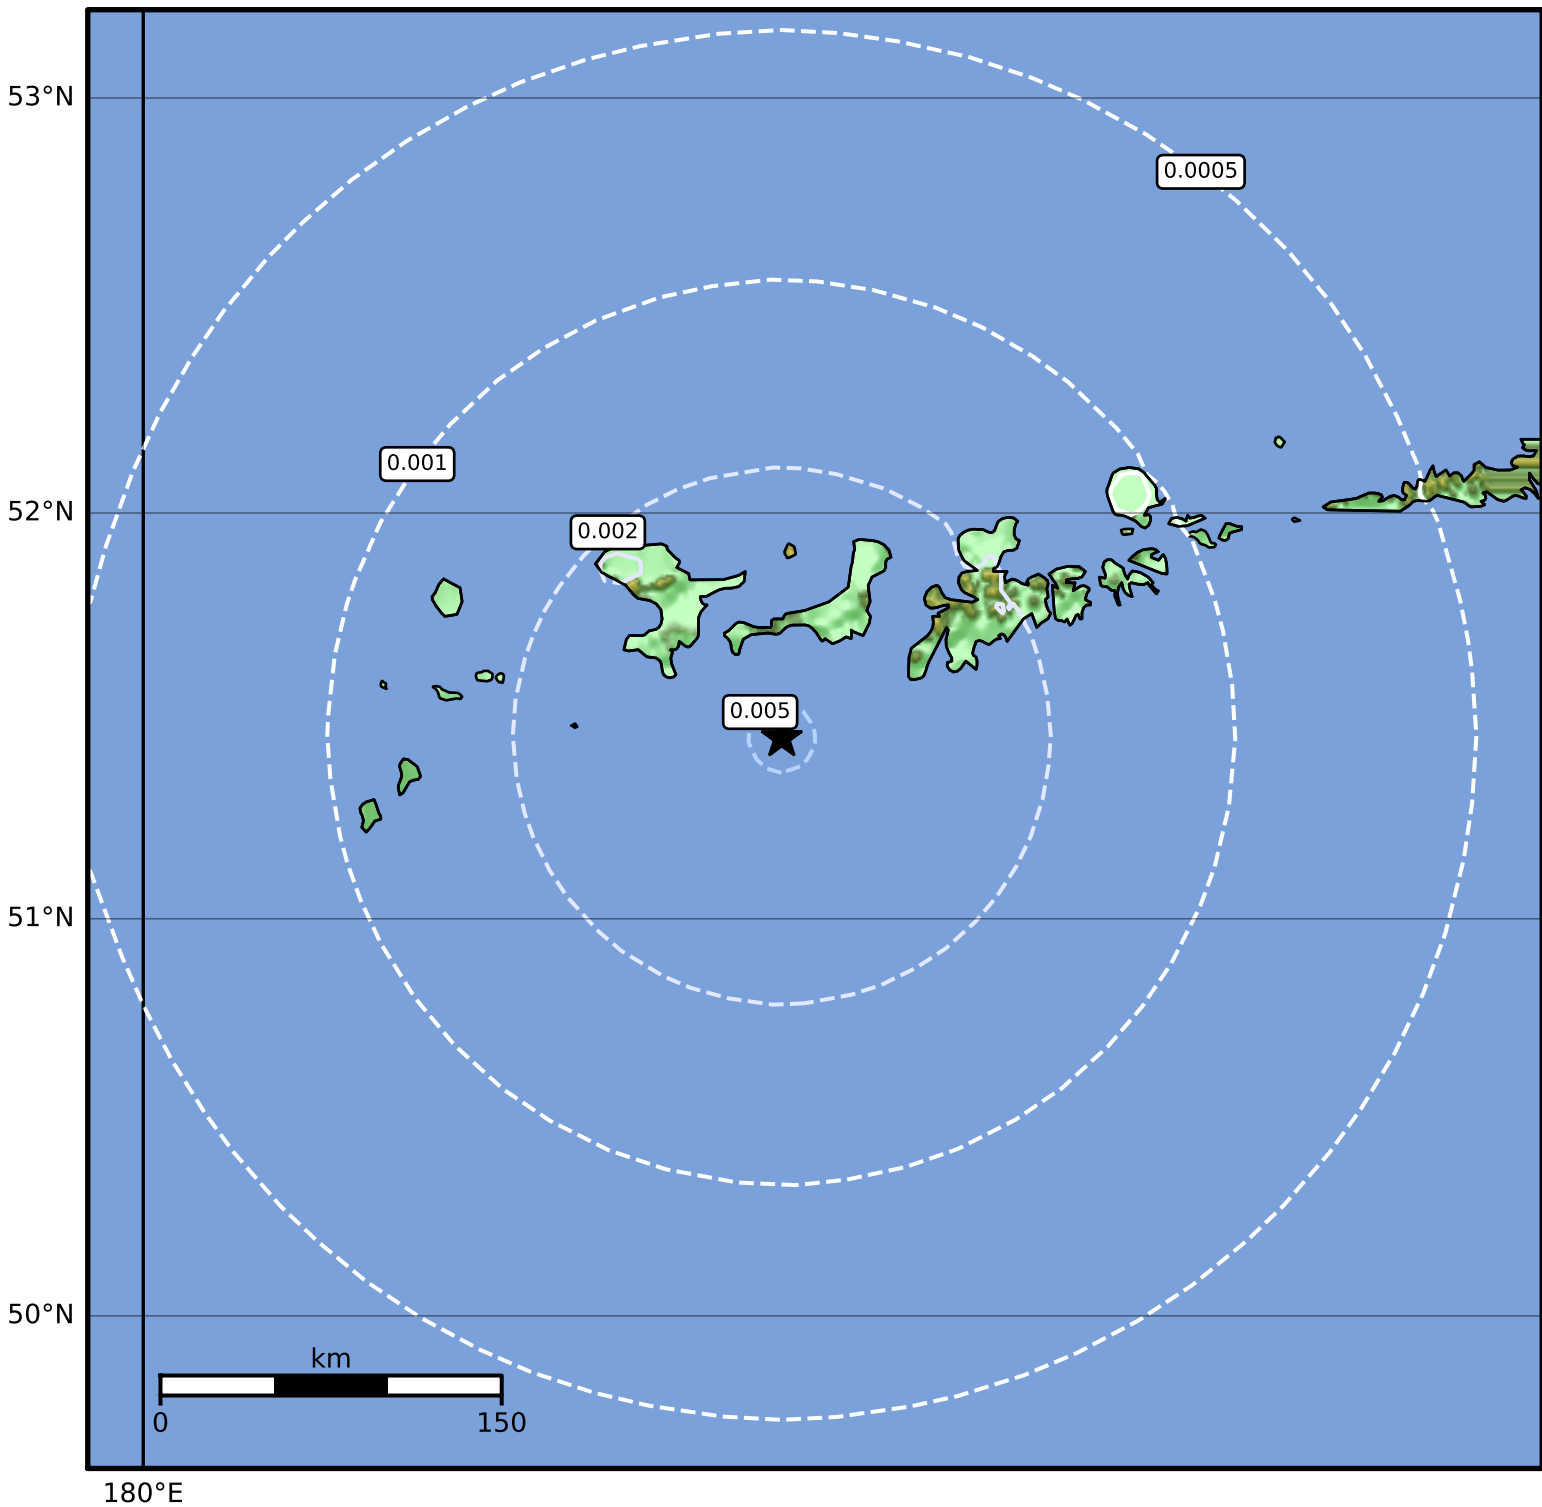

3.0 Second Peak Spectral Acceleration Map Alaska Earthquake Center
ShakeMap: 74 km (46 miles) SW of Adak
Oct 28, 2023 08:38:53 UTC M4.1 N51.45 W177.48 Depth: 53.2km ID:ak023dtxr6xd

Scale based on Worden et al. (2012)

Version 2: Processed 2023-10-28T21:54:18Z

△ Seismic Instrument ○ Reported Intensity

★ Epicenter