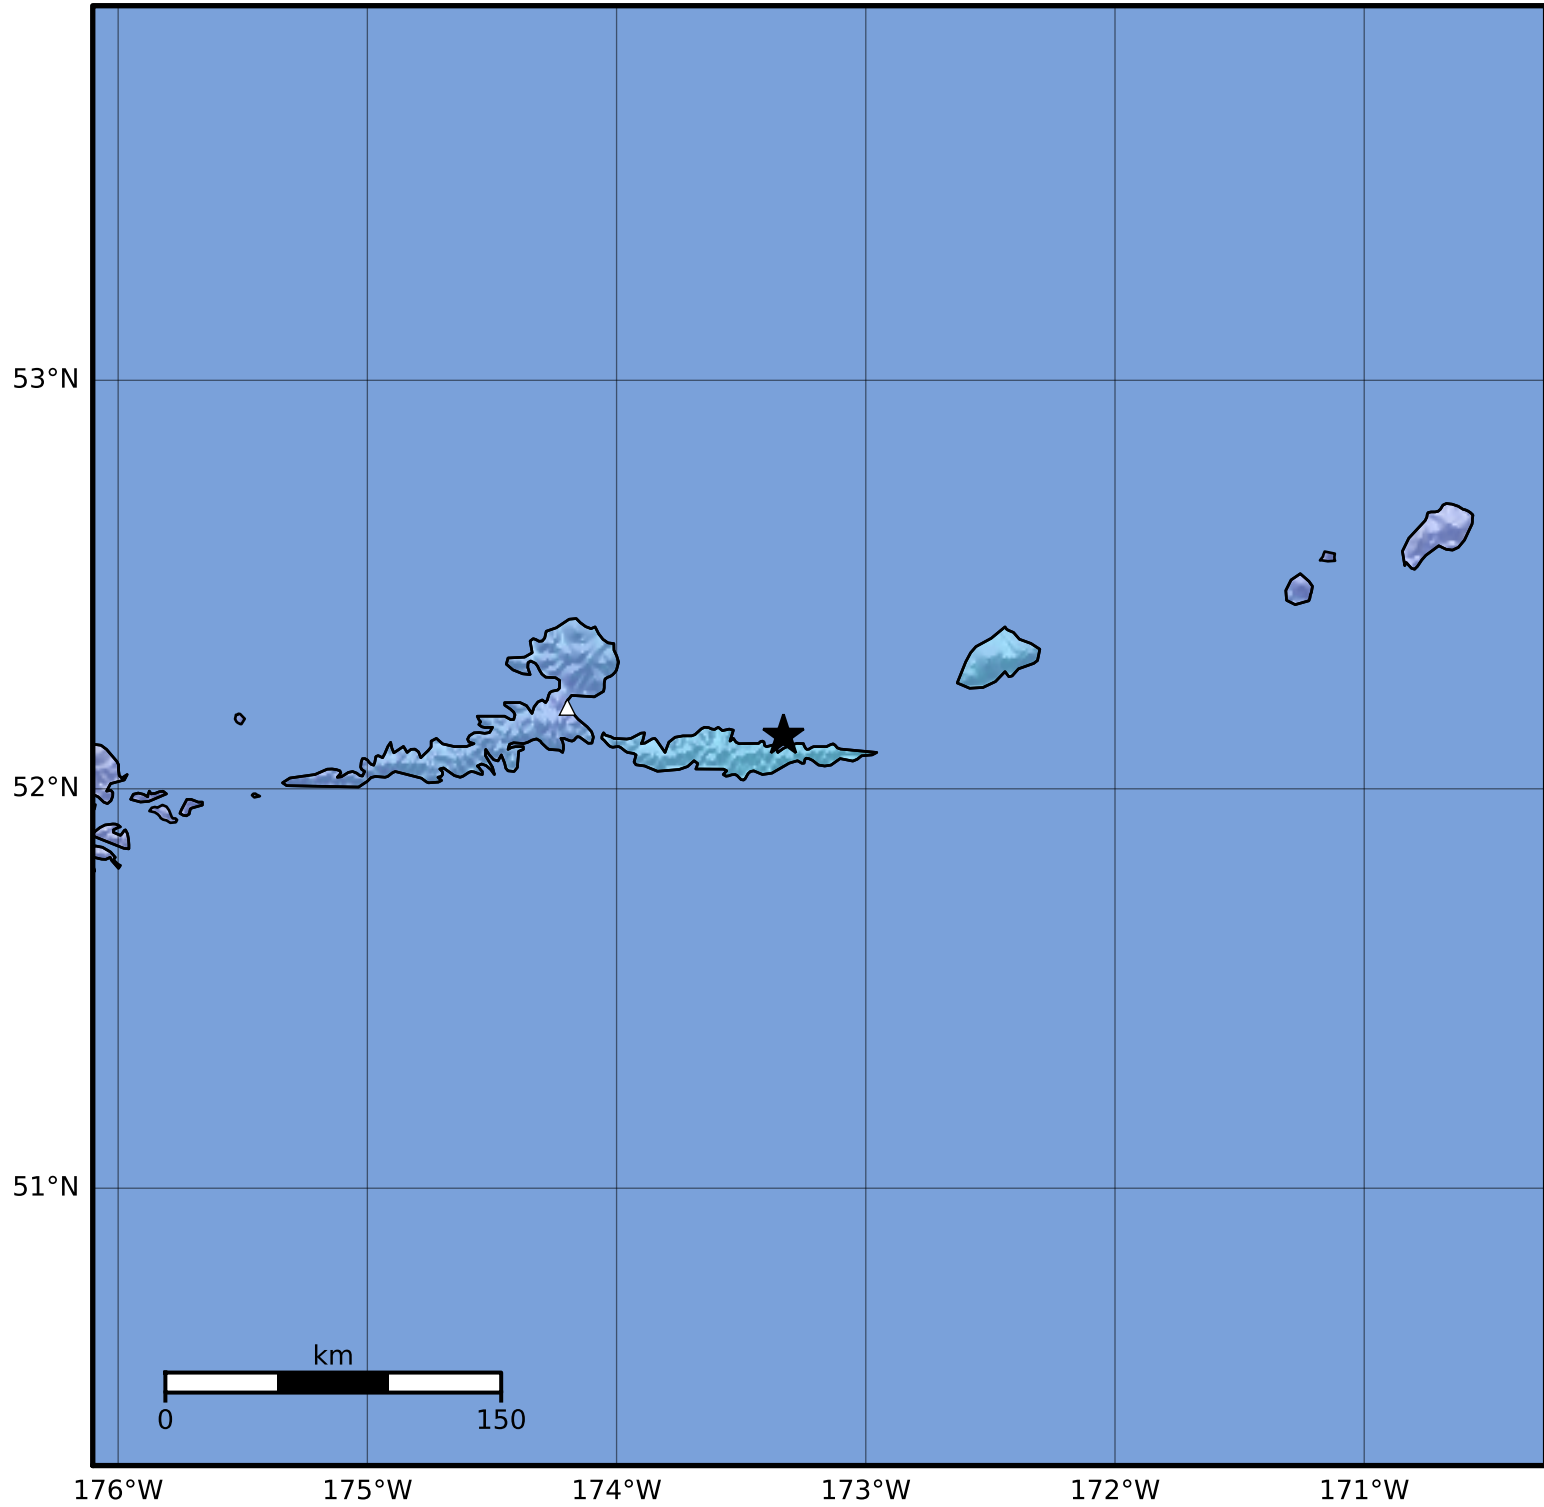

Macroseismic Intensity Map Alaska Earthquake Center
 ShakeMap: 60 km (37 miles) E of Atka
 Oct 29, 2023 08:48:06 UTC M4.2 N52.13 W173.33 Depth: 80.1km ID:ak023dvlckwi

SHAKING	Not felt	Weak	Light	Moderate	Strong	Very strong	Severe	Violent	Extreme
DAMAGE	None	None	None	Very light	Light	Moderate	Moderate/heavy	Heavy	Very heavy
PGA(%g)	<0.0464	0.297	2.76	6.2	11.5	21.5	40.1	74.7	>139
PGV(cm/s)	<0.0215	0.135	1.41	4.65	9.64	20	41.4	85.8	>178
INTENSITY	I	II-III	IV	V	VI	VII	VIII	IX	X+

Scale based on Worden et al. (2012)

Version 2: Processed 2023-10-29T22:03:45Z

△ Seismic Instrument ○ Reported Intensity

★ Epicenter