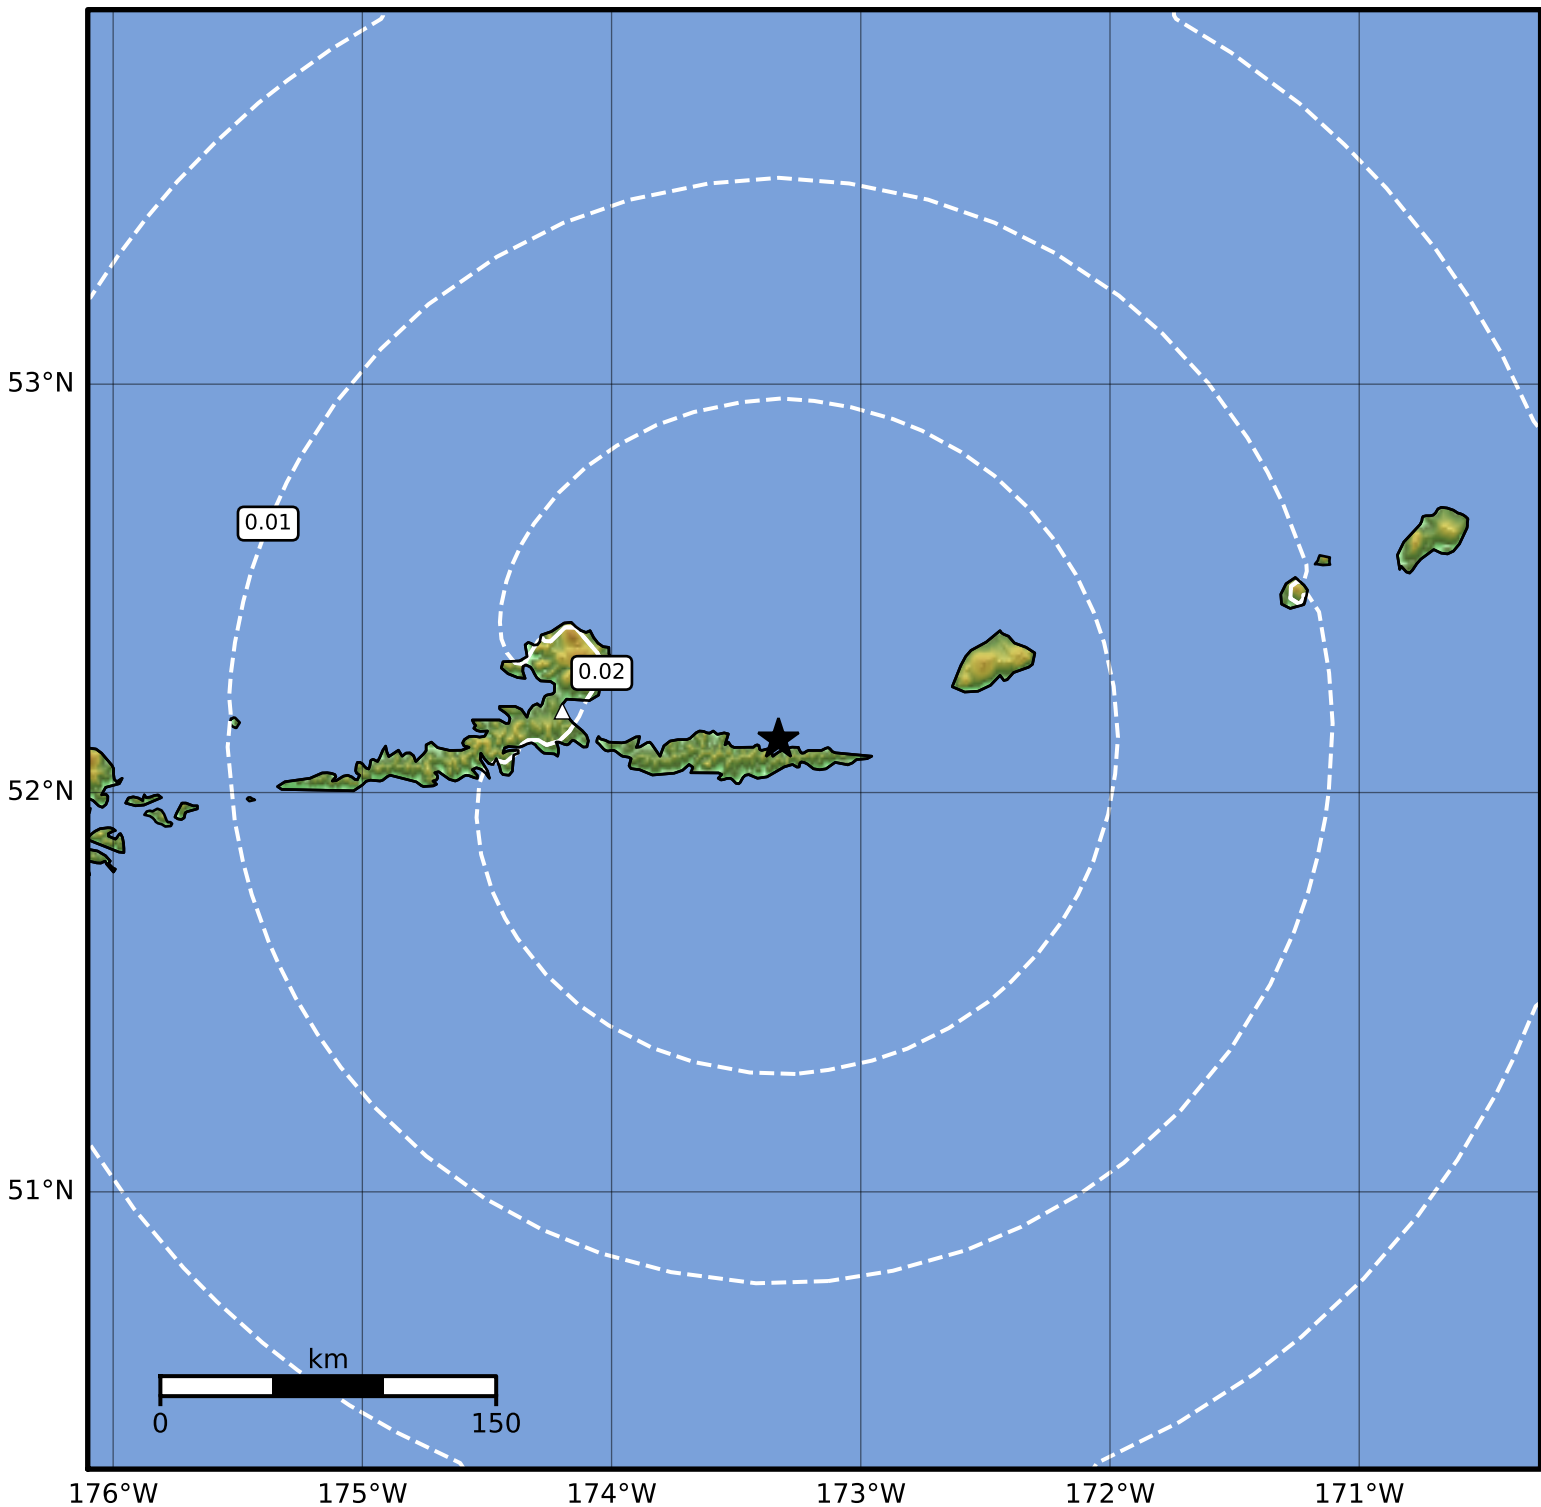

Peak Ground Velocity Map Alaska Earthquake Center
ShakeMap: 60 km (37 miles) E of Atka
Oct 29, 2023 08:48:06 UTC M4.2 N52.13 W173.33 Depth: 80.1km ID:ak023dvlckwi

Scale based on Worden et al. (2012)

Version 2: Processed 2023-10-29T22:03:45Z

△ Seismic Instrument ○ Reported Intensity

★ Epicenter