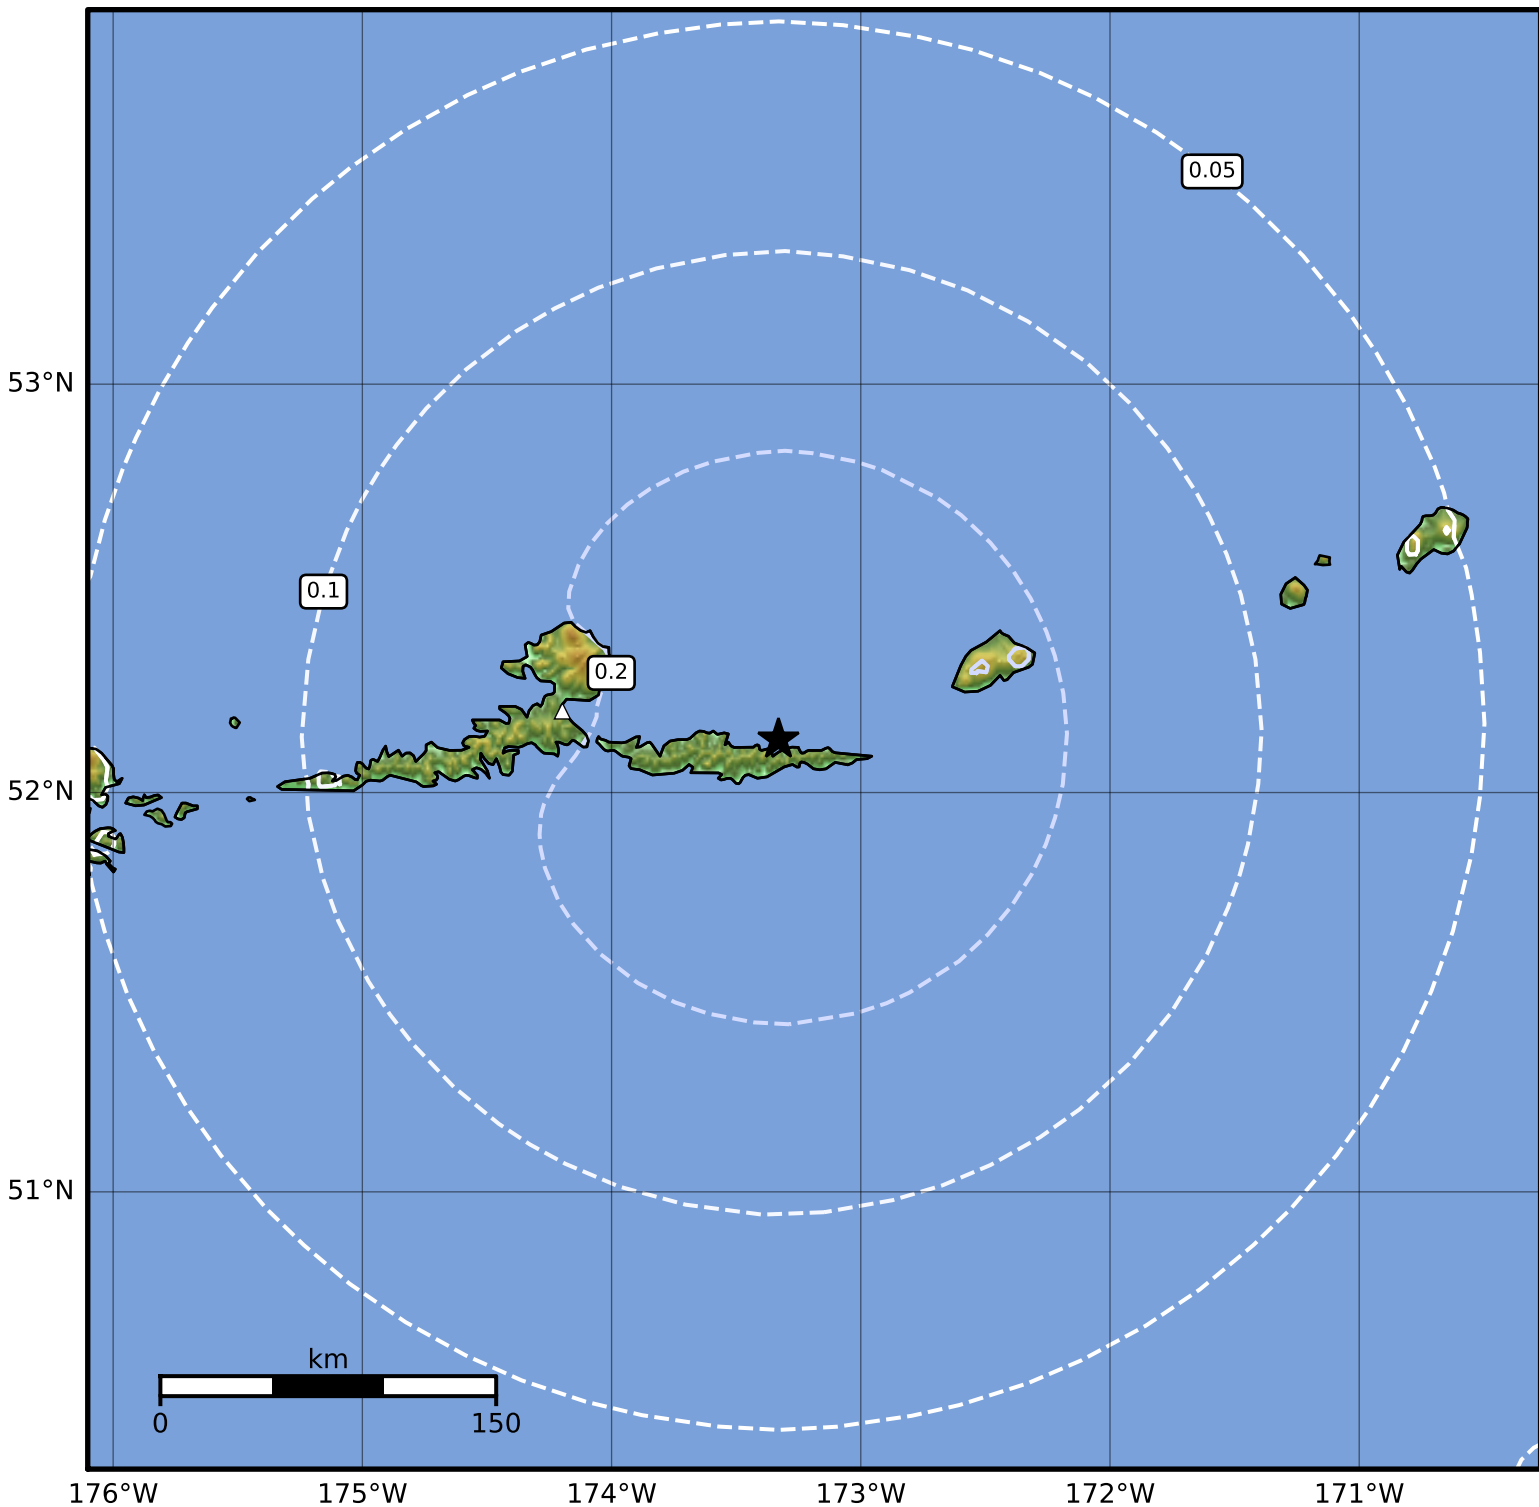

0.3 Second Peak Spectral Acceleration Map Alaska Earthquake Center
ShakeMap: 60 km (37 miles) E of Atka
Oct 29, 2023 08:48:06 UTC M4.2 N52.13 W173.33 Depth: 80.1km ID:ak023dvlckwi

SA(0.3) (%g)	0.1	0.2	0.5	1	2	5	10	20	50	100	200
---------------------	------------	------------	------------	----------	----------	----------	-----------	-----------	-----------	------------	------------

Scale based on Worden et al. (2012)

Version 2: Processed 2023-10-29T22:03:45Z

△ Seismic Instrument ○ Reported Intensity

★ Epicenter