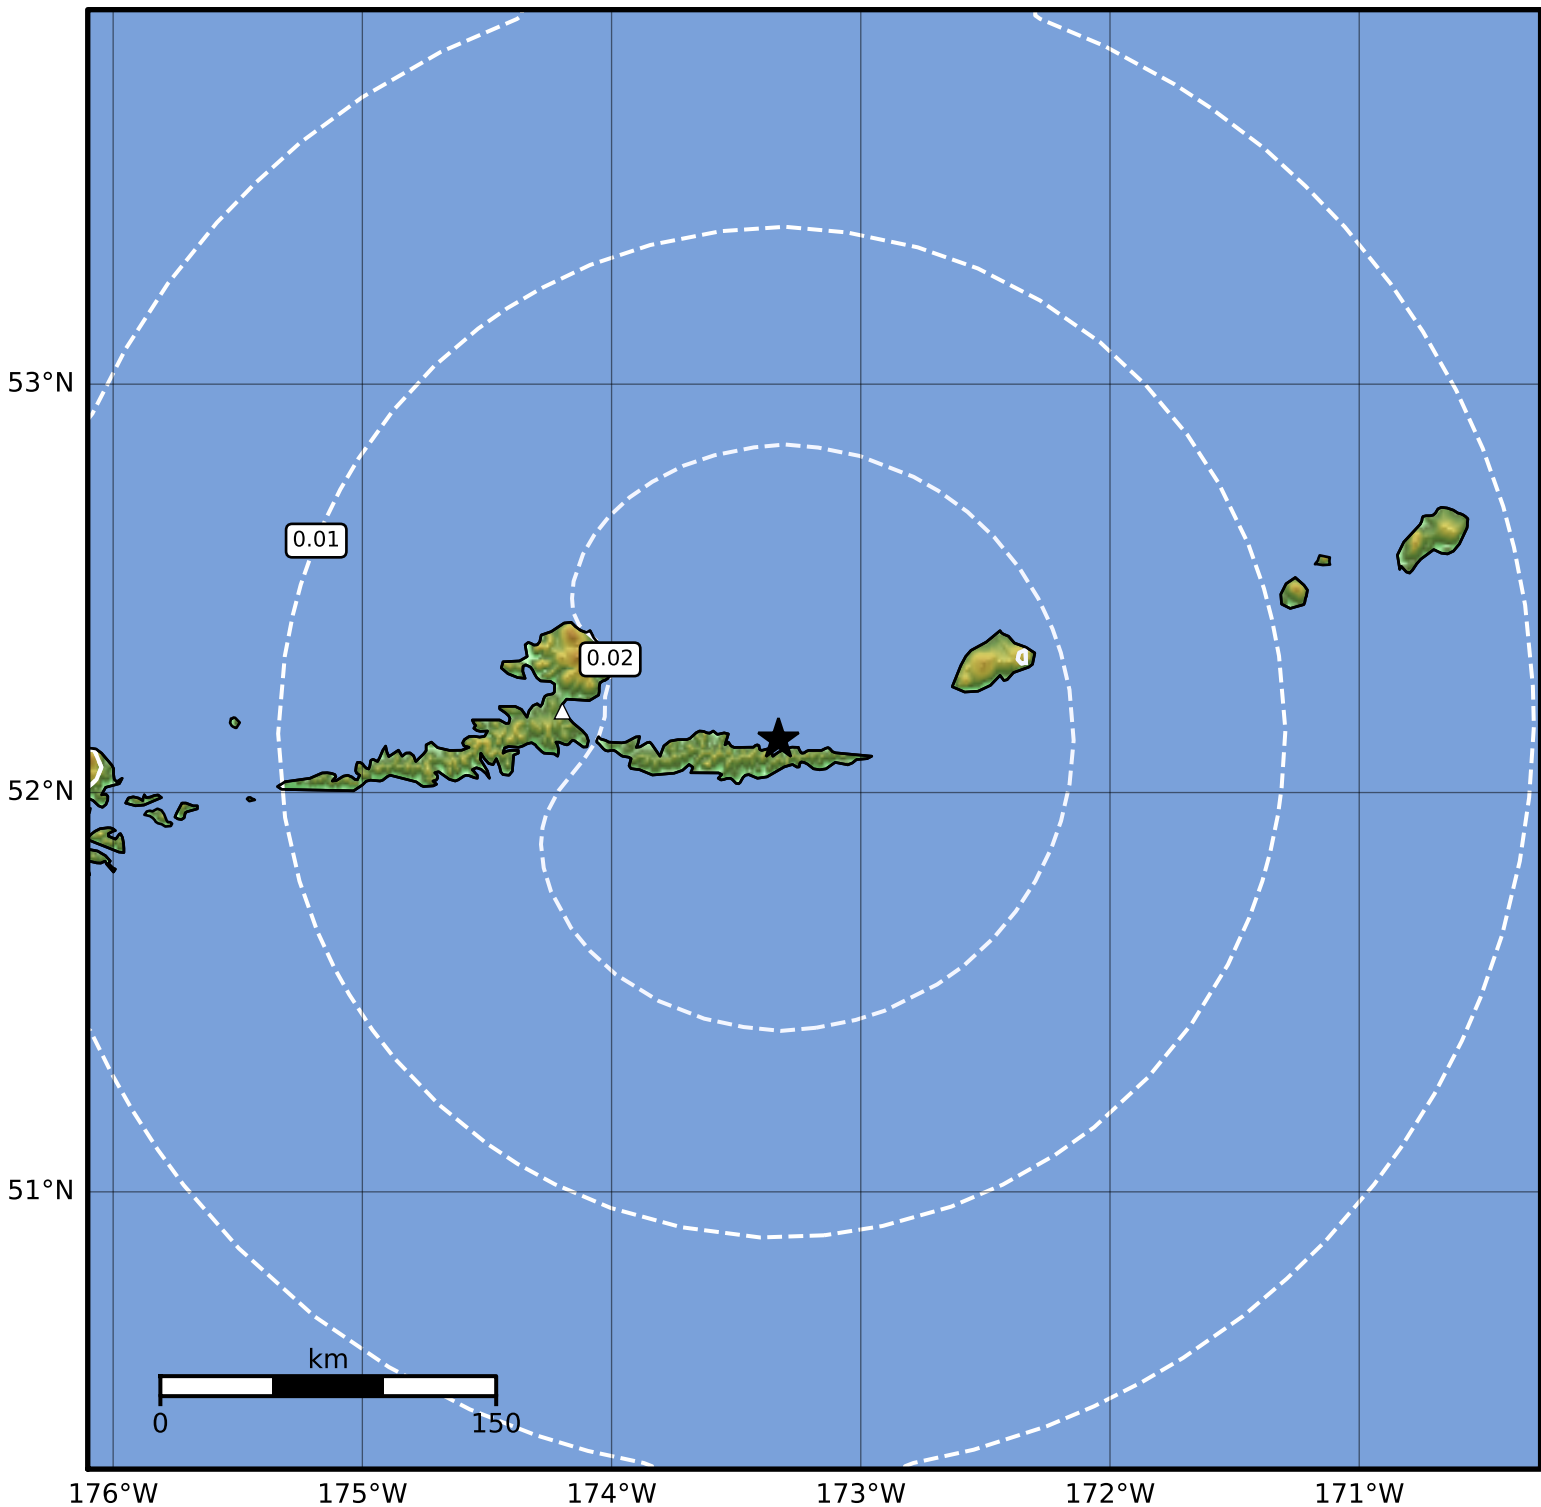

1.0 Second Peak Spectral Acceleration Map Alaska Earthquake Center  
 ShakeMap: 60 km (37 miles) E of Atka  
 Oct 29, 2023 08:48:06 UTC M4.2 N52.13 W173.33 Depth: 80.1km ID:ak023dvlckwi

SA(1.0) (%g)	0.1	0.2	0.5	1	2	5	10	20	50	100	200
--------------	-----	-----	-----	---	---	---	----	----	----	-----	-----

Scale based on Worden et al. (2012)

Version 2: Processed 2023-10-29T22:03:45Z

△ Seismic Instrument ○ Reported Intensity

★ Epicenter