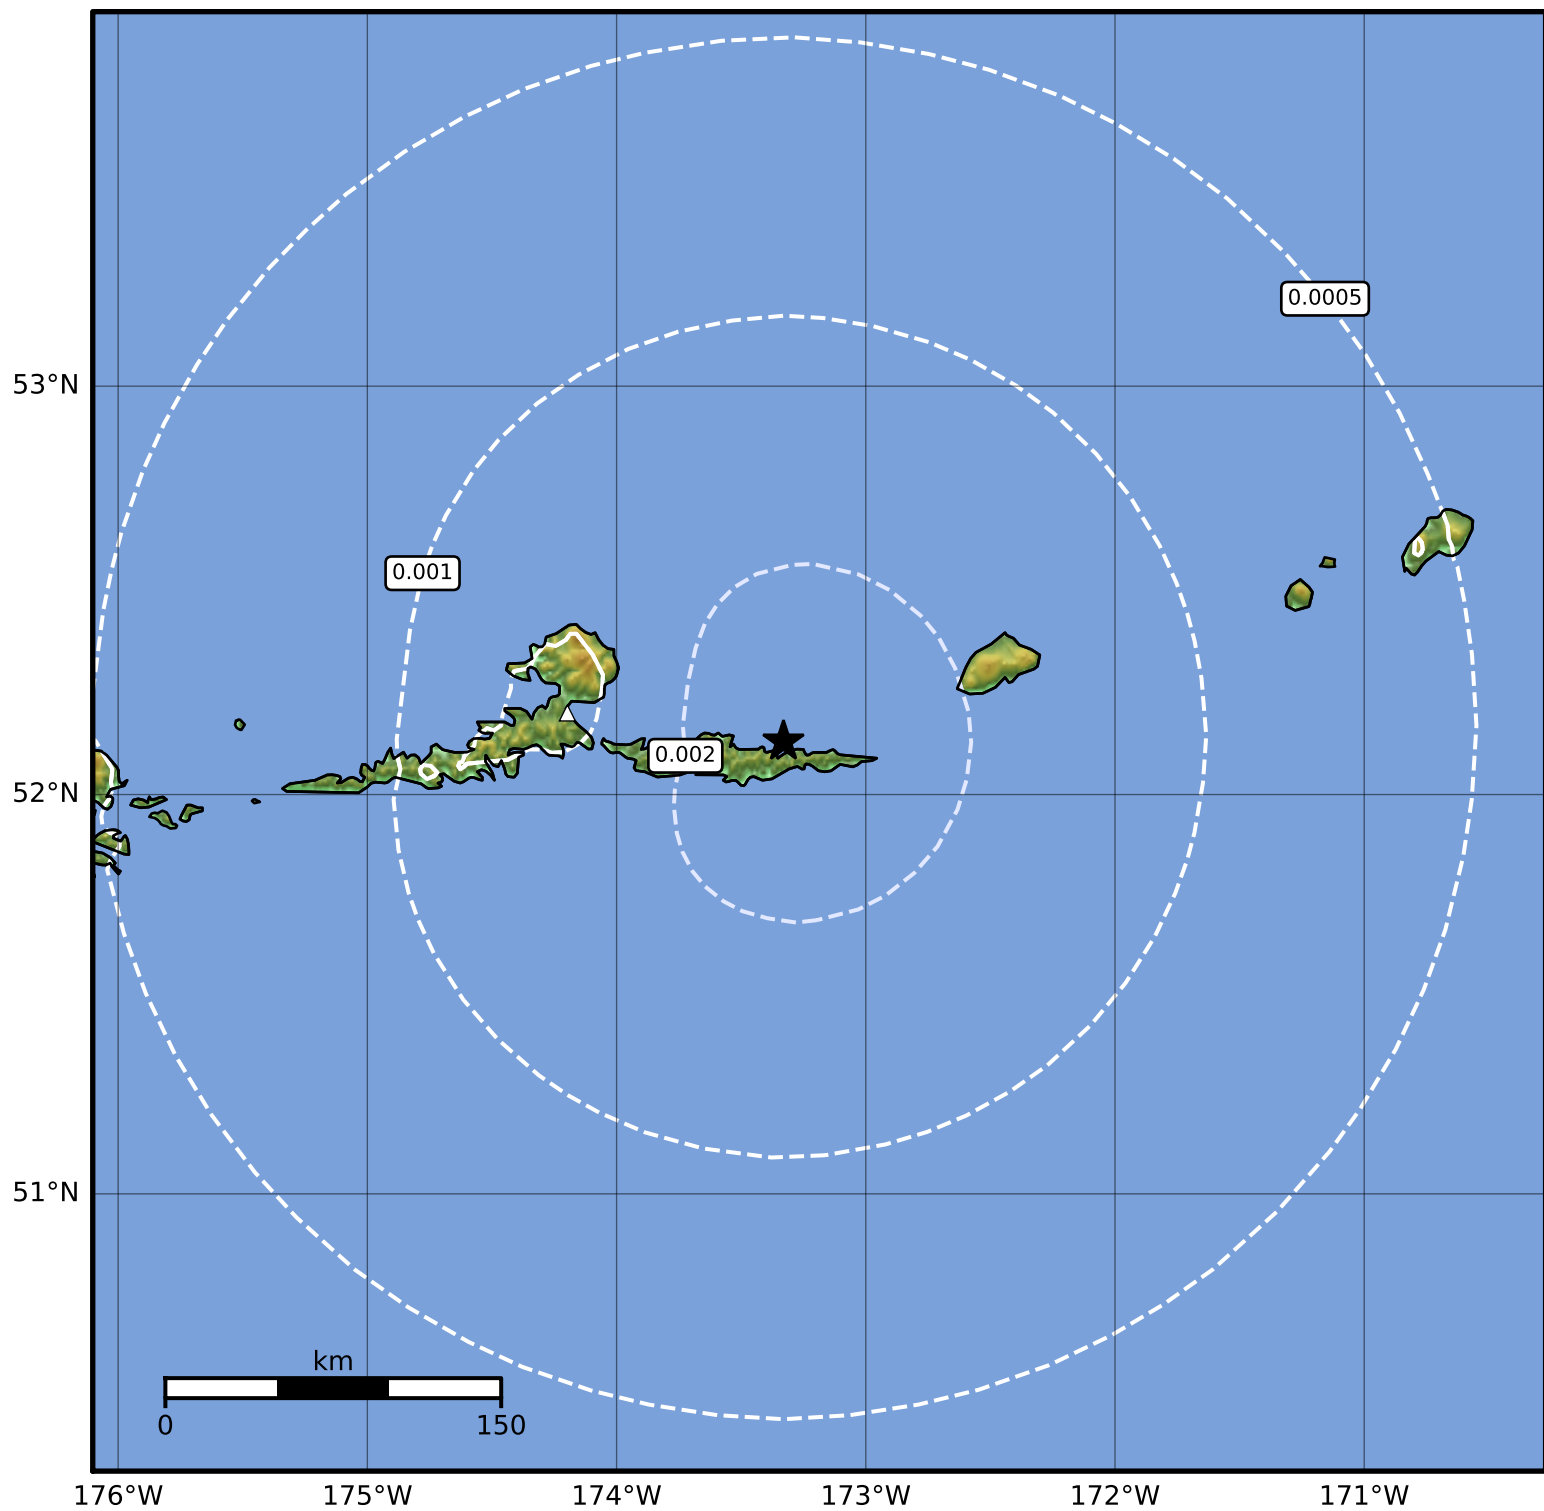

3.0 Second Peak Spectral Acceleration Map Alaska Earthquake Center
ShakeMap: 60 km (37 miles) E of Atka
Oct 29, 2023 08:48:06 UTC M4.2 N52.13 W173.33 Depth: 80.1km ID:ak023dvlckwi

Scale based on Worden et al. (2012)

Version 2: Processed 2023-10-29T22:03:45Z

△ Seismic Instrument ○ Reported Intensity

★ Epicenter