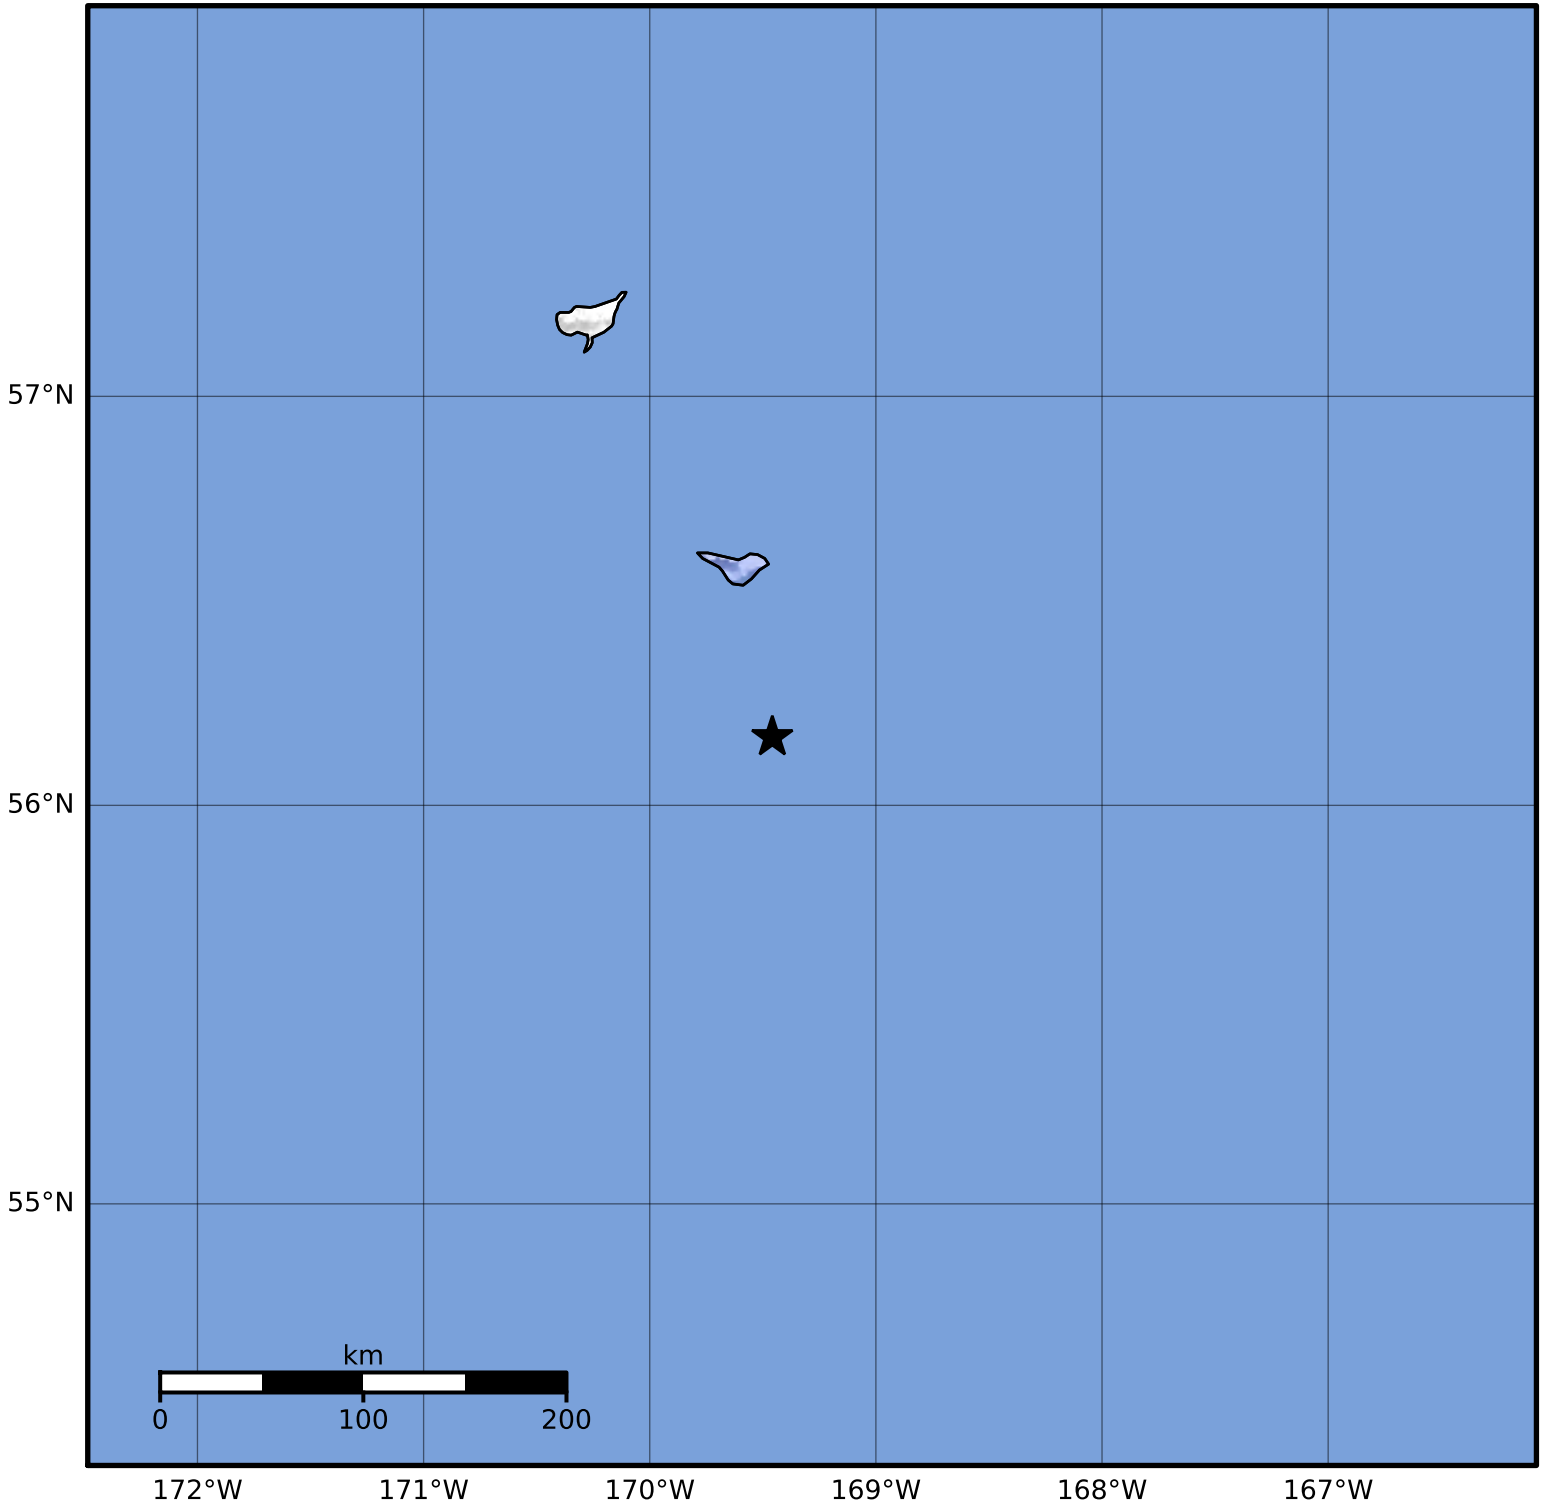

Macroseismic Intensity Map Alaska Earthquake Center
 ShakeMap: 137 km (85 miles) S of St. George
 Oct 31, 2023 00:10:09 UTC M4.0 N56.17 W169.46 Depth: 0.0km ID:ak023dyrfob4

SHAKING	Not felt	Weak	Light	Moderate	Strong	Very strong	Severe	Violent	Extreme
DAMAGE	None	None	None	Very light	Light	Moderate	Moderate/heavy	Heavy	Very heavy
PGA(%g)	<0.0464	0.297	2.76	6.2	11.5	21.5	40.1	74.7	>139
PGV(cm/s)	<0.0215	0.135	1.41	4.65	9.64	20	41.4	85.8	>178
INTENSITY	I	II-III	IV	V	VI	VII	VIII	IX	X+

Scale based on Worden et al. (2012)

Version 1: Processed 2023-10-31T00:16:15Z

△ Seismic Instrument ○ Reported Intensity

★ Epicenter