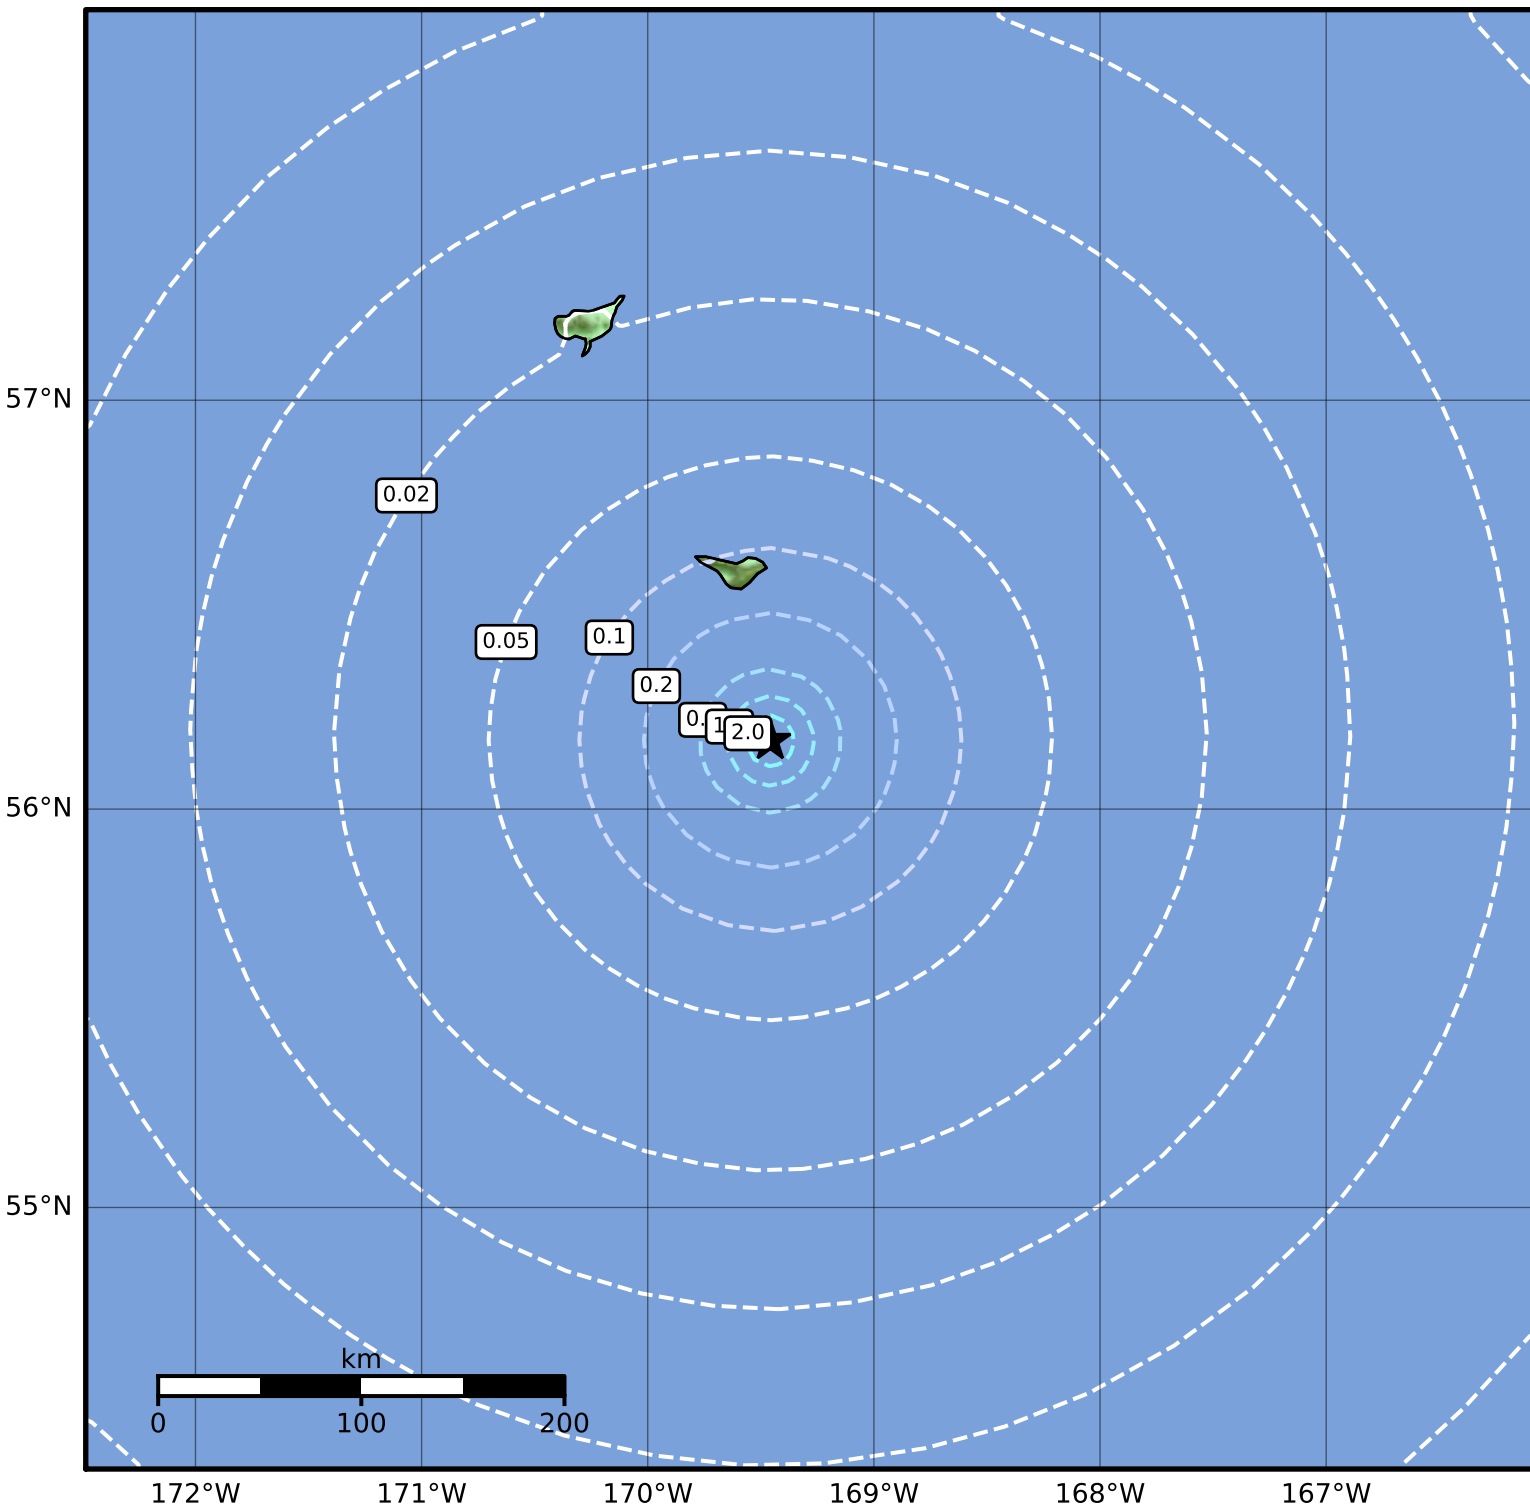

Peak Ground Acceleration Map Alaska Earthquake Center
ShakeMap: 137 km (85 miles) S of St. George
Oct 31, 2023 00:10:09 UTC M4.0 N56.17 W169.46 Depth: 0.0km ID:ak023dyrfob4

PGA (%g)	0.1	0.2	0.5	1	2	5	10	20	50	100	200
----------	-----	-----	-----	---	---	---	----	----	----	-----	-----

Scale based on Worden et al. (2012)

Version 1: Processed 2023-10-31T00:16:15Z

△ Seismic Instrument ○ Reported Intensity

★ Epicenter