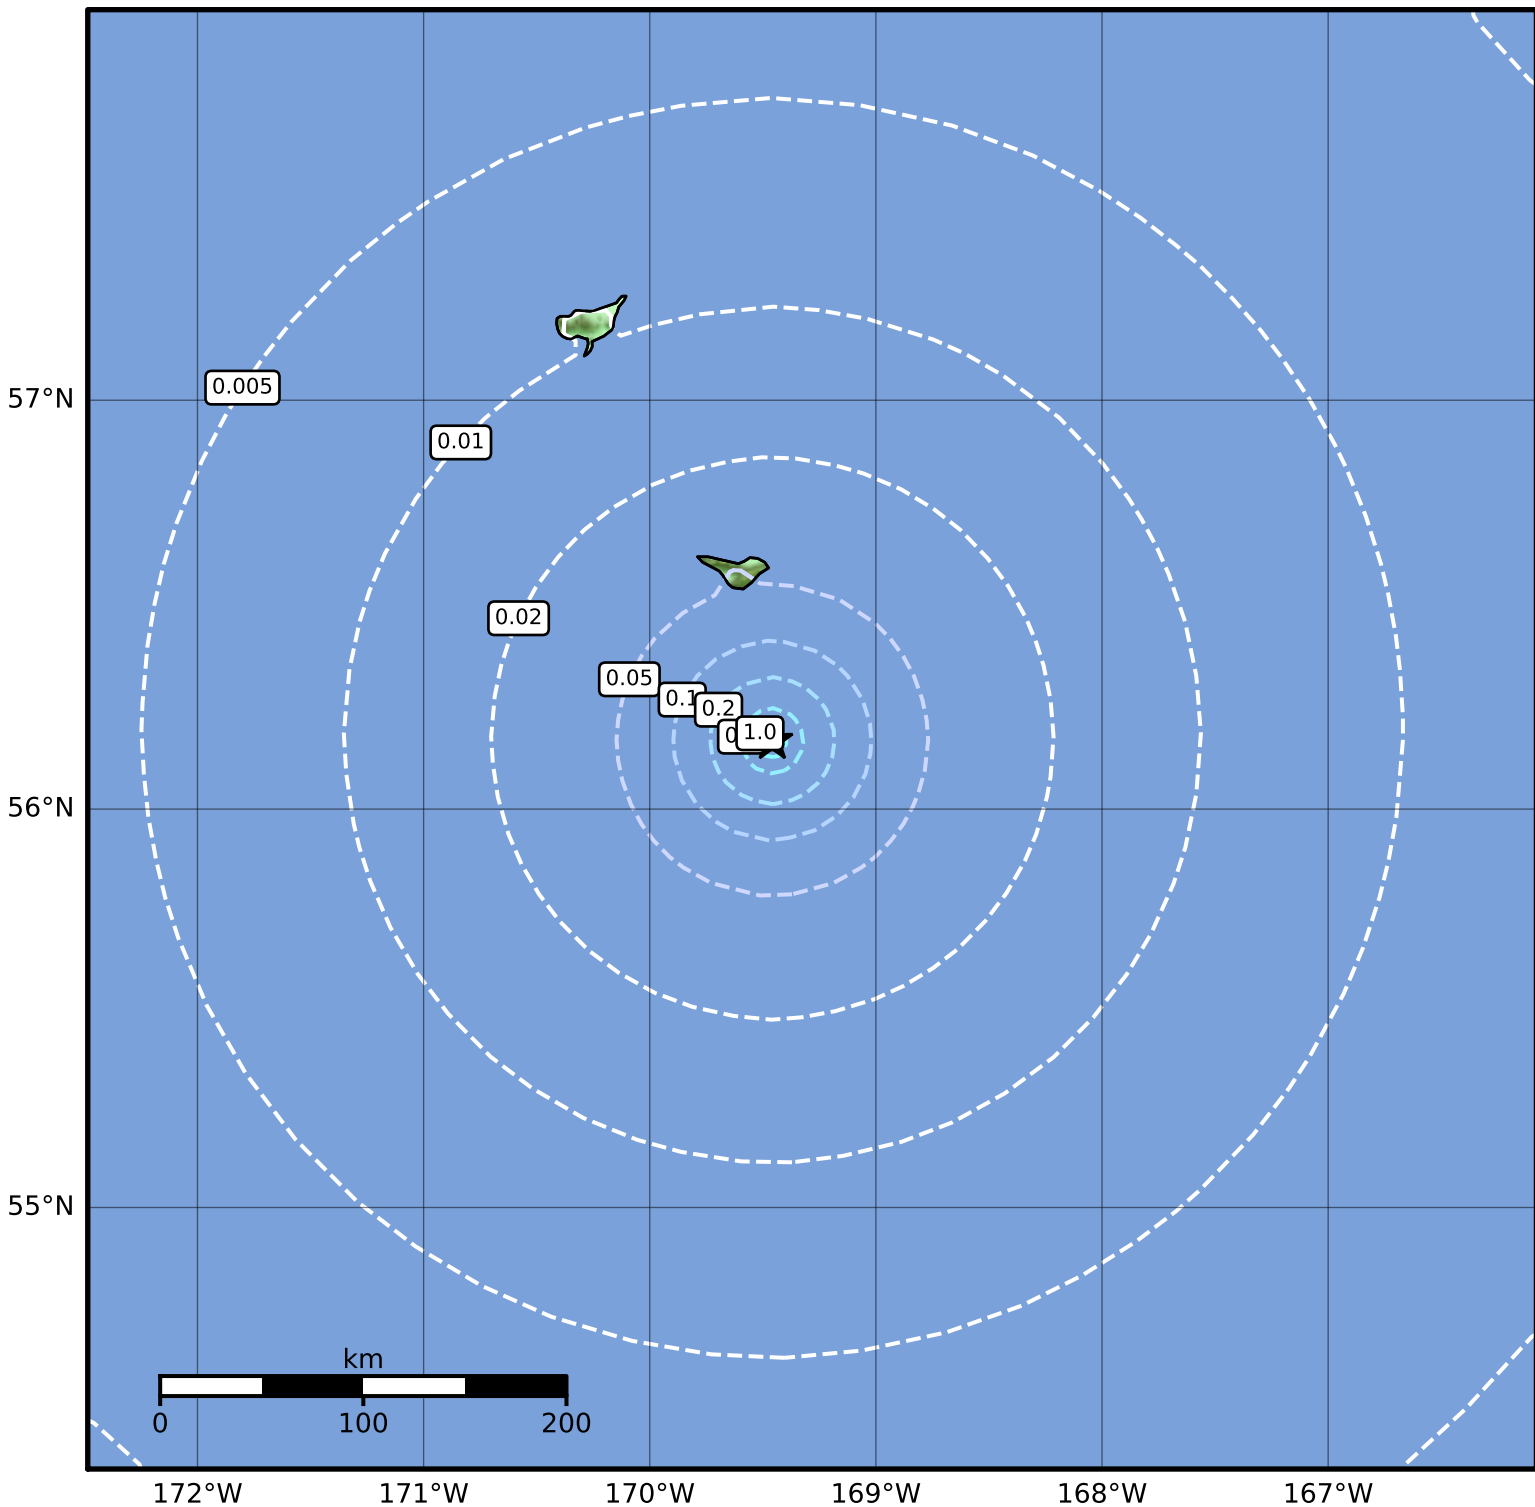

Peak Ground Velocity Map Alaska Earthquake Center  
ShakeMap: 137 km (85 miles) S of St. George  
Oct 31, 2023 00:10:09 UTC M4.0 N56.17 W169.46 Depth: 0.0km ID:ak023dyrfob4

| PGV (cm/s) | 0.1 | 0.2 | 0.5 | 1 | 2 | 5 | 10 | 20 | 50 | 100 | 200 |
|------------|-----|-----|-----|---|---|---|----|----|----|-----|-----|
|------------|-----|-----|-----|---|---|---|----|----|----|-----|-----|

Scale based on Worden et al. (2012)

Version 1: Processed 2023-10-31T00:16:15Z

△ Seismic Instrument ○ Reported Intensity

★ Epicenter