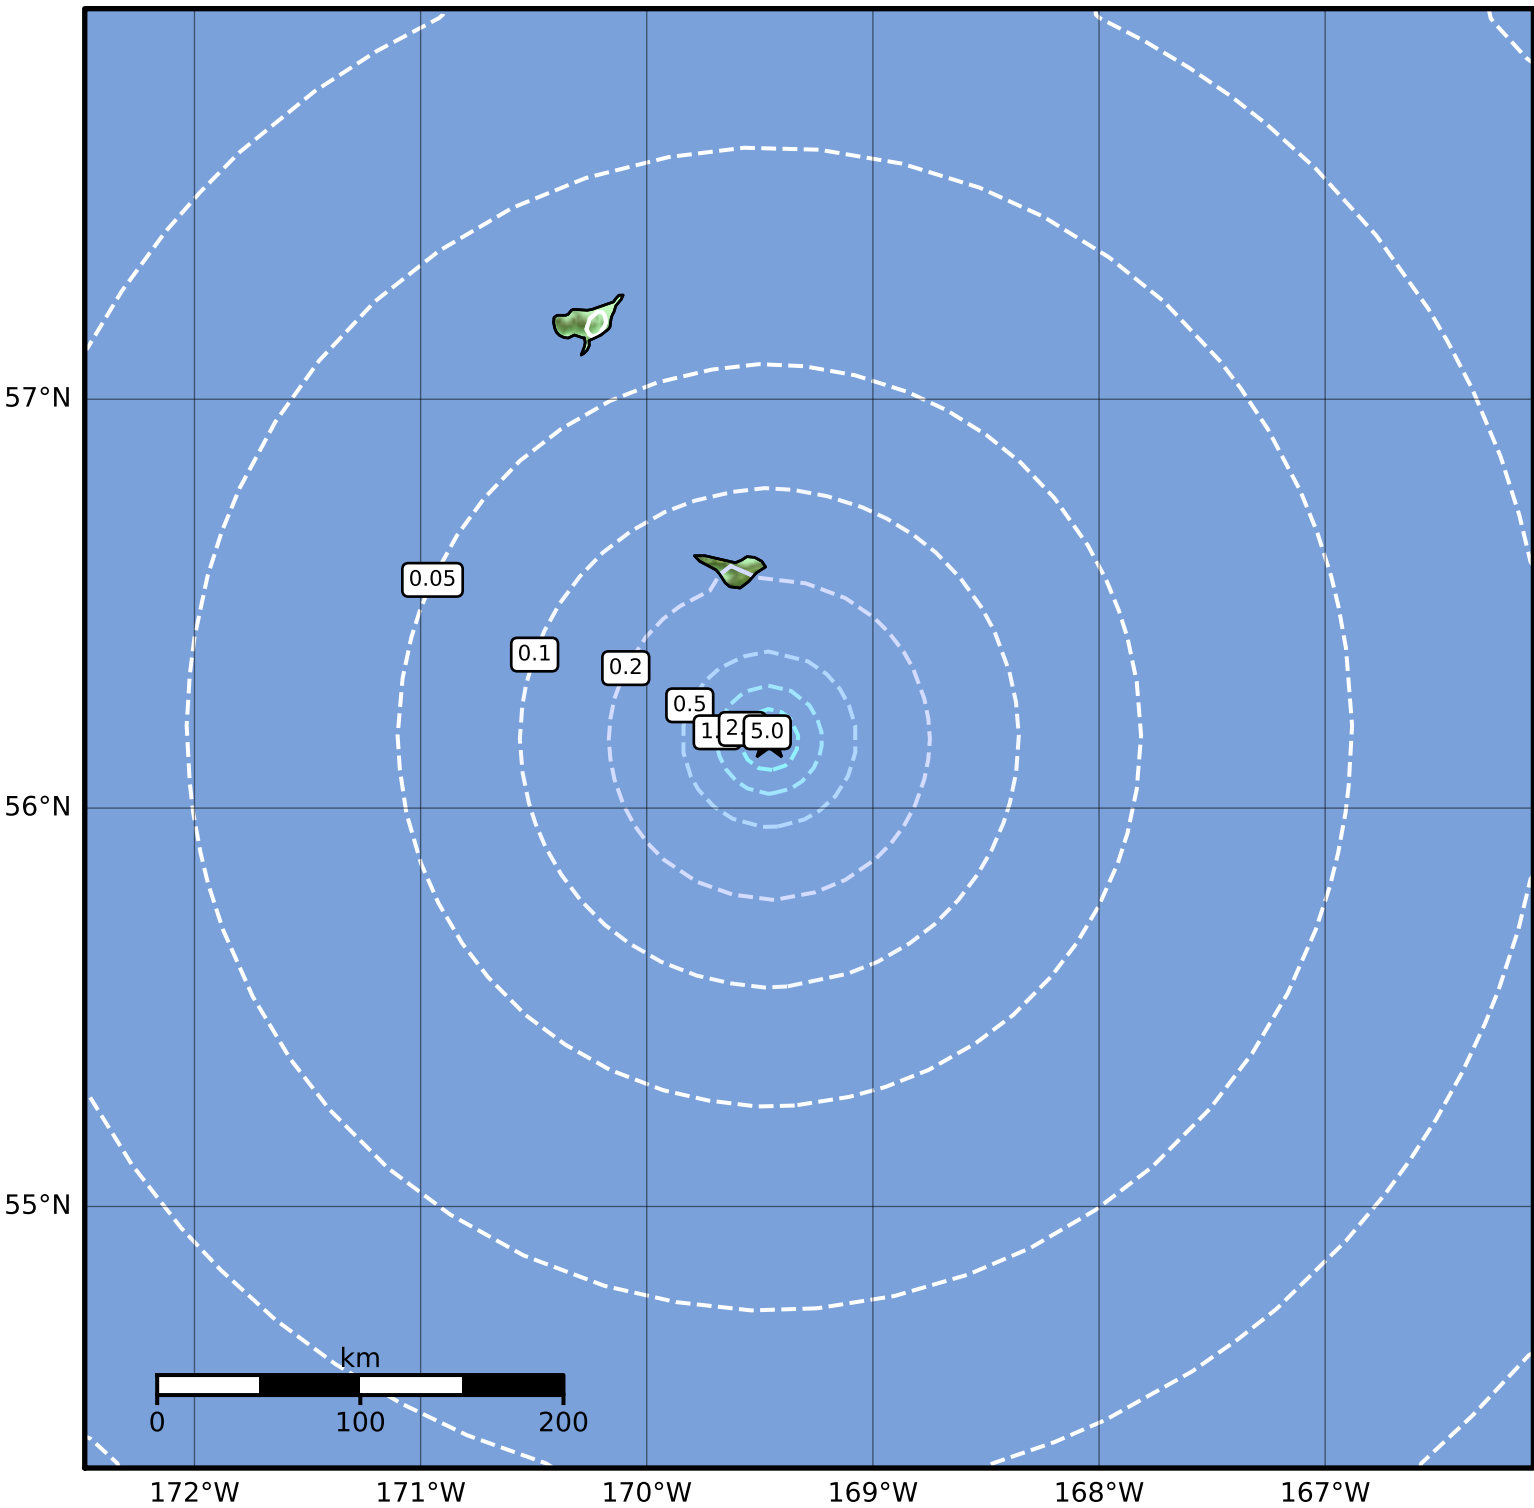

0.3 Second Peak Spectral Acceleration Map Alaska Earthquake Center
 ShakeMap: 137 km (85 miles) S of St. George
 Oct 31, 2023 00:10:09 UTC M4.0 N56.17 W169.46 Depth: 0.0km ID:ak023dyrfob4

SA(0.3) (%g)	0.1	0.2	0.5	1	2	5	10	20	50	100	200
---------------------	------------	------------	------------	----------	----------	----------	-----------	-----------	-----------	------------	------------

Scale based on Worden et al. (2012)

Version 1: Processed 2023-10-31T00:16:15Z

△ Seismic Instrument ○ Reported Intensity

★ Epicenter