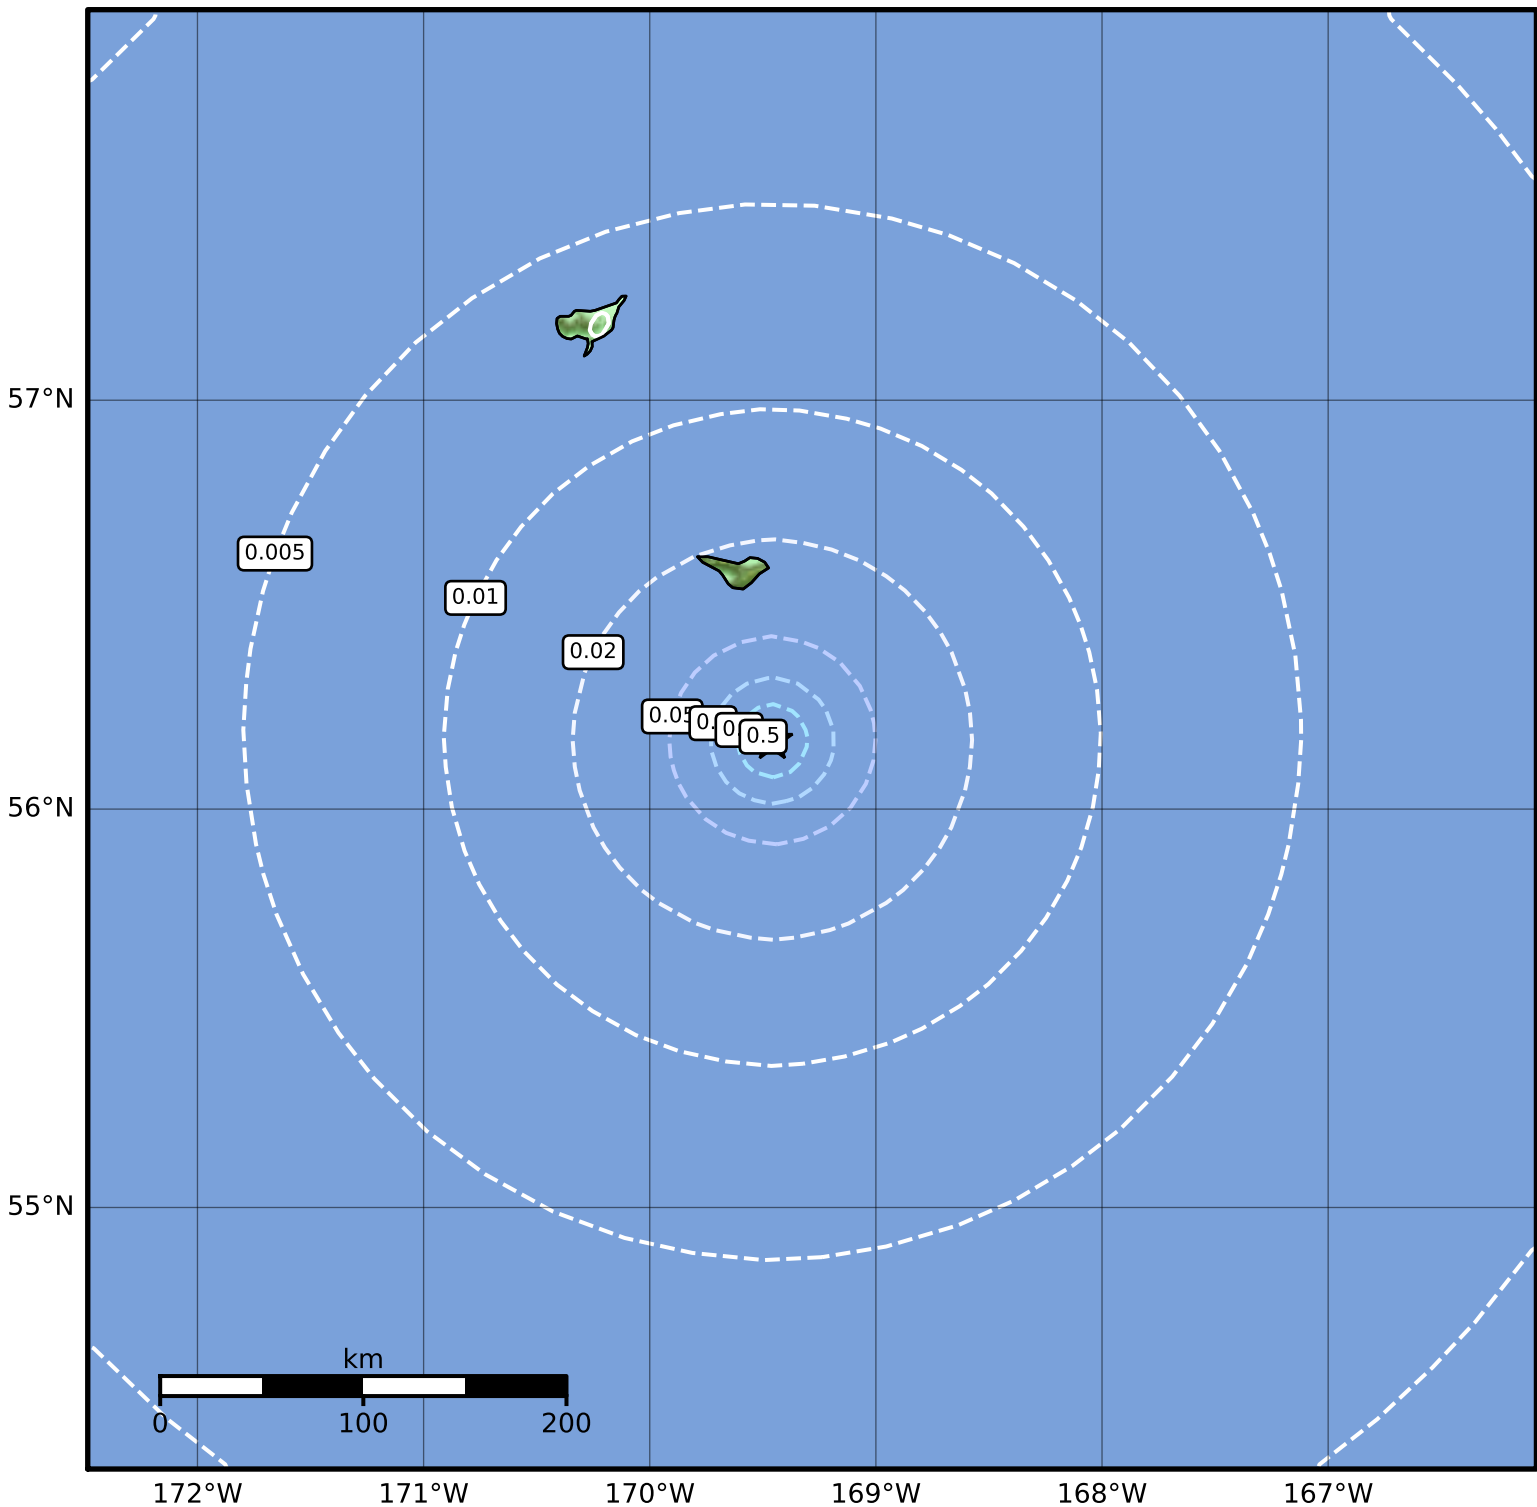

1.0 Second Peak Spectral Acceleration Map Alaska Earthquake Center
 ShakeMap: 137 km (85 miles) S of St. George
 Oct 31, 2023 00:10:09 UTC M4.0 N56.17 W169.46 Depth: 0.0km ID:ak023dyrfob4

SA(1.0) (%g)	0.1	0.2	0.5	1	2	5	10	20	50	100	200
---------------------	------------	------------	------------	----------	----------	----------	-----------	-----------	-----------	------------	------------

Scale based on Worden et al. (2012)

Version 1: Processed 2023-10-31T00:16:15Z

△ Seismic Instrument ○ Reported Intensity

★ Epicenter